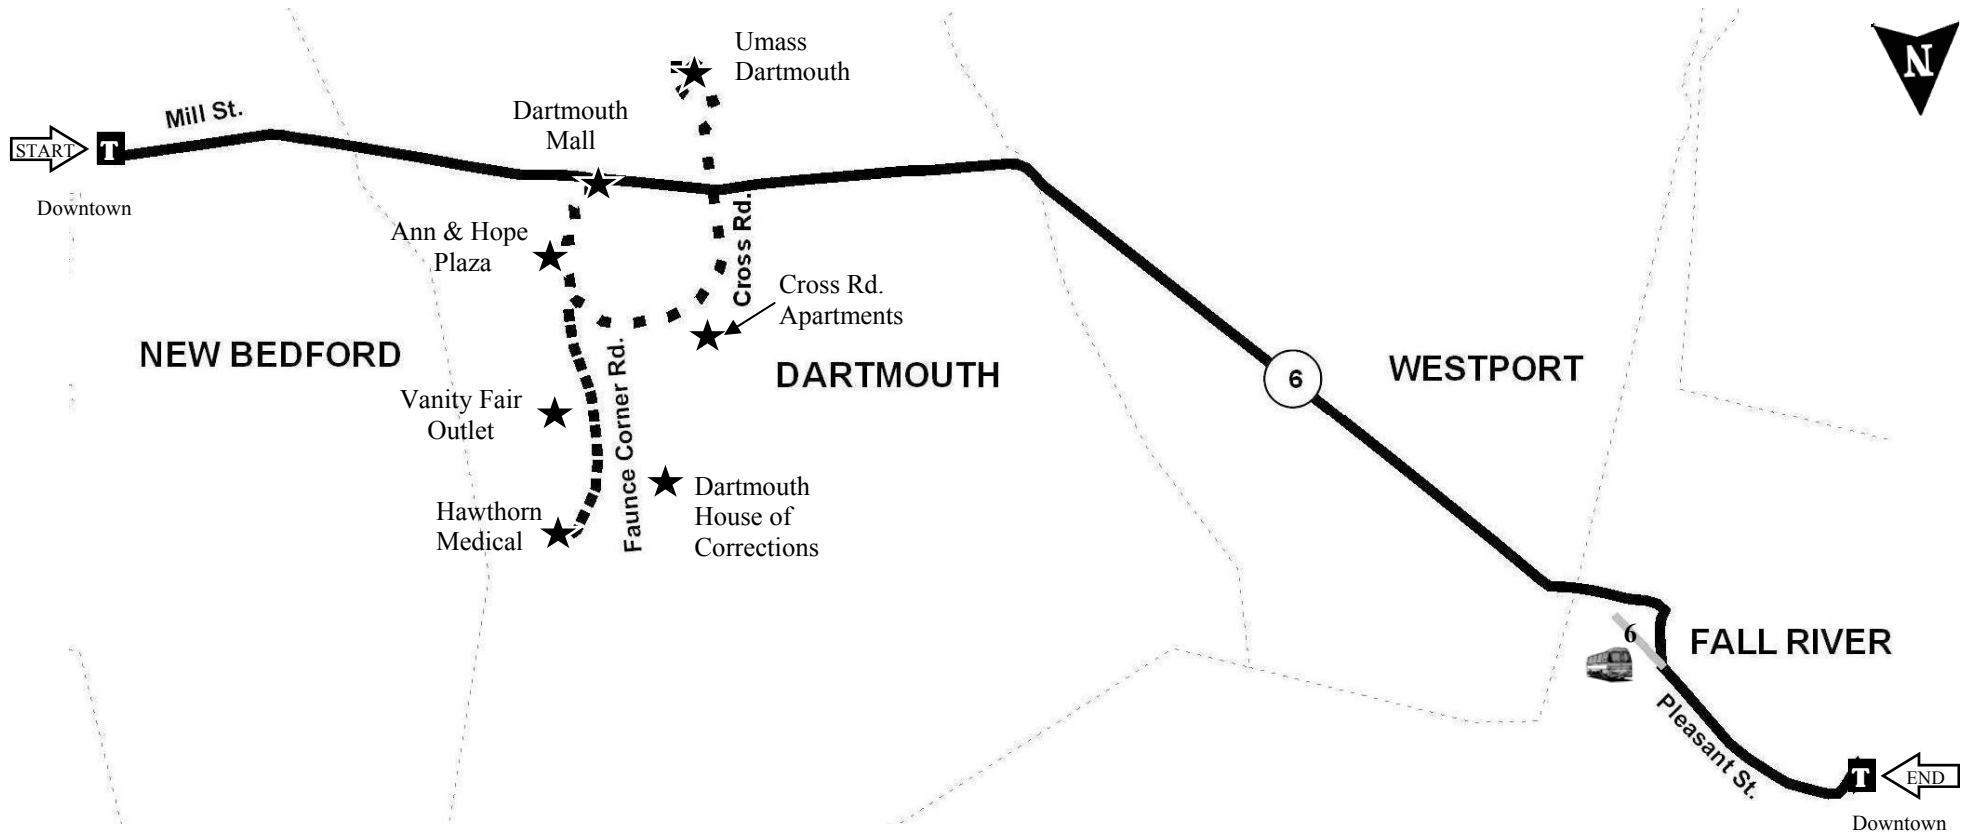

Monday—Friday

Departs from F.R. Terminal via Rte 6 No. Dartmouth Mall - Kempton - No. Sixth -to Downtown N.B. Terminal

7:00 a.m. UMD	10:00 a.m. UMD	1:00 p.m. UMD	4:00 p.m. UMD
8:00 a.m. UMD	11:00 a.m. UMD	2:00 p.m. UMD	5:00 p.m. UMD
9:00 a.m. UMD	12:00 p.m. UMD	3:00 p.m. UMD	6:00 p.m. UMD-CRA-VF-HM-AH
			7:00 p.m. UMD-CRA-VF-HM-AH

Saturday

9:00 a.m. UMD-AH	12:00 p.m. AH	3:00 p.m. AH	6:00 p.m. UMD-CRA-VF-HM-AH
10:00 a.m. AH	1:00 p.m. AH	4:00 p.m. AH	7:00 p.m. UMD-CRA-VF-HM-AH
11:00 a.m. AH	2:00 p.m. UMD	5:00 p.m. AH	

Monday—Friday

Departs from Downtown N.B. Terminal via Pleasant –Mill –No. Dartmouth Mall –Rte 6 to Fall River

6:10 a.m. VF-HM-CRA-UMD	9:00 a.m. UMD	12:00 p.m. UMD	3:00 p.m. UMD
7:00 a.m. VF-HM-CRA-UMD	10:00 a.m. UMD	1:00 p.m. UMD	4:00 p.m. UMD
8:00 a.m. UMD-VF-HM	11:00 a.m. UMD	2:00 p.m. UMD	5:00 p.m. UMD
			6:00 p.m. AH-VF-HM-CRA-UMD

Saturday

8:00 a.m.	11:00 a.m. UMD	2:00 p.m. UMD	5:00 p.m. AH
9:00 a.m. AH	12:00 p.m. AH	3:00 p.m. AH	6:00 p.m. AH-VF-HM-UMD
10:00 a.m. AH	1:00 p.m. AH	4:00 p.m. AH	