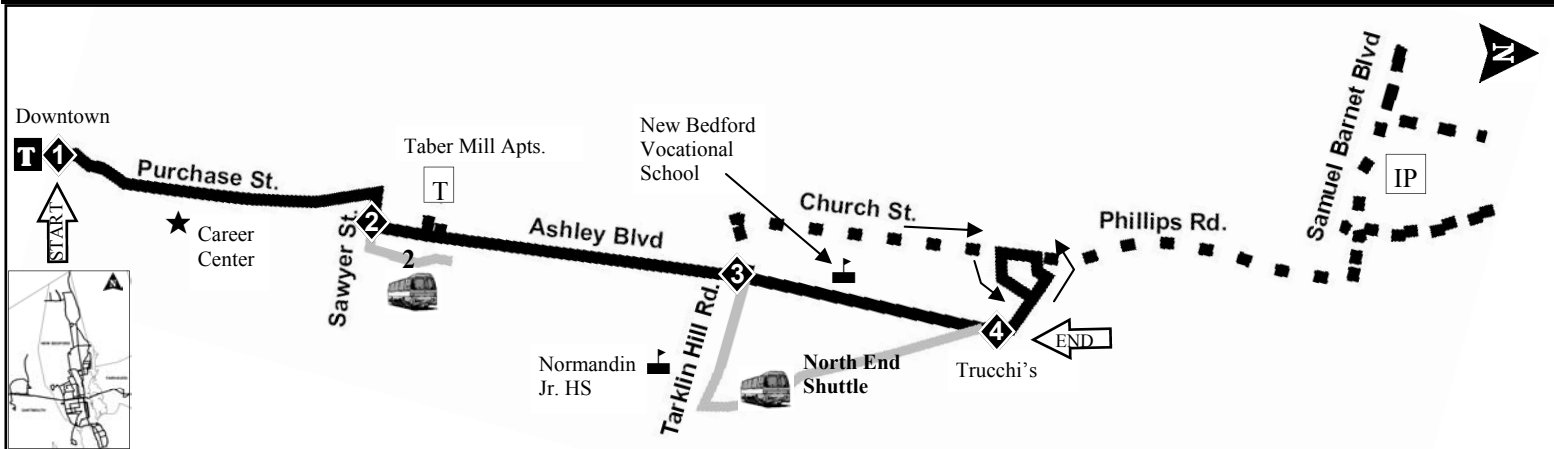

1
BUS STARTS
at
SRTA
Terminal

2
Ashley Blvd.
at
Sawyer

3
Ashley Blvd.
at
Tarklin Hill Rd.

4
BUS ENDS
at
Trucchi's

WEEKDAYS

AM	IP 5:55	6:02	6:07	.....
	IP 6:20	6:27	6:32	.....
	6:50	6:57	7:02	7:05
	7:20	7:27	7:32	7:35
	7:50	7:57	8:02	8:05
	T 8:20	8:27	8:33	8:36
	8:50	8:57	9:02	9:05
	9:20	9:27	9:32	9:35
	9:50	9:57	10:02	10:05
	T 10:20	10:27	10:33	10:36
	10:50	10:57	11:02	11:05
	11:20	11:27	11:32	11:35
	11:50	11:57	12:02	12:05
PM	T 12:20	12:27	12:33	12:36
	12:50	12:57	1:02	1:05
	1:20	1:27	1:32	1:35
	1:50	1:57	2:02	2:05
	T 2:20	2:27	2:33	2:36
	2:50	2:57	3:02	3:05
	3:20	3:27	3:32	.....
	3:50	3:57	4:02	4:05
	T 4:20	4:27	4:33	4:36
	4:50	4:57	5:02	5:05
	5:20	5:27	5:32	5:35
	5:50	5:57	6:02	6:05

SATURDAY

AM	7:35	7:42	7:47	7:50
	T 8:20	8:27	8:33	8:36
	9:05	9:12	9:17	9:20
	9:50	9:57	10:02	10:05
	10:35	10:42	10:47	10:50
	T 11:20	11:27	11:33	11:36
PM	12:05	12:12	12:17	12:20
	12:50	12:57	1:02	1:05
	1:35	1:42	1:47	1:50
	T 2:20	2:27	2:33	2:36
	3:05	3:12	3:17	3:20
	3:50	3:57	4:02	4:05
	T 5:20	5:27	5:33	5:36

T serves Taber Mill Apartments

IP arrives at the New Bedford Industrial Park at 6:20 a.m., 6:45 a.m. and 3:35 p.m.

PLEASE NOTE THAT SCHEDULE TIMES ARE APPROXIMATE!

FARES EXACT CHANGE ONLY!

- **Regular Fare**—$1.25 per zone
- **Children under 6**—Free when accompanied by adult (Limit 2 children per adult)
- **6-11 Yrs. Old**—$.60¢ per zone
- **Senior Citizens**—$.60¢ per zone
- **Registered Disabled**—$.60¢ per zone
- **Medicare Recipients**—$.60¢ per zone

Minimum Fare .60¢ per zone

All fixed Routes are wheelchair accessible.

NO SUNDAY OR HOLIDAY SERVICE

SMOKING: Smoking is prohibited on all buses.

FOOD AND BEVERAGES:

The consuming of food or beverage of any kind on the bus is prohibited. Serious injury may occur when trash is left aboard the vehicle.

OBJECTIONABLE PERSONS:

This Authority and its Operator reserve the right to refuse to transport a person under the influence of alcohol or drugs, or who is incapable of taking care of him or herself, or whose conduct is such or likely to be such as to make him or her objectionable to other passengers or prospective passengers.