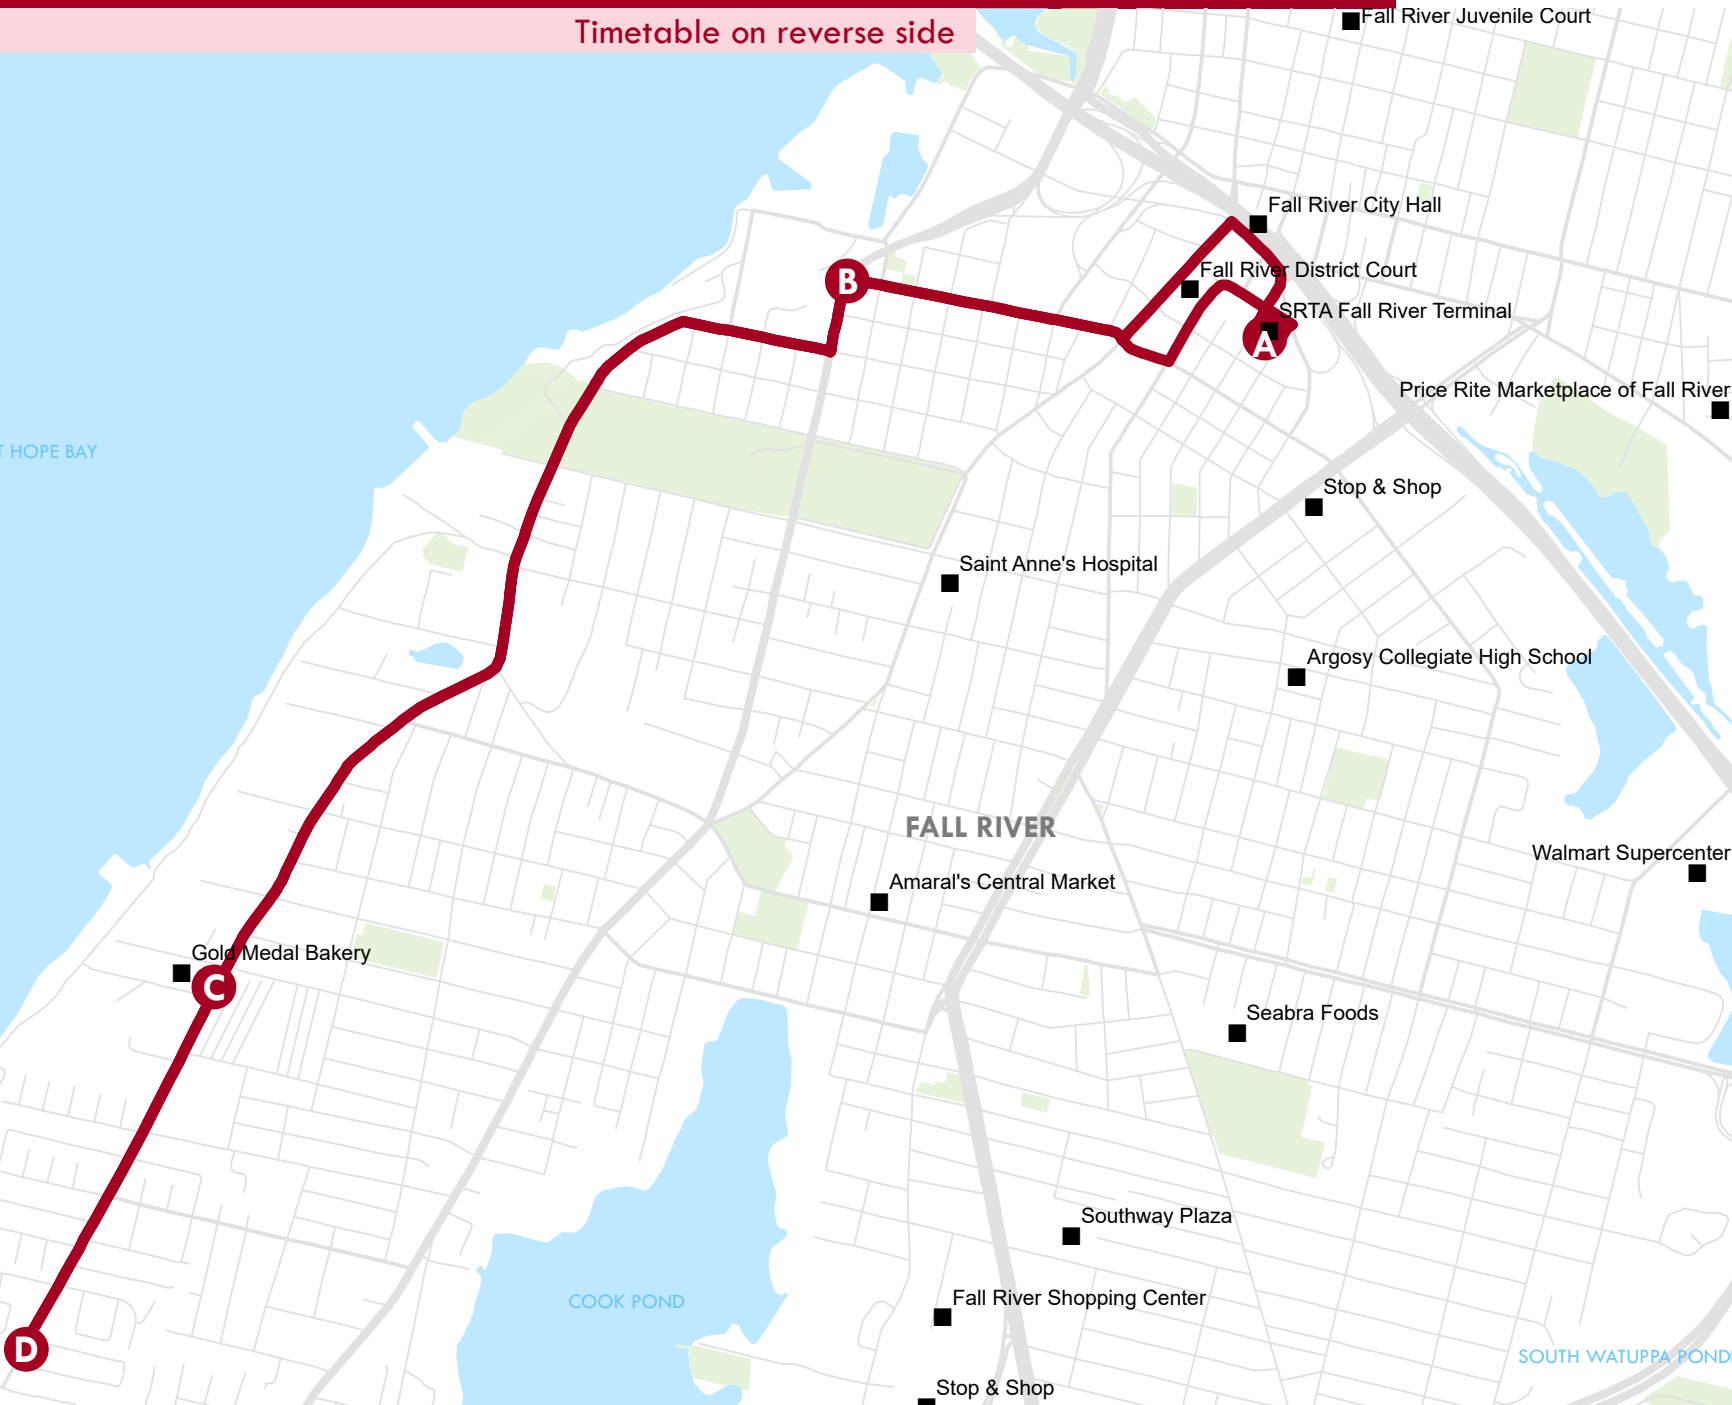

Route 107 Bay St

Fall River Route

Map on reverse side

Fares

	Cash	CharlieCard**
Regular	\$1.50	\$1.25
Reduced*	\$0.75	\$0.60

- Children age five and younger ride for free. Up to two free children are allowed with each adult.
- Free transfers are valid for 90 minutes from time of boarding first bus to time of boarding second bus.
- * To find out if you qualify for a reduced fare, and for more information on fares, go to www.srtabus.com.
- ** One two-hour transfer from any bus to any bus, in any direction.

Saturday Inbound

E	C	B	A
Bay St Turnaround	Gold Medal Bakery	Bay St & Bradford St	SRTA Terminal
7:00 AM	7:03 AM	7:06 AM	7:16 AM
8:00 AM	8:03 AM	8:06 AM	8:16 AM
9:00 AM	9:03 AM	9:06 AM	9:16 AM
10:00 AM	10:03 AM	10:06 AM	10:16 AM
11:00 AM	11:03 AM	11:06 AM	11:16 AM
12:00 PM	12:03 PM	12:06 PM	12:16 PM
1:00 PM	1:03 PM	1:06 PM	1:16 PM
2:00 PM	2:03 PM	2:06 PM	2:16 PM
3:00 PM	3:03 PM	3:06 PM	3:16 PM
4:00 PM	4:03 PM	4:06 PM	4:16 PM
5:00 PM	5:03 PM	5:06 PM	5:16 PM

⁵ School days only
 Holiday service operates on a Saturday schedule

Visit our website!

Scan this QR code with your mobile device's camera

Route 107 Bay St

Fall River Route

Timetable on reverse side

Legend

— Route

MOUNT HOPE BAY

0 0.25 Miles