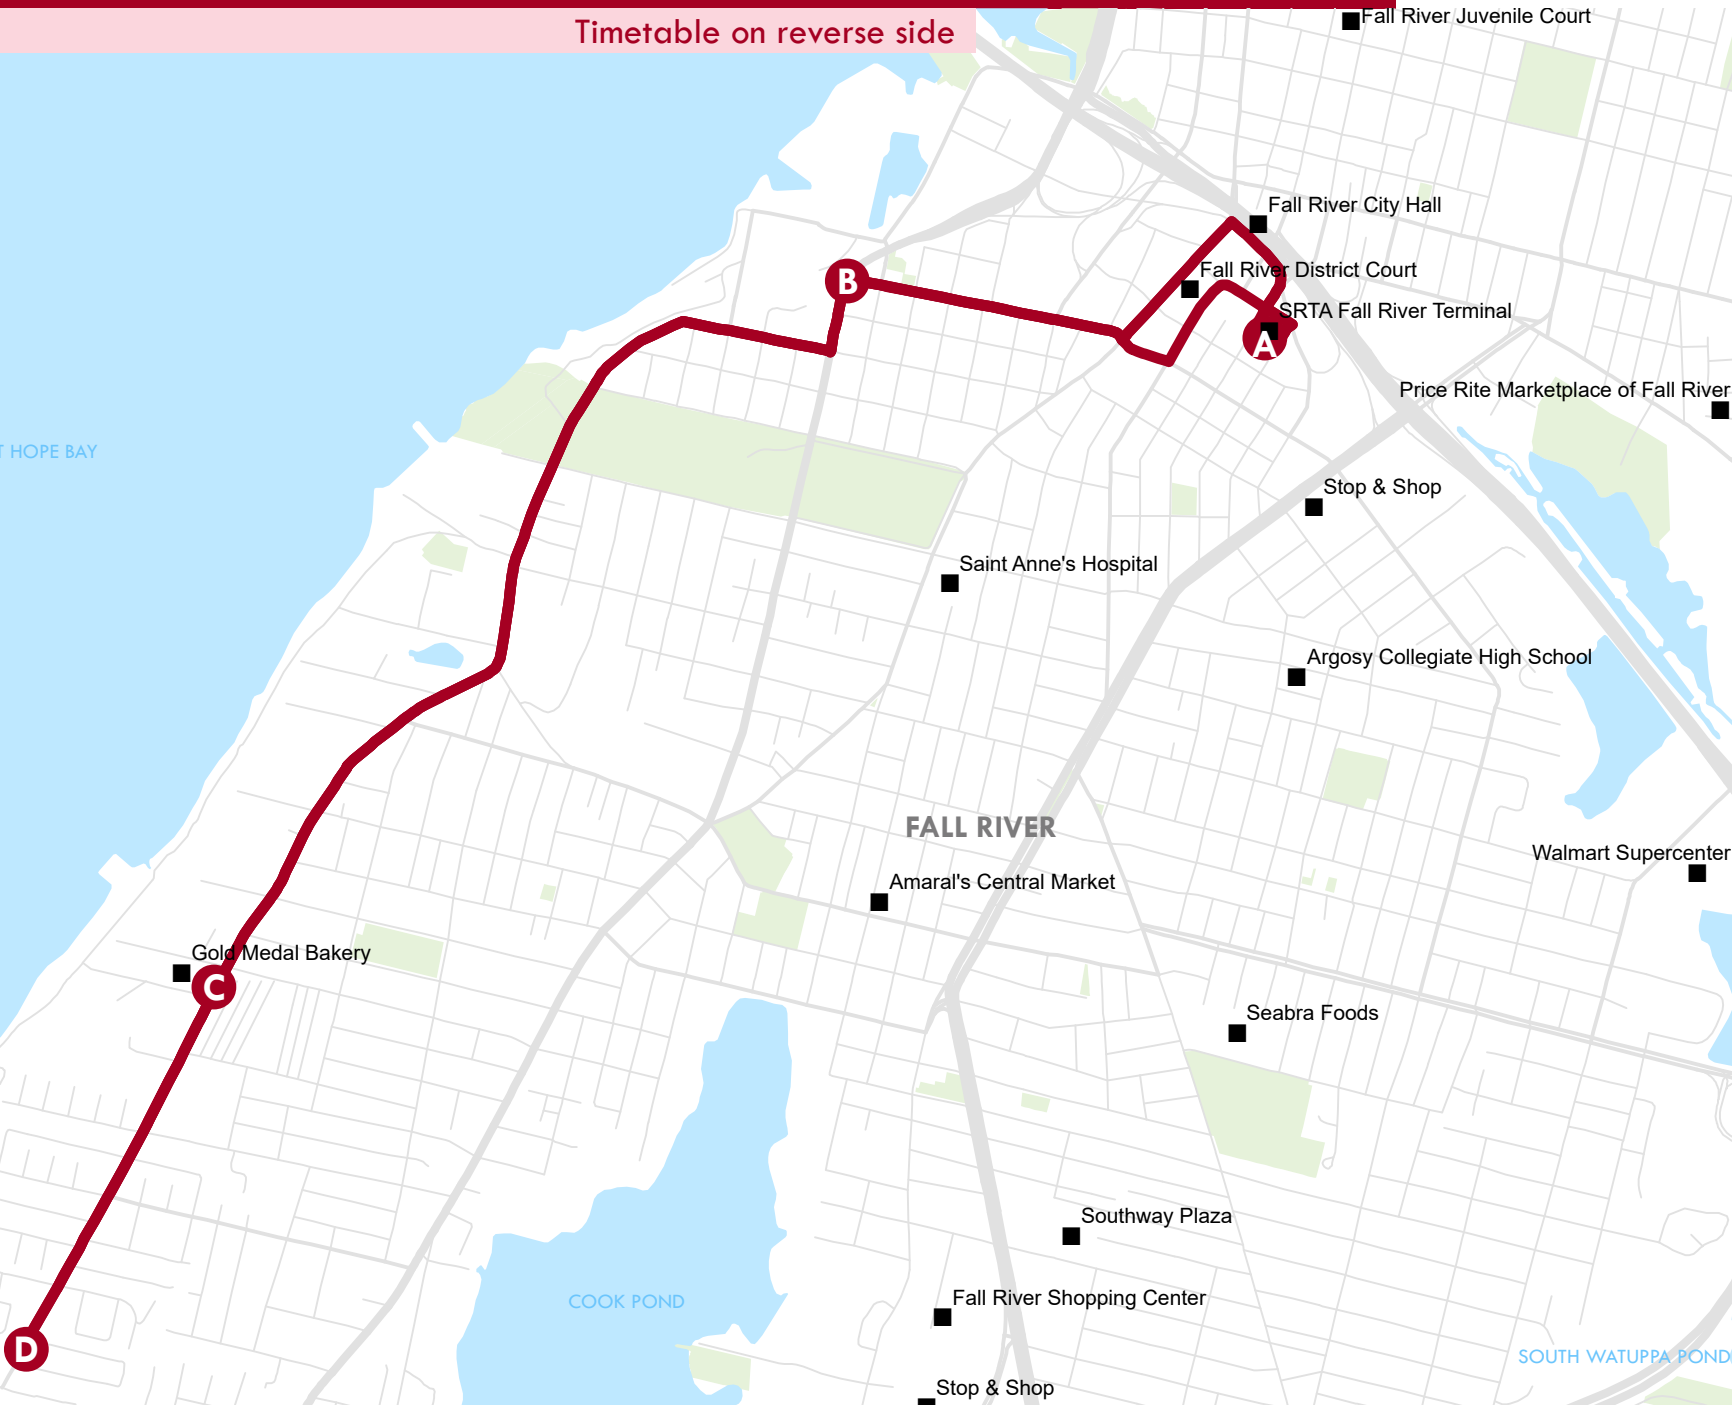

Route 107 Bay St

Fall River Route

Map on reverse side

Fares

	Cash	CharlieCard**
Regular	\$1.50	\$1.25
Reduced*	\$0.75	\$0.60

- Children age five and younger ride for free. Up to two free children are allowed with each adult.
- Free transfers are valid for 90 minutes from time of boarding first bus to time of boarding second bus.
- * To find out if you qualify for a reduced fare, and for more information on fares, go to www.srtabus.com.
- ** One two-hour transfer from any bus to any bus, in any direction.

Weekend Inbound

E	C	B	A
Bay St Turnaround	Gold Medal Bakery	Bay St & Bradford St	SRTA Terminal
7:00 AM	7:03 AM	7:06 AM	7:16 AM
8:00 AM	8:03 AM	8:06 AM	8:16 AM
9:00 AM	9:03 AM	9:06 AM	9:16 AM
10:00 AM	10:03 AM	10:06 AM	10:16 AM
11:00 AM	11:03 AM	11:06 AM	11:16 AM
12:00 PM	12:03 PM	12:06 PM	12:16 PM
1:00 PM	1:03 PM	1:06 PM	1:16 PM
2:00 PM	2:03 PM	2:06 PM	2:16 PM
3:00 PM	3:03 PM	3:06 PM	3:16 PM
4:00 PM	4:03 PM	4:06 PM	4:16 PM
5:00 PM	5:03 PM	5:06 PM	5:16 PM

⁵ School days only

Visit our website!

Scan this QR code with your mobile device's camera

Route 107 Bay St

Fall River Route

Timetable on reverse side

Legend

— Route

MOUNT HOPE BAY

0 0.25 Miles