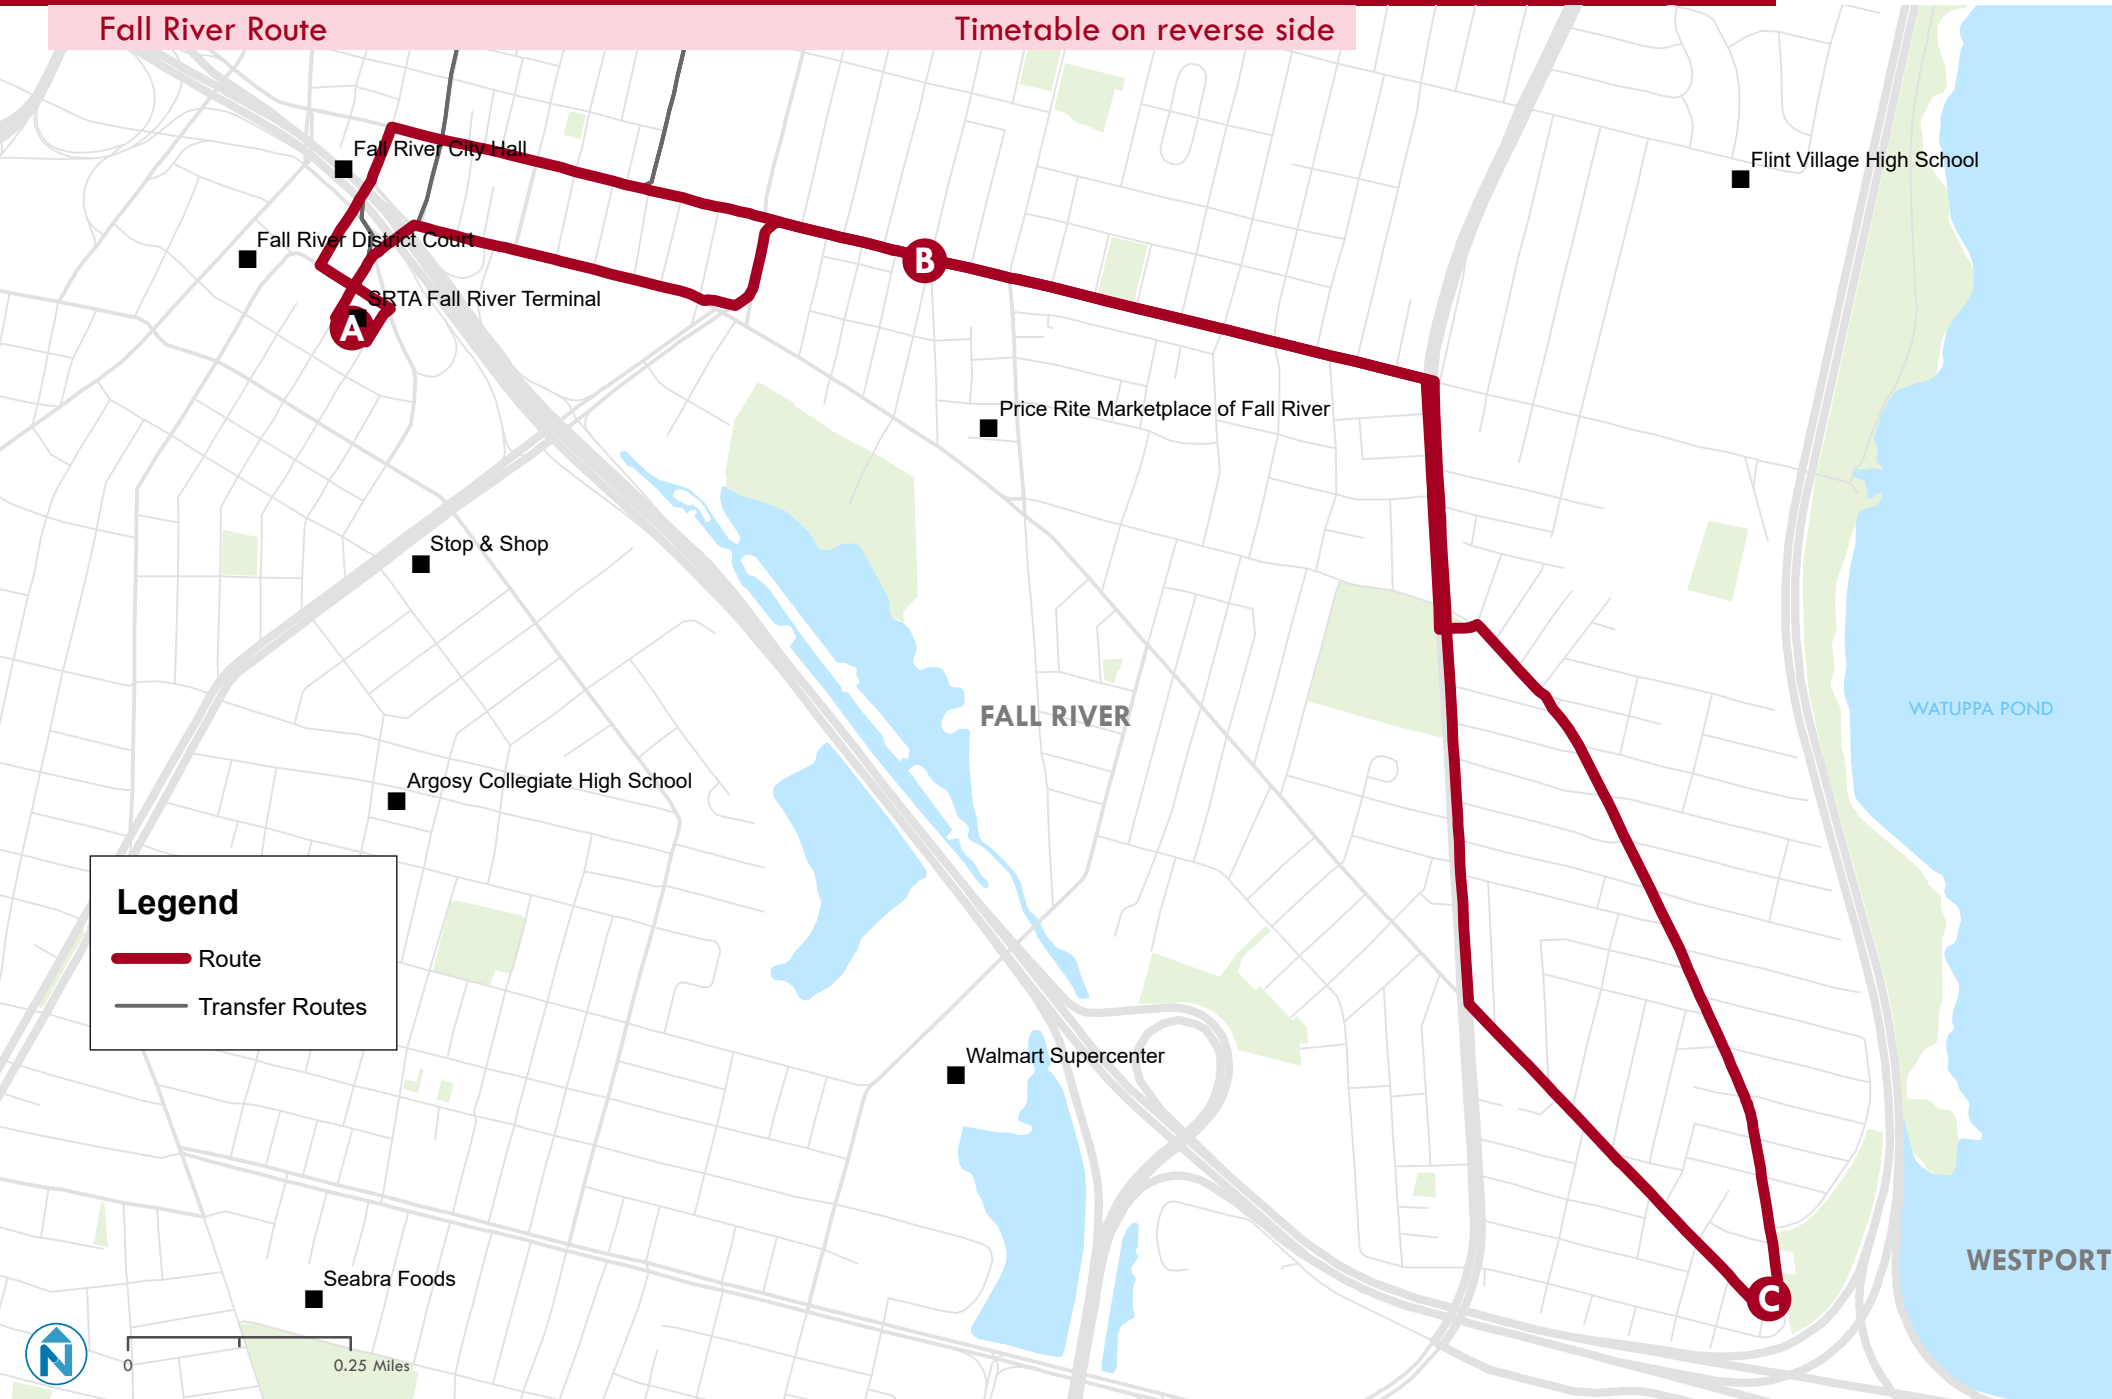

Route 109 Bedford St

Fall River Route

Map on reverse side

Fares

| | Cash | CharlieCard** |
|----------|--------|---------------|
| Regular | \$1.50 | \$1.25 |
| Reduced* | \$0.75 | \$0.60 |

- Children age five and younger ride for free. Up to two free children are allowed with each adult.
- Free transfers are valid for 90 minutes from time of boarding first bus to time of boarding second bus.
- * To find out if you qualify for a reduced fare, and for more information on fares, go to www.srtabus.com.
- ** One two-hour transfer from any bus to any bus, in any direction.

Saturday Inbound

| C | B | A |
|-------------------------|----------------------|---------------|
| County St & Pleasant St | Bedford St & 17th St | SRTA Terminal |
| 7:05 AM | 7:16 AM | 7:21 AM |
| 8:05 AM | 8:16 AM | 8:21 AM |
| 9:05 AM | 9:16 AM | 9:21 AM |
| 10:05 AM | 10:16 AM | 10:21 AM |
| 11:05 AM | 11:16 AM | 11:21 AM |
| 12:05 PM | 12:16 PM | 12:21 PM |
| 1:05 PM | 1:16 PM | 1:21 PM |
| 2:05 PM | 2:16 PM | 2:21 PM |
| 3:05 PM | 3:16 PM | 3:21 PM |
| 4:05 PM | 4:16 PM | 4:21 PM |

Visit our website!

Scan this QR code with your mobile device's camera

⁵ School days only
Holiday service operates on a Saturday schedule

Route 109 Bedford St

Fall River Route

Timetable on reverse side

Legend

- Route
- Transfer Routes