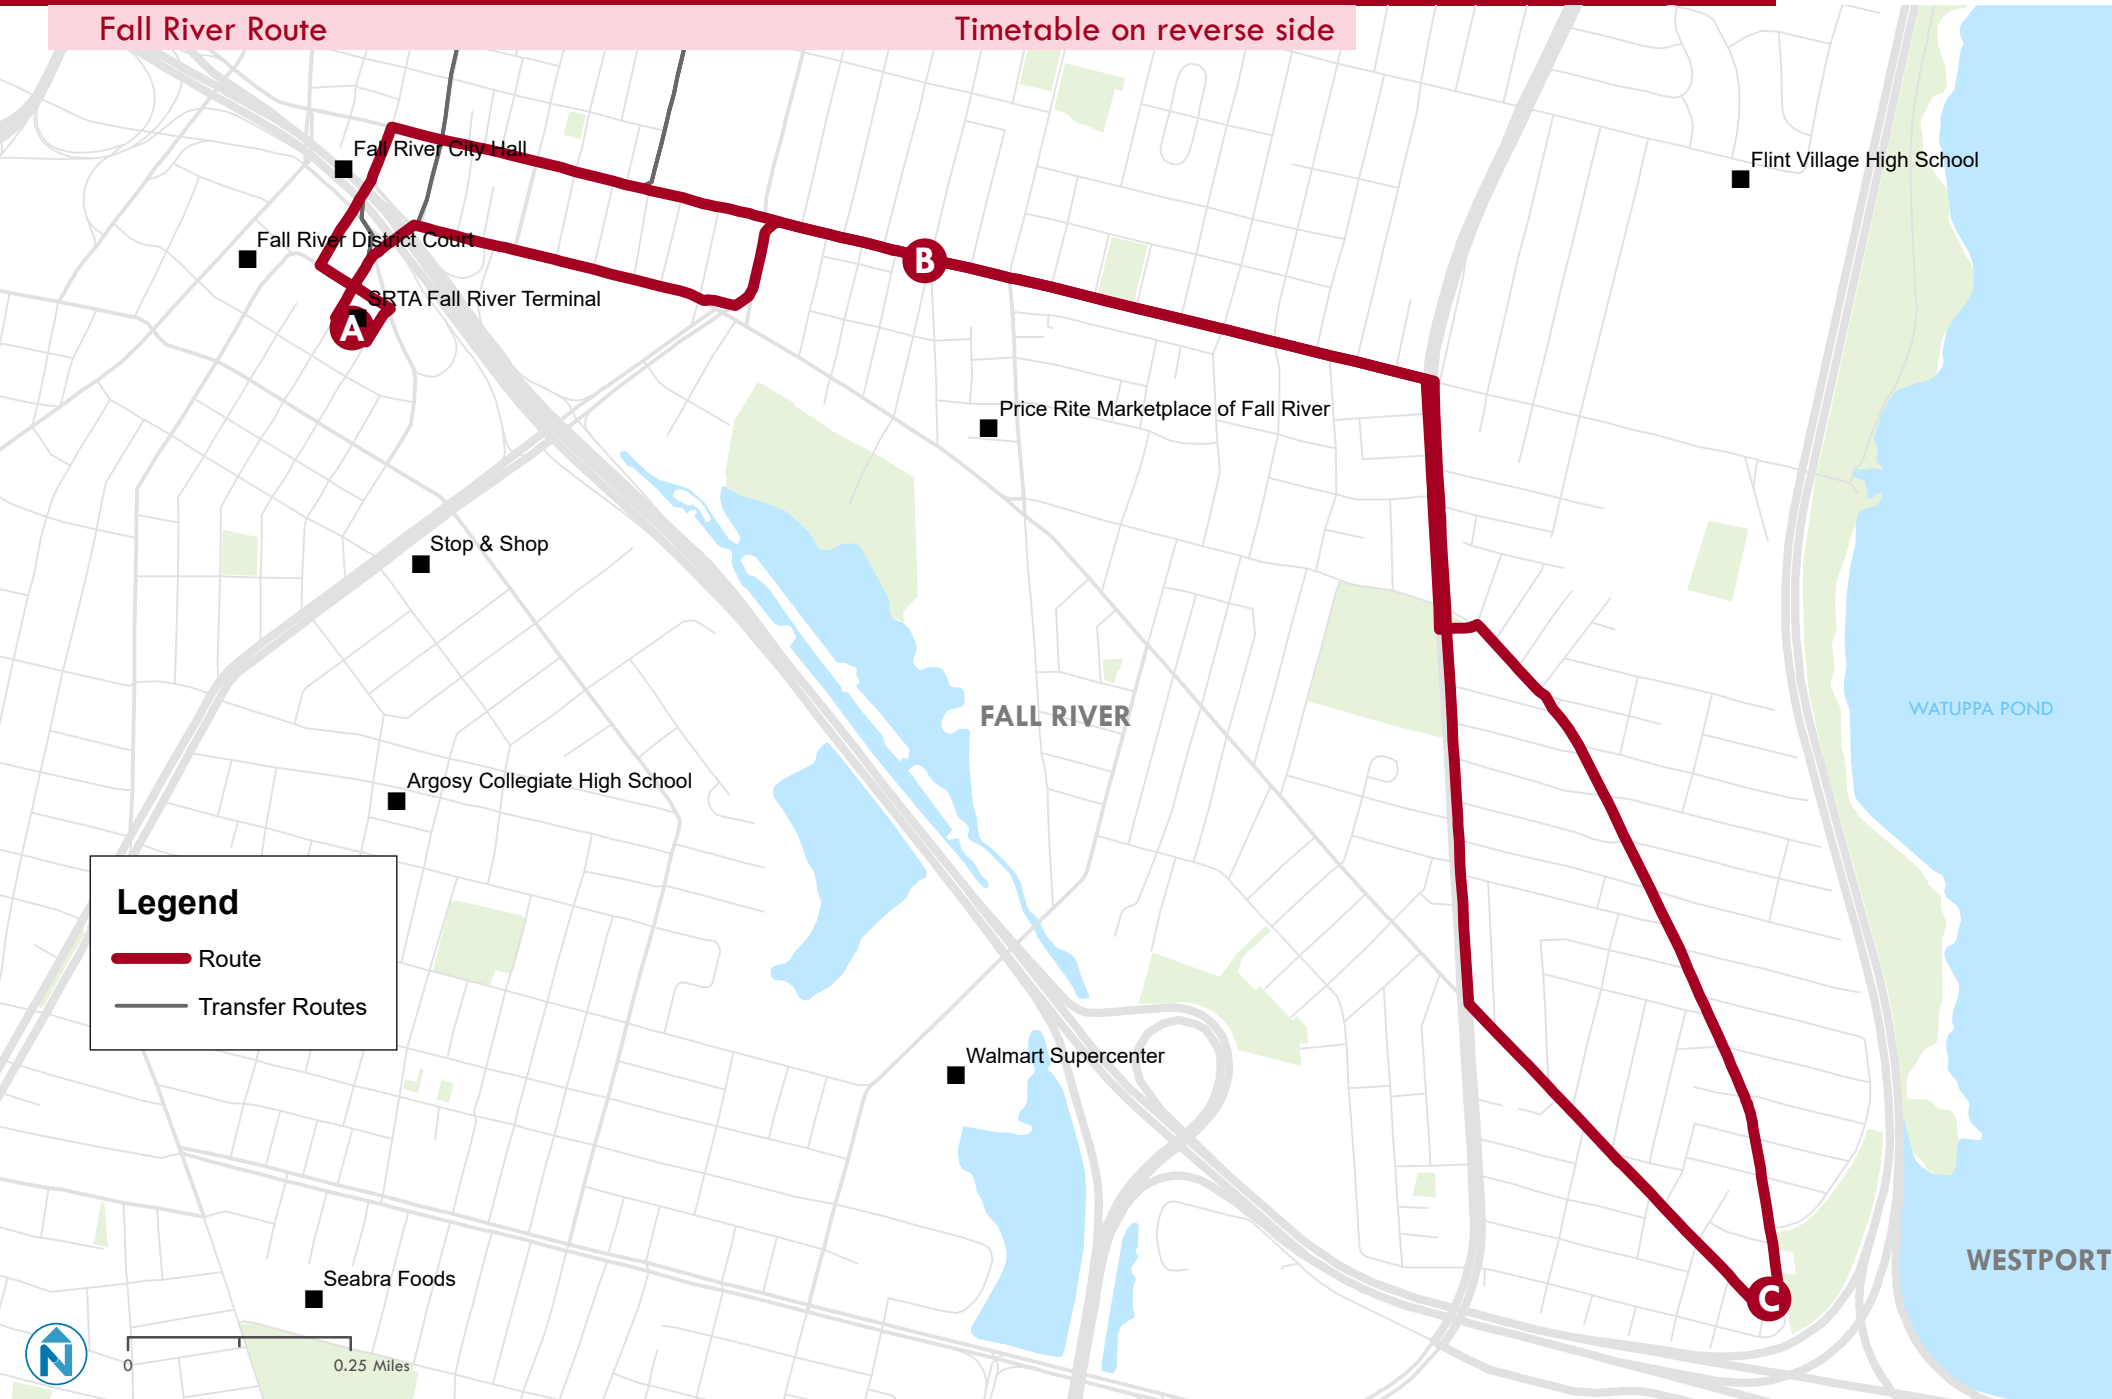

Route 109 Bedford St

Fall River Route

Map on reverse side

Fares

	Cash	CharlieCard**
Regular	\$1.50	\$1.25
Reduced*	\$0.75	\$0.60

- Children age five and younger ride for free. Up to two free children are allowed with each adult.
- Free transfers are valid for 90 minutes from time of boarding first bus to time of boarding second bus.
- * To find out if you qualify for a reduced fare, and for more information on fares, go to www.srtabus.com.
- ** One two-hour transfer from any bus to any bus, in any direction.

Saturday Inbound

C	B	A
County St & Pleasant St	Bedford St & 17th St	SRTA Terminal
7:05 AM	7:16 AM	7:21 AM
8:05 AM	8:16 AM	8:21 AM
9:05 AM	9:16 AM	9:21 AM
10:05 AM	10:16 AM	10:21 AM
11:05 AM	11:16 AM	11:21 AM
12:05 PM	12:16 PM	12:21 PM
1:05 PM	1:16 PM	1:21 PM
2:05 PM	2:16 PM	2:21 PM
3:05 PM	3:16 PM	3:21 PM
4:05 PM	4:16 PM	4:21 PM
5:05 PM	5:16 PM	5:21 PM

Visit our website!

Scan this QR code with your mobile device's camera

⁵ School days only
Holiday service operates on a Saturday schedule

Route 109 Bedford St

Fall River Route

Timetable on reverse side

Legend

- Route
- Transfer Routes