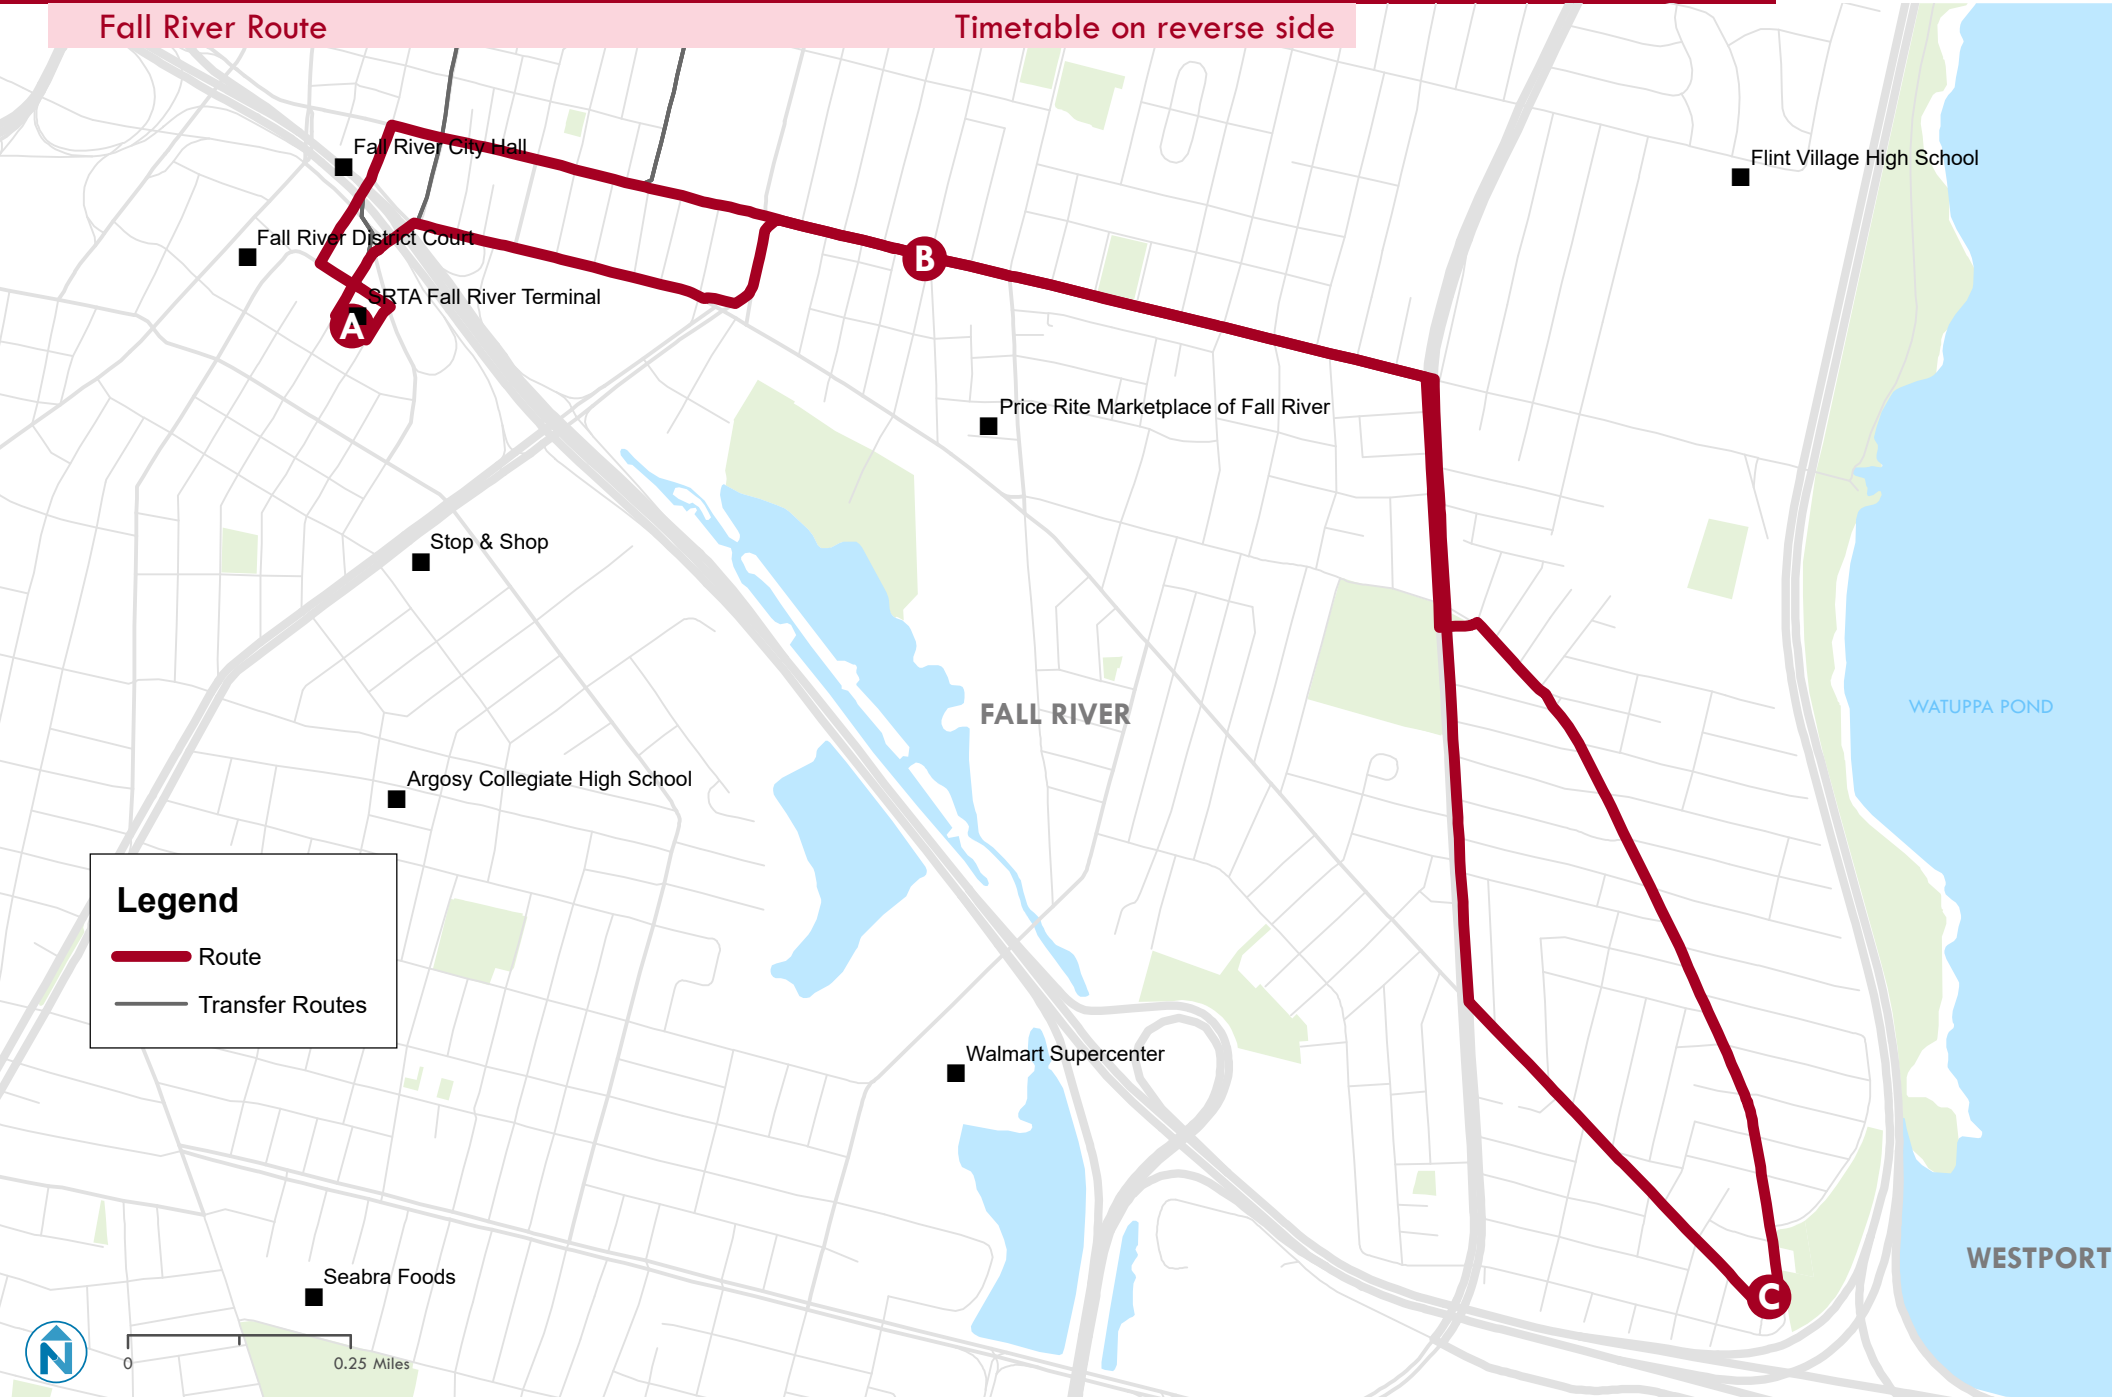

Route 109 Bedford St

Fall River Route

Map on reverse side

Fares

| | Cash | CharlieCard** |
|----------|--------|---------------|
| Regular | \$1.50 | \$1.25 |
| Reduced* | \$0.75 | \$0.60 |

- Children age five and younger ride for free. Up to two free children are allowed with each adult.
- Free transfers are valid for 90 minutes from time of boarding first bus to time of boarding second bus.
- * To find out if you qualify for a reduced fare, and for more information on fares, go to www.srtabus.com.
- ** One two-hour transfer from any bus to any bus, in any direction.

Weekend Outbound

| A | B | C |
|---------------|----------------------|-------------------------|
| SRTA Terminal | Bedford St & 17th St | County St & Pleasant St |
| 6:50 AM | 6:54 AM | 7:02 AM |
| 7:50 AM | 7:54 AM | 8:02 AM |
| 8:50 AM | 8:54 AM | 9:02 AM |
| 9:50 AM | 9:54 AM | 10:01 AM |
| 10:50 AM | 10:54 AM | 11:01 AM |
| 11:50 AM | 11:54 AM | 12:01 PM |
| 12:50 PM | 12:54 PM | 1:01 PM |
| 1:50 PM | 1:54 PM | 2:01 PM |
| 2:50 PM | 2:54 PM | 3:01 PM |
| 3:50 PM | 3:54 PM | 4:02 PM |
| 4:50 PM | 4:54 PM | 5:02 PM |
| 5:50 PM | 5:54 PM | 6:02 PM |

Weekend Inbound

| C | B | A |
|-------------------------|----------------------|---------------|
| County St & Pleasant St | Bedford St & 17th St | SRTA Terminal |
| 7:05 AM | 7:14 AM | 7:19 AM |
| 8:05 AM | 8:14 AM | 8:19 AM |
| 9:05 AM | 9:14 AM | 9:19 AM |
| 10:05 AM | 10:14 AM | 10:19 AM |
| 11:05 AM | 11:14 AM | 11:19 AM |
| 12:05 PM | 12:14 PM | 12:19 PM |
| 1:05 PM | 1:14 PM | 1:19 PM |
| 2:05 PM | 2:14 PM | 2:19 PM |
| 3:05 PM | 3:14 PM | 3:19 PM |
| 4:05 PM | 4:14 PM | 4:19 PM |
| 5:05 PM | 5:14 PM | 5:19 PM |

Visit our website!

Scan this QR code with your mobile device's camera

[§] School days only

Route 109 Bedford St

Fall River Route

Timetable on reverse side

Legend

- Route
- Transfer Routes