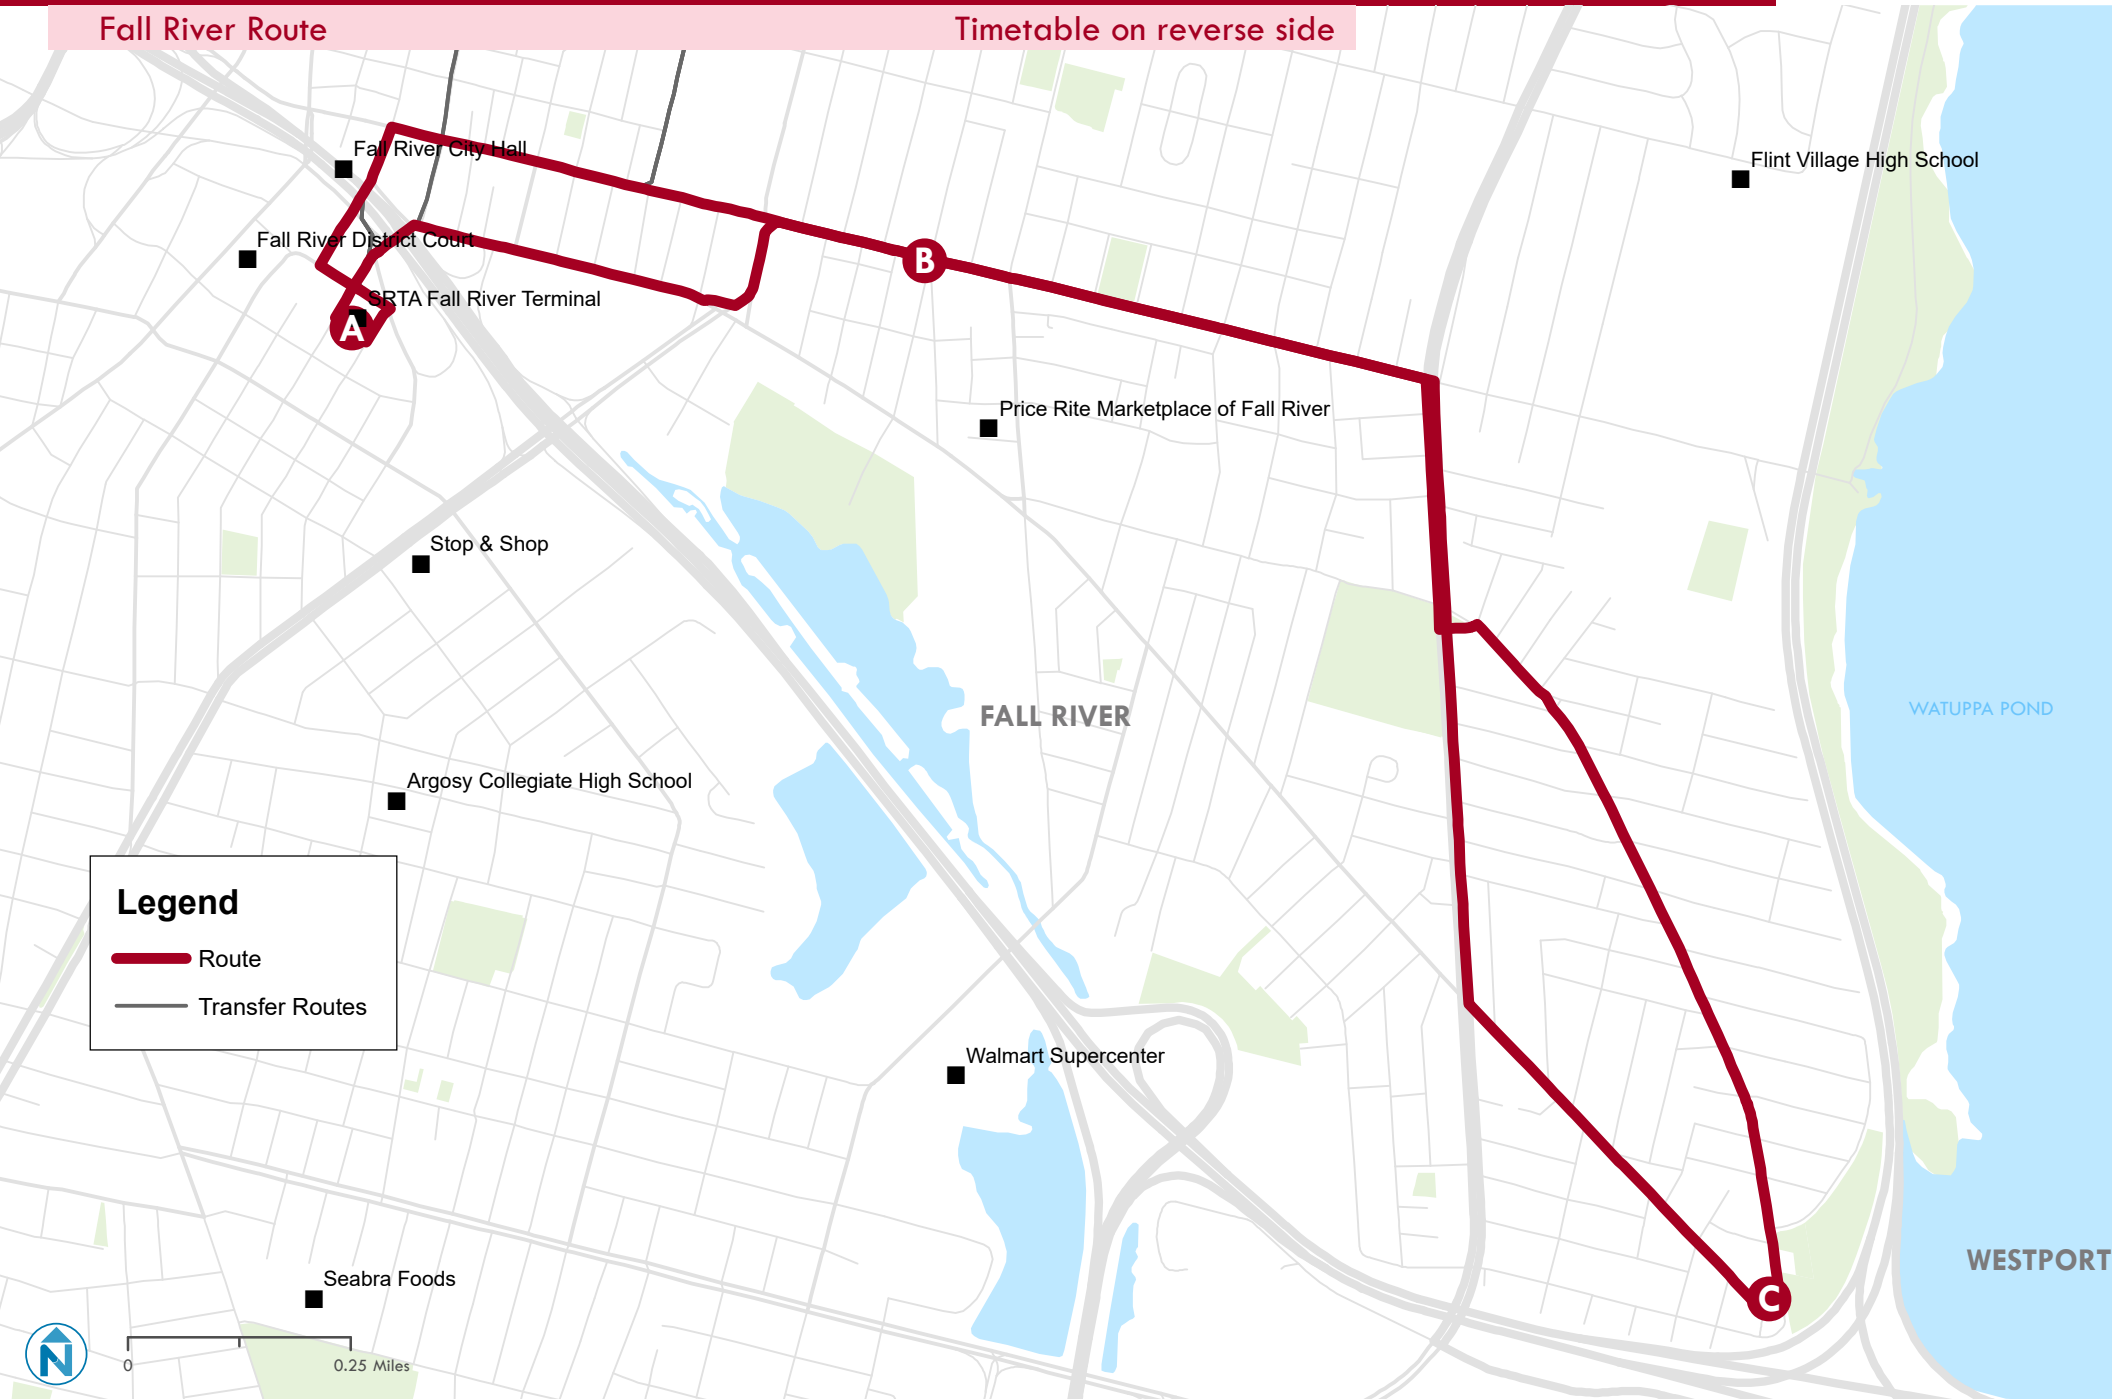

Route 109 Bedford St

Fall River Route

Map on reverse side

Weekday Outbound

A	B	C
SRTA Terminal	Bedford St & 17th St	County St & Pleasant St
6:20 AM	6:24 AM	6:32 AM
6:50 AM	6:54 AM	7:02 AM
7:20 AM	7:24 AM	7:32 AM
7:50 AM	7:54 AM	8:02 AM
8:20 AM	8:24 AM	8:32 AM
8:50 AM	8:54 AM	9:02 AM
9:20 AM	9:24 AM	9:31 AM
9:50 AM	9:54 AM	10:01 AM
10:20 AM	10:24 AM	10:31 AM
10:50 AM	10:54 AM	11:01 AM
11:20 AM	11:24 AM	11:31 AM
11:50 AM	11:54 AM	12:01 PM
12:20 PM	12:24 PM	12:31 PM
12:50 PM	12:54 PM	1:01 PM
1:20 PM	1:24 PM	1:31 PM
1:50 PM	1:54 PM	2:01 PM
2:20 PM	2:24 PM	2:31 PM
2:50 PM	2:54 PM	3:01 PM
3:20 PM	3:24 PM	3:32 PM
3:25 PM [§]	3:29 PM [§]	3:37 PM [§]
3:50 PM	3:54 PM	4:02 PM
4:20 PM	4:24 PM	4:32 PM
4:50 PM	4:54 PM	5:02 PM

Fall River Route

Timetable on reverse side

Legend

- Route
- Transfer Routes