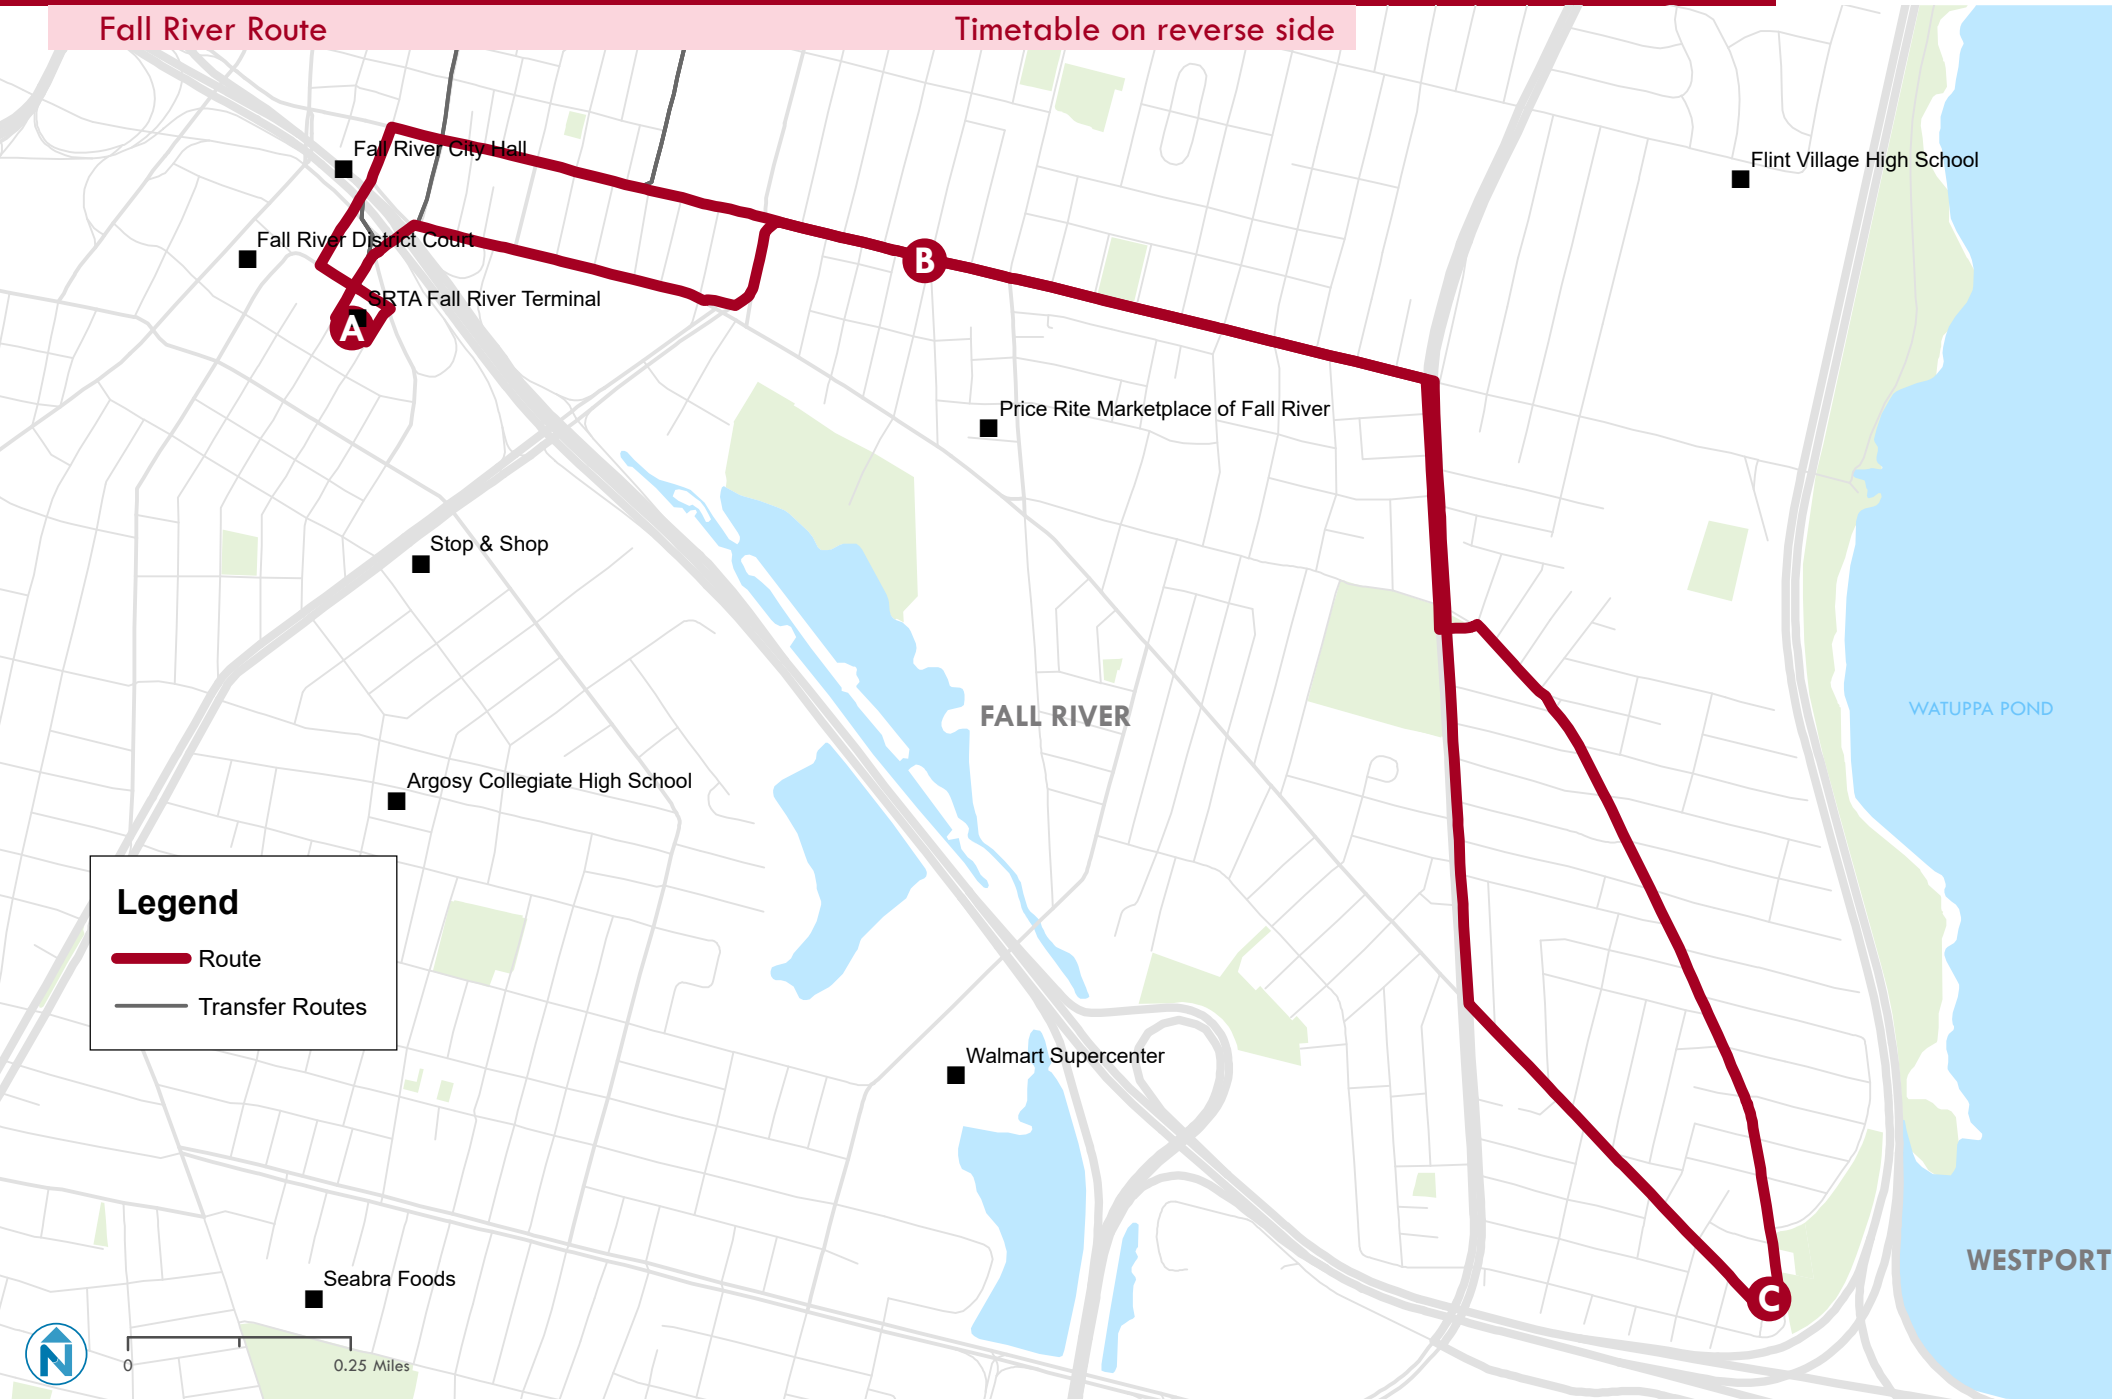

Route 109 Bedford St

Fall River Route

Map on reverse side

Weekday Outbound

A	B	C
SRTA Terminal	Bedford St & 17th St	County St & Pleasant St
6:20 AM	6:24 AM	6:32 AM
6:50 AM	6:54 AM	7:02 AM
7:20 AM	7:24 AM	7:32 AM
7:50 AM	7:54 AM	8:02 AM
8:20 AM	8:24 AM	8:32 AM
8:50 AM	8:54 AM	9:02 AM
9:20 AM	9:24 AM	9:32 AM
9:50 AM	9:54 AM	10:02 AM
10:20 AM	10:24 AM	10:32 AM
10:50 AM	10:54 AM	11:02 AM
11:20 AM	11:24 AM	11:32 AM
11:50 AM	11:54 AM	12:02 PM
12:20 PM	12:24 PM	12:32 PM
12:50 PM	12:54 PM	1:02 PM
1:20 PM	1:24 PM	1:32 PM
1:50 PM	1:54 PM	2:02 PM
2:20 PM	2:24 PM	2:32 PM
2:50 PM	2:54 PM	3:02 PM
3:20 PM	3:24 PM	3:32 PM
3:26 PM [§]	3:30 PM [§]	3:38 PM [§]
3:50 PM	3:54 PM	4:02 PM
4:20 PM	4:24 PM	4:32 PM
4:50 PM	4:54 PM	5:02 PM

Fall River Route

Timetable on reverse side

Legend

- Route
- Transfer Routes