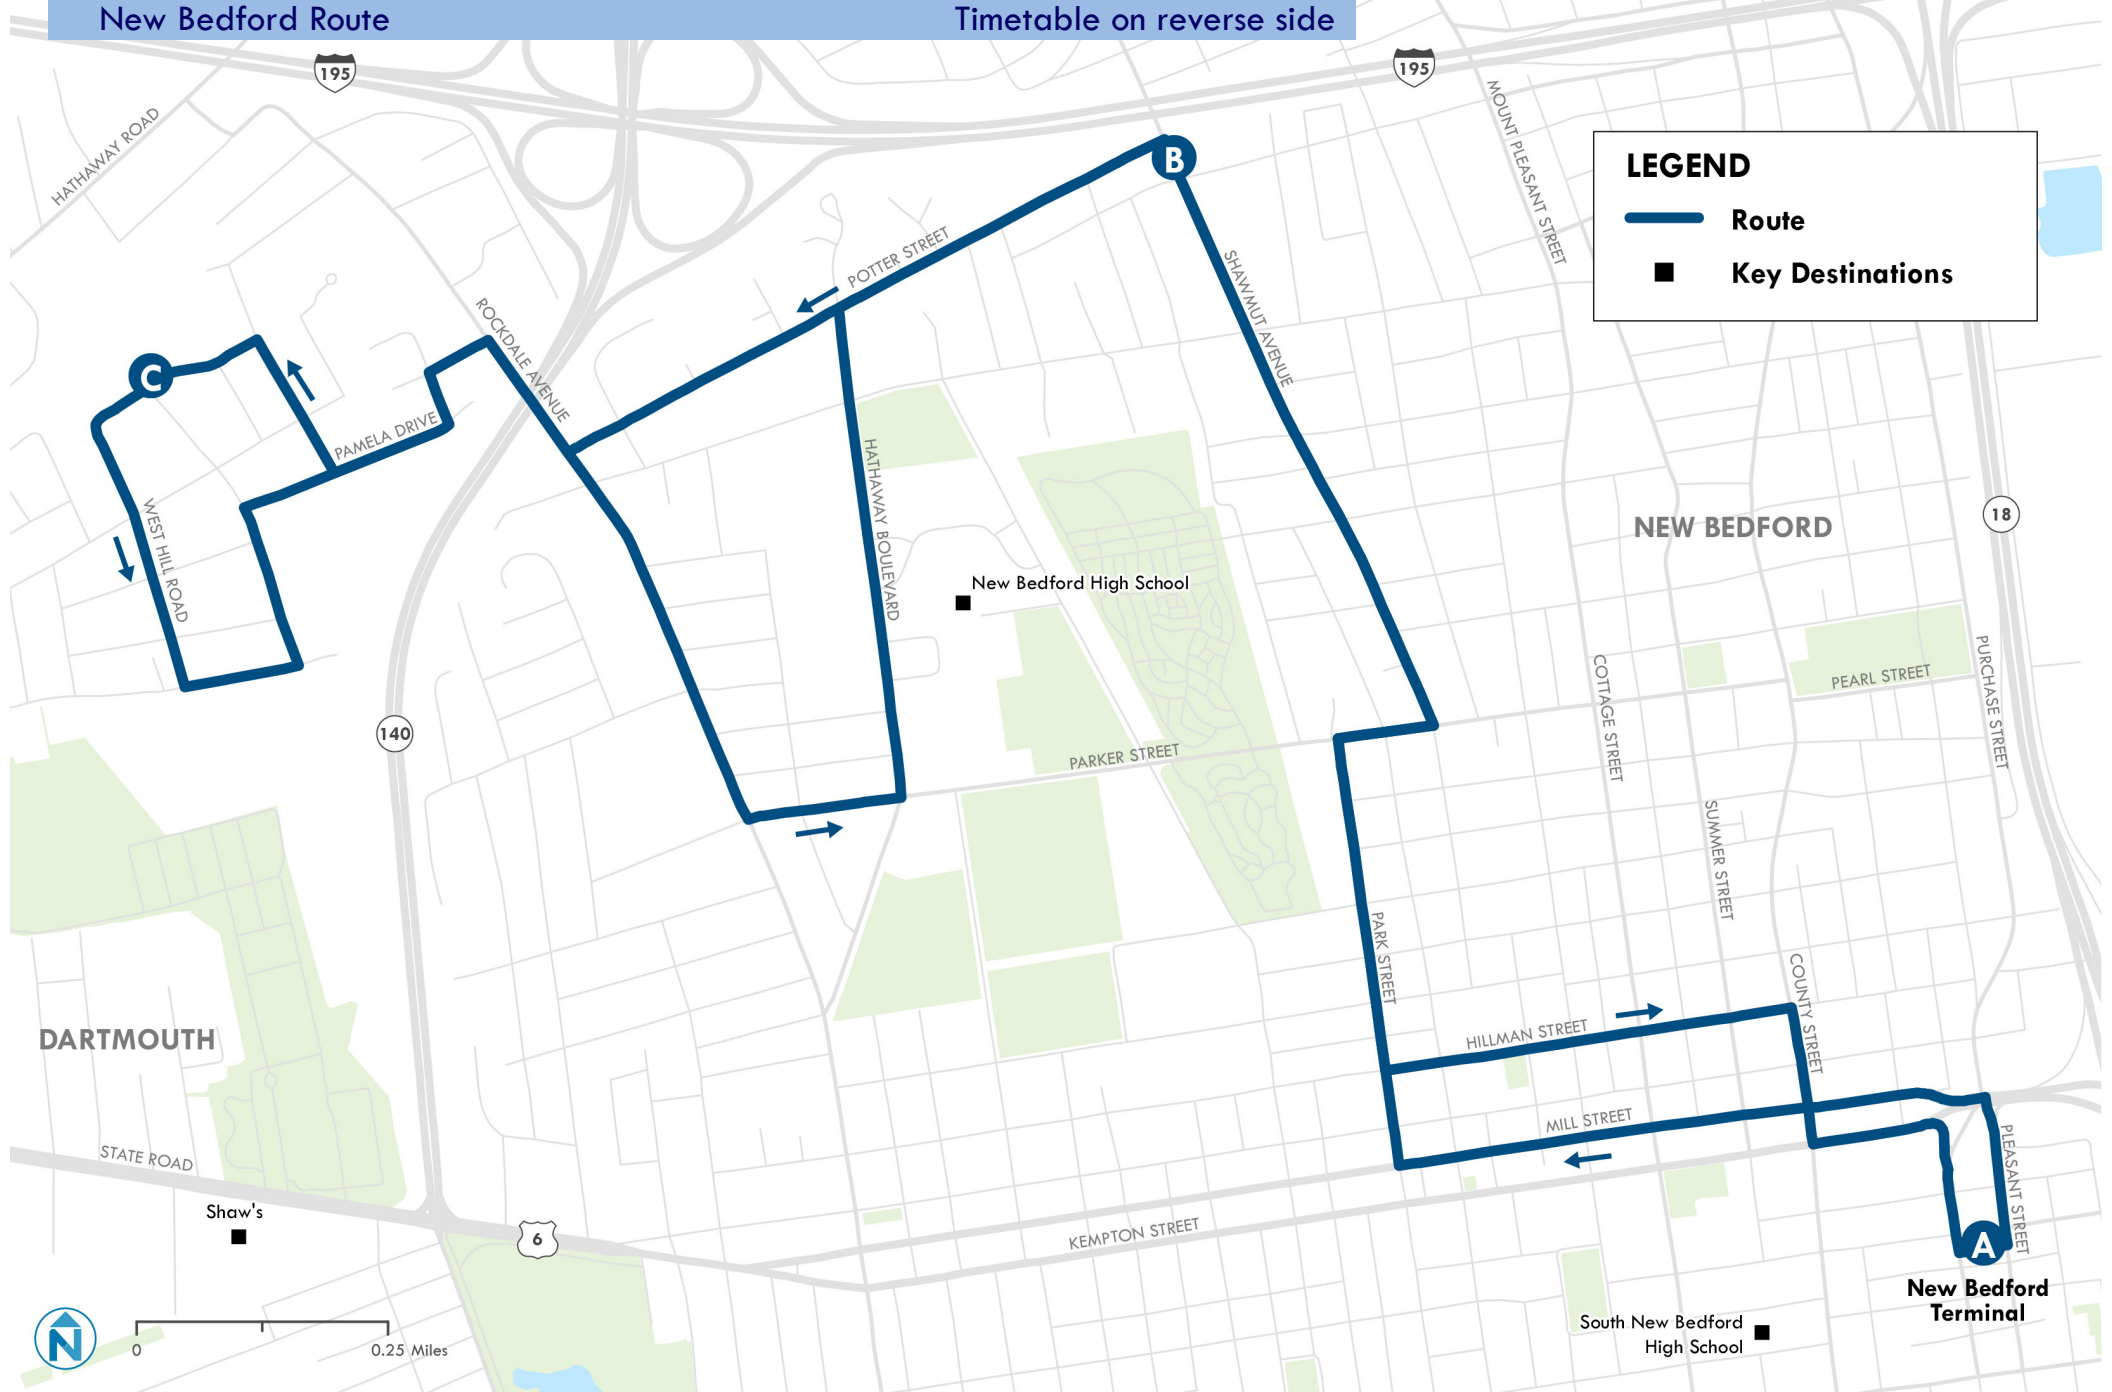

Weekday Inbound

C	B	A
Rockway St and Carriage Dr	Shawmut Ave and Potter St	SRTA Terminal
6:20 AM	6:32 AM	6:40 AM
7:20 AM	7:36 AM	7:44 AM
8:20 AM	8:32 AM	8:40 AM
9:20 AM	9:32 AM	9:40 AM
10:20 AM	10:32 AM	10:40 AM
11:20 AM	11:32 AM	11:40 AM
12:20 PM	12:32 PM	12:40 PM
1:20 PM	1:32 PM	1:40 PM
2:20 PM	2:32 PM	2:40 PM
3:20 PM	3:32 PM	3:40 PM
4:20 PM	4:32 PM	4:40 PM
5:20 PM	5:32 PM	5:40 PM

Saturday Outbound

A	B	C
SRTA Terminal	Shawmut Ave and Potter St	Rockway St and Carriage Dr
7:20 AM	7:28 AM	7:34 AM
8:20 AM	8:28 AM	8:34 AM
9:20 AM	9:28 AM	9:34 AM
10:20 AM	10:28 AM	10:34 AM
11:20 AM	11:28 AM	11:34 AM
12:20 PM	12:28 PM	12:34 PM
1:20 PM	1:28 PM	1:34 PM
2:20 PM	2:28 PM	2:34 PM
3:20 PM	3:28 PM	3:34 PM
4:20 PM	4:28 PM	4:34 PM

Saturday Inbound

C	B	A
Rockway St and Carriage Dr	Shawmut Ave and Potter St	SRTA Terminal
7:35 AM	7:45 AM	7:54 AM
8:35 AM	8:45 AM	8:54 AM
9:35 AM	9:45 AM	9:54 AM
10:35 AM	10:45 AM	10:54 AM
11:35 AM	11:45 AM	11:54 AM
12:35 PM	12:45 PM	12:54 PM
1:35 PM	1:45 PM	1:54 PM
2:35 PM	2:45 PM	2:54 PM
3:35 PM	3:45 PM	3:54 PM
4:35 PM	4:45 PM	4:54 PM

Visit our website!

Scan this QR code with your mobile device's camera

Holiday service operates on a Saturday schedule

Route 206 Shawmut

New Bedford Route

Timetable on reverse side

LEGEND

- Route
- Key Destinations