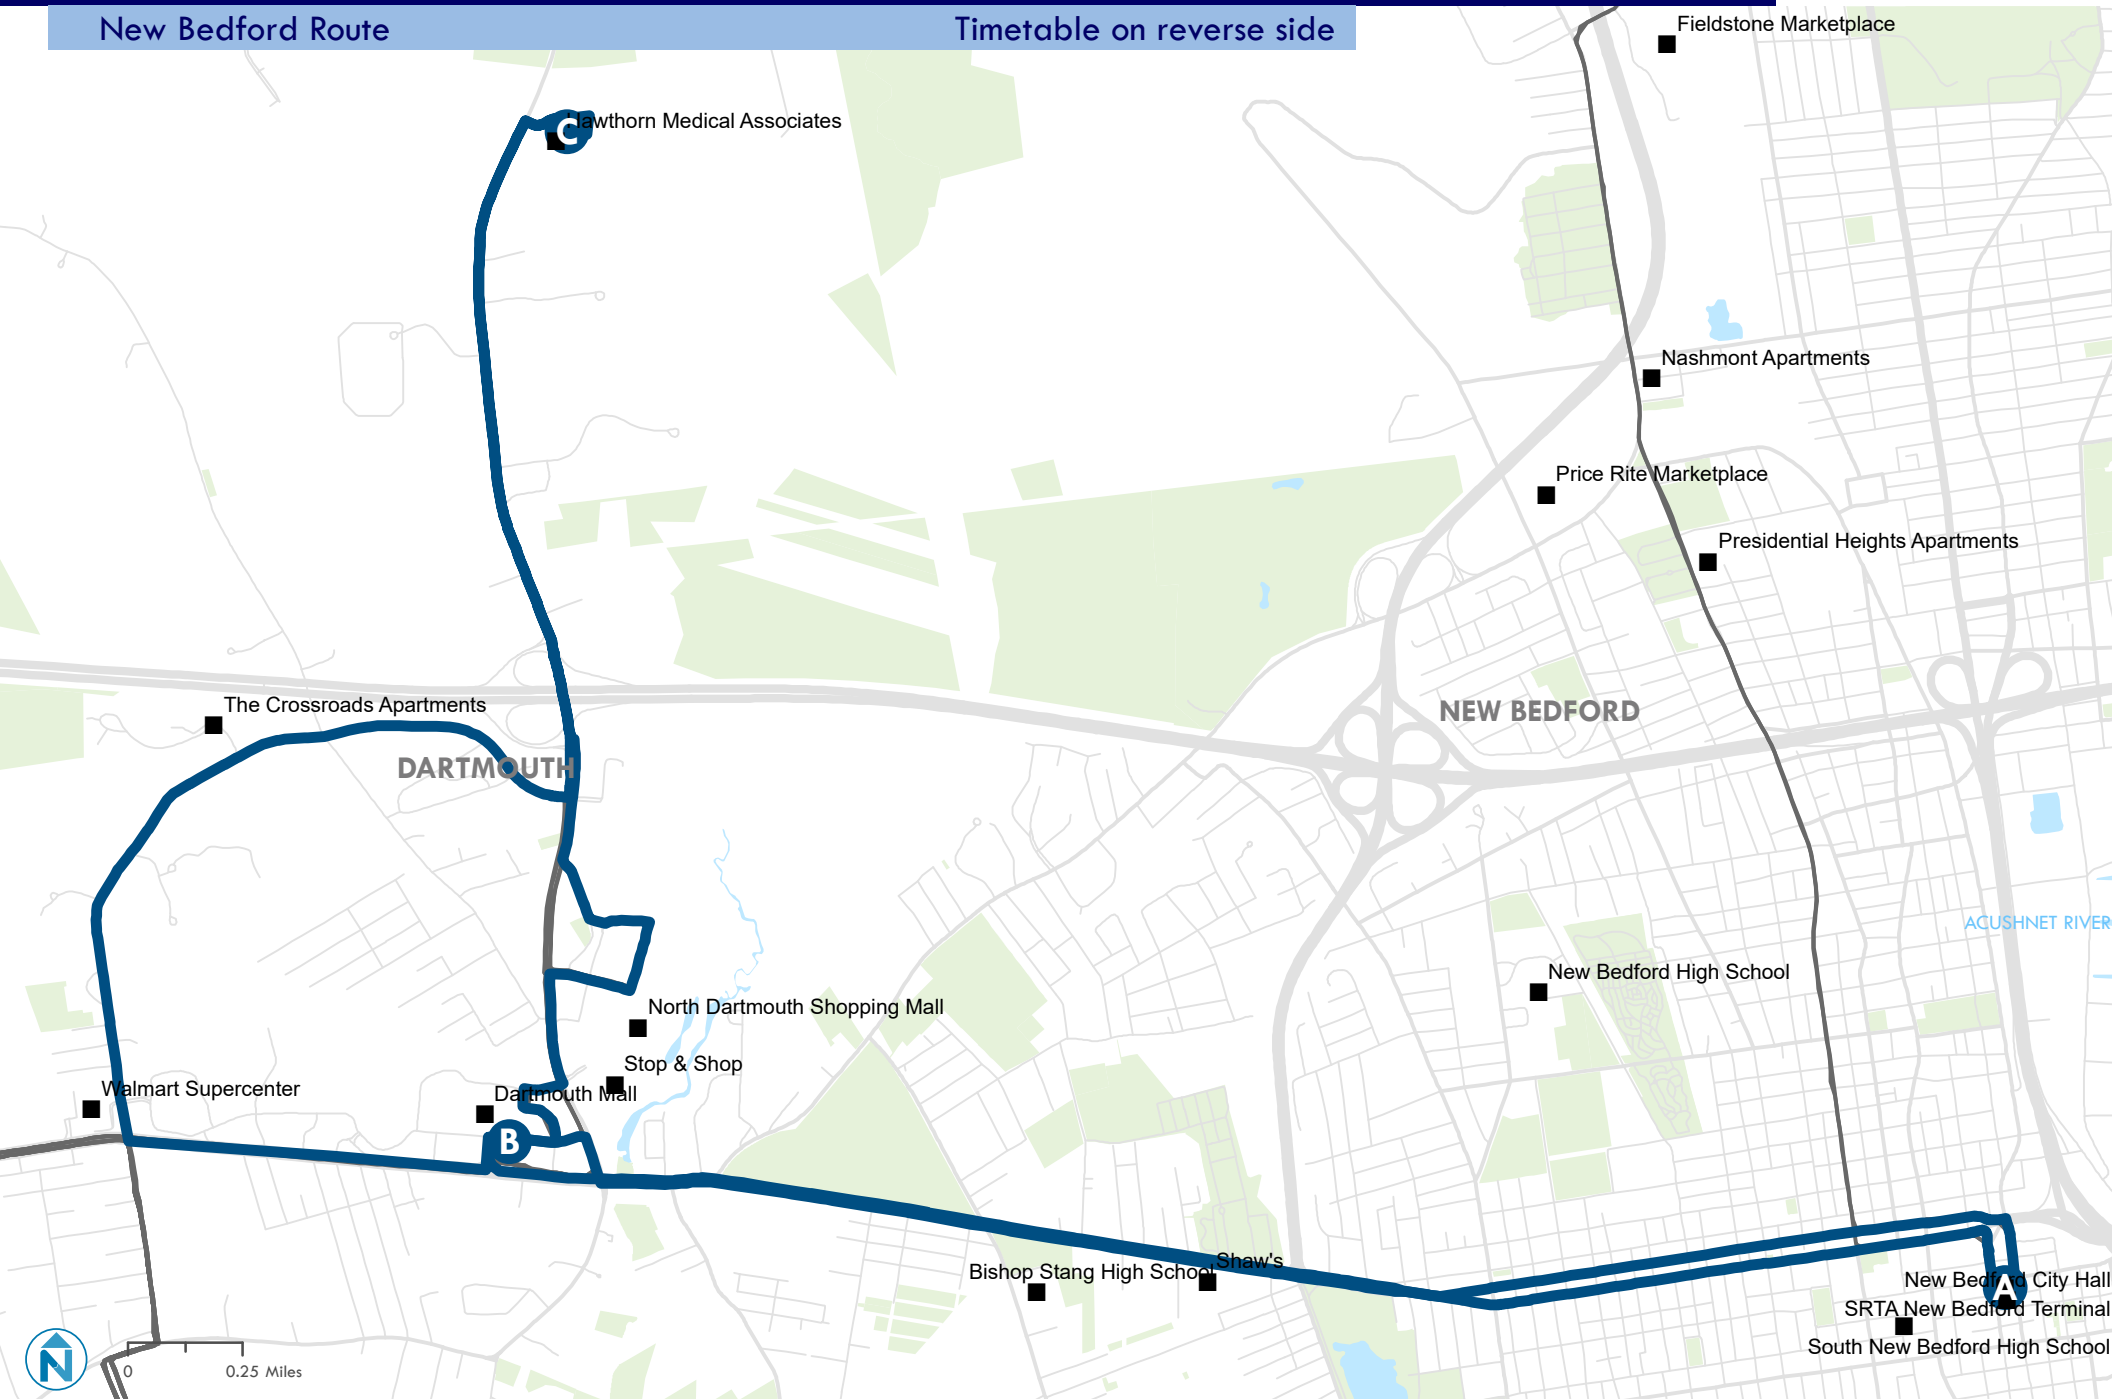

Route 210 Dartmouth Mall

New Bedford Route

Map on reverse side

Fares

	Cash	CharlieCard**
Regular	\$1.50	\$1.25
Reduced*	\$0.75	\$0.60

- Children age five and younger ride for free. Up to two free children are allowed with each adult.
- Free transfers are valid for 90 minutes from time of boarding first bus to time of boarding second bus.
- * To find out if you qualify for a reduced fare, and for more information on fares, go to www.srtabus.com.
- ** One two-hour transfer from any bus to any bus, in any direction.

Weekend Outbound

A	B
SRTA Terminal	Dartmouth Mall
9:30 AM	9:45 AM
10:30 AM	10:45 AM
11:30 AM	11:45 AM
12:30 PM	12:45 PM
1:30 PM	1:45 PM
2:30 PM	2:45 PM
3:30 PM	3:45 PM
4:30 PM	4:45 PM
5:30 PM	5:45 PM

Weekend Inbound

B	C	B	A
Dartmouth Mall	Hawthorn Medical	Dartmouth Mall	SRTA Terminal
9:45 AM	9:59 AM	10:17 AM	10:32 AM
10:45 AM	10:59 AM	11:17 AM	11:32 AM
11:45 AM	11:59 AM	12:17 PM	12:32 PM
12:45 PM	12:59 PM	1:17 PM	1:32 PM
1:45 PM	1:59 PM	2:17 PM	2:32 PM
2:45 PM	2:59 PM	3:17 PM	3:32 PM
3:45 PM	3:59 PM	4:17 PM	4:32 PM
4:45 PM	4:59 PM	5:17 PM	5:32 PM
5:45 PM	5:59 PM	6:17 PM	6:32 PM

Visit our website!

Scan this QR code with your mobile device's camera

Route 210 Dartmouth Mall

New Bedford Route

Timetable on reverse side

0 0.25 Miles