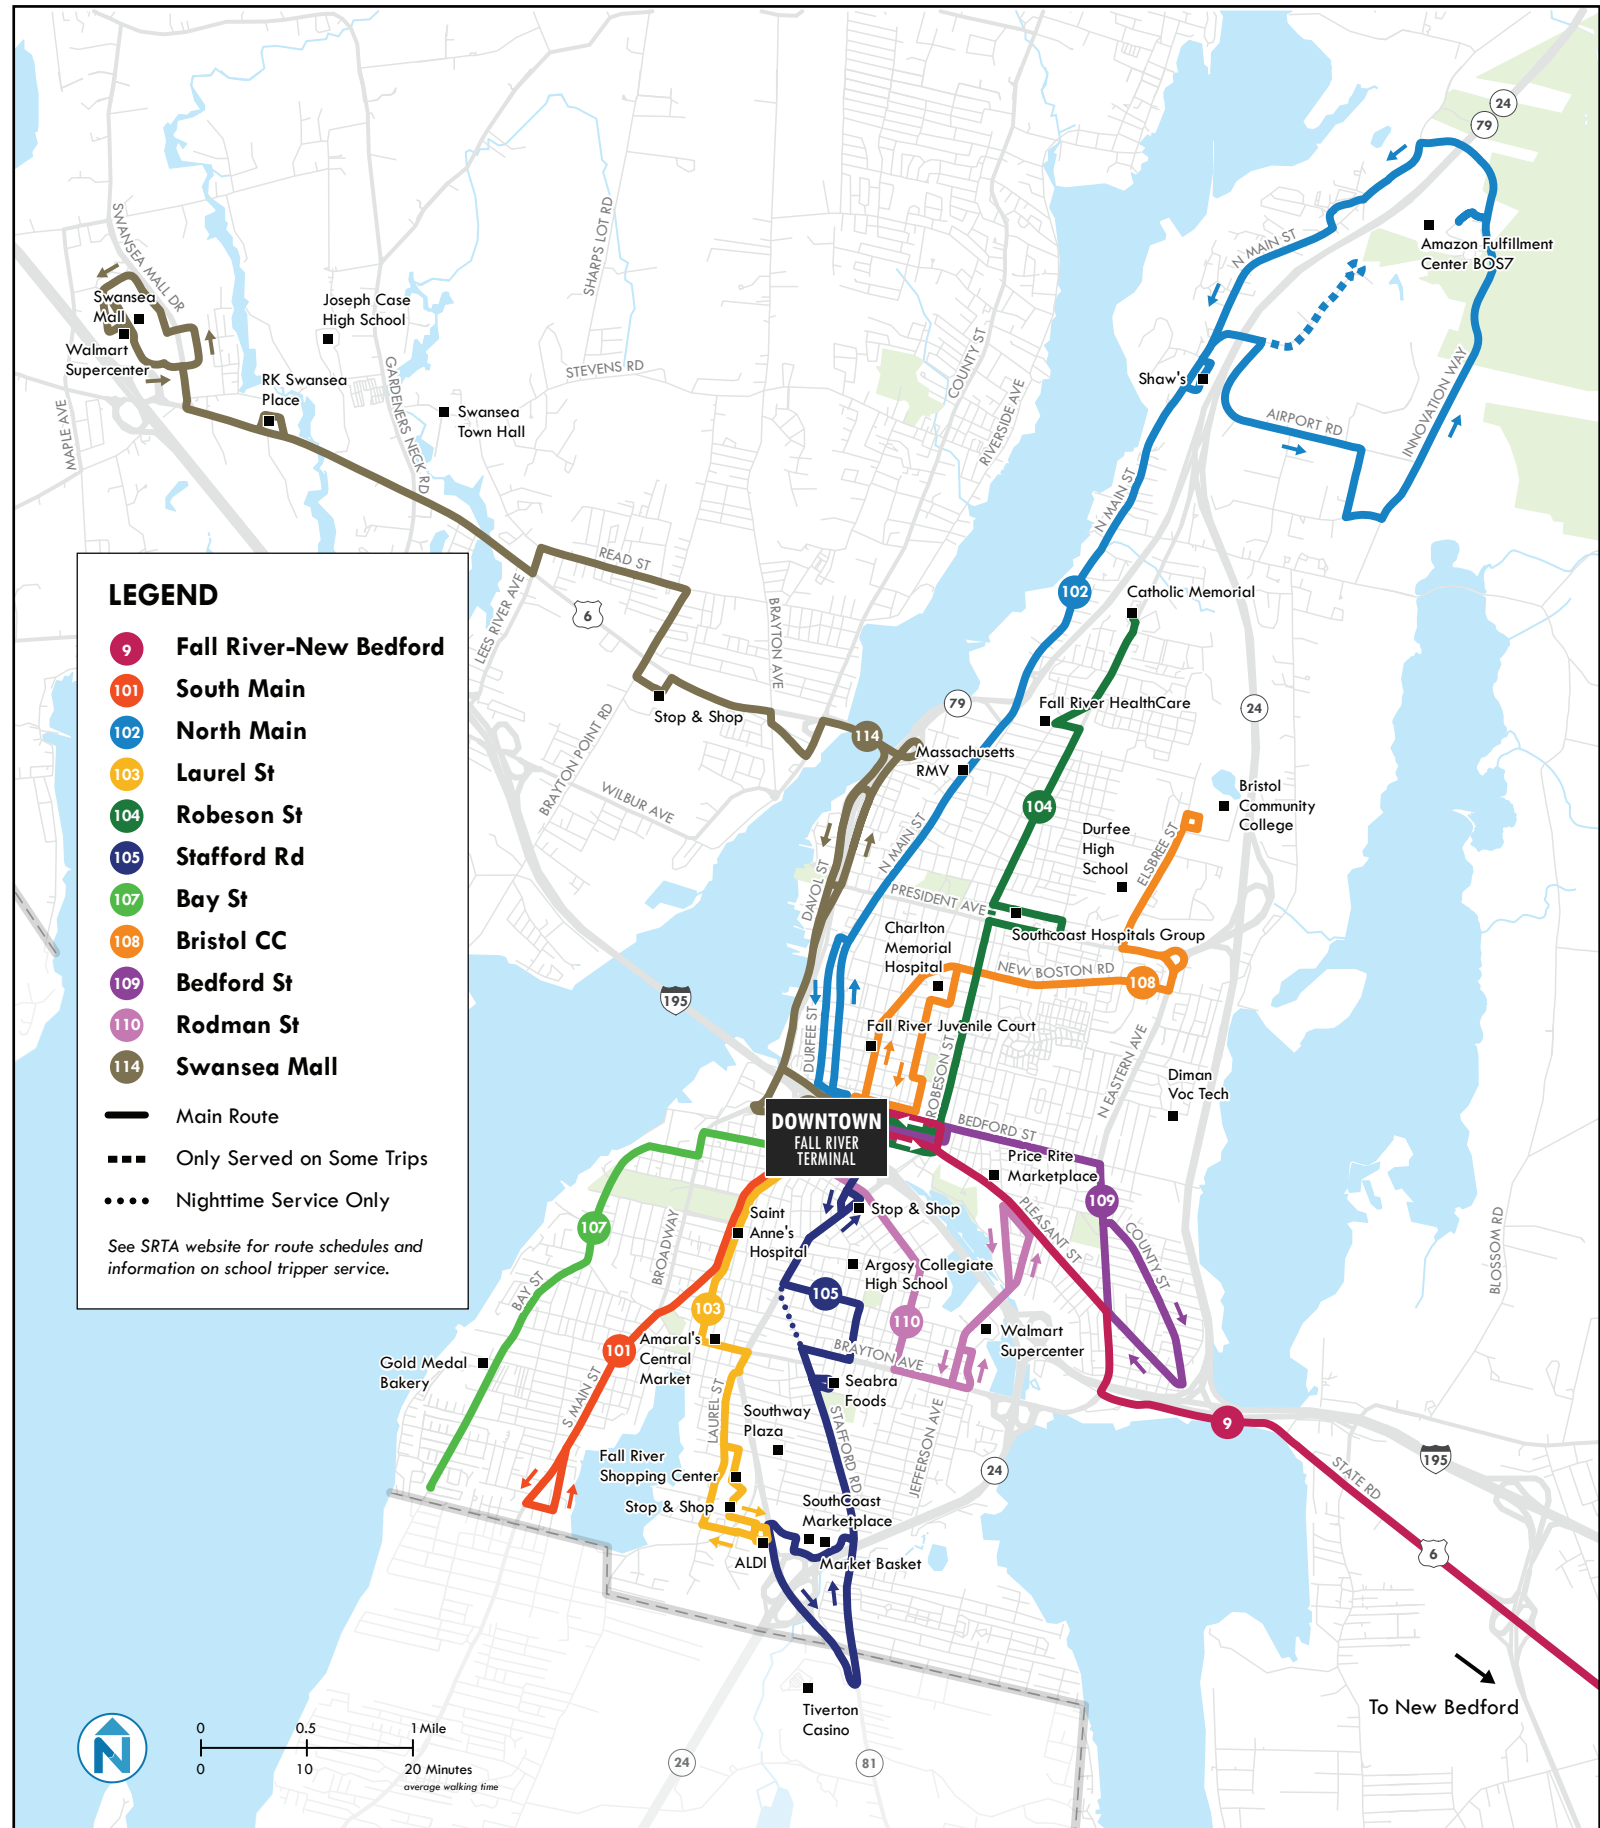

Fall River Route Departure Times and Map

More schedules on other side

Route 9

Information

Intercity Weekday Weekday

New Bedford to Fall River	Fall River to New Bedford
6:00 AM	6:45 AM ^E
6:15 AM ^E	7:05 AM
7:00 AM	7:45 AM ^E
7:15 AM ^E	8:05 AM
8:00 AM	8:45 AM ^E
8:15 AM ^E	9:05 AM
9:00 AM	9:45 AM ^E
9:15 AM ^E	10:05 AM
9:30 AM	10:35 AM
10:00 AM	10:45 AM ^E
10:15 AM ^E	11:05 AM
10:30 AM	11:35 AM
11:00 AM	11:45 AM ^E
11:15 AM ^E	12:05 PM
11:30 AM	12:35 PM
12:00 PM	12:45 PM ^E
12:15 PM ^E	1:05 PM
12:30 PM	1:35 PM
1:00 PM	1:45 PM ^E
1:15 PM ^E	2:05 PM
1:30 PM	2:35 PM
2:00 PM	2:45 PM ^E
2:15 PM ^E	3:05 PM
2:30 PM	3:35 PM
3:00 PM	3:45 PM ^E
3:15 PM ^E	4:05 PM
3:30 PM	4:35 PM
4:00 PM	4:45 PM ^E
4:15 PM ^E	5:05 PM
4:30 PM	5:35 PM
5:00 PM	5:45 PM ^E
5:15 PM ^E	6:05 PM
6:00 PM	6:45 PM ^E
6:15 PM ^E	7:05 PM
7:00 PM	7:45 PM ^E
7:15 PM ^E	8:05 PM
8:00 PM	8:45 PM ^E
8:15 PM ^E	9:05 PM
9:15 PM ^E	9:45 PM ^E

Fares	Cash	CharlieCard**
Regular	\$1.50	\$1.25
Reduced*	\$0.75	\$0.60

- Children age five and younger ride for free. Up to two free children are allowed with each adult.
- Free transfers are valid for 90 minutes from time of boarding first bus to time of boarding second bus.
- * To find out if you qualify for a reduced fare, and for more information on fares, go to www.srtabus.com.
- ** One two-hour transfer from any bus to any bus, in any direction.

Weekend Weekend

New Bedford to Fall River	Fall River to New Bedford
8:00 AM	8:45 AM ^E
8:15 AM ^E	9:05 AM
9:00 AM	9:45 AM ^E
9:15 AM ^E	10:05 AM
10:00 AM	10:45 AM ^E
10:15 AM ^E	11:05 AM
11:00 AM	11:45 AM ^E
11:15 AM ^E	12:05 PM
12:00 PM	12:45 PM ^E
12:15 PM ^E	1:05 PM
1:00 PM	1:45 PM ^E
1:15 PM ^E	2:05 PM
2:00 PM	2:45 PM ^E
2:15 PM ^E	3:05 PM
3:00 PM	3:45 PM ^E
3:15 PM ^E	4:05 PM
4:00 PM	4:45 PM ^E
4:15 PM ^E	5:05 PM
5:00 PM	5:45 PM ^E
5:15 PM ^E	6:05 PM
6:00 PM	6:45 PM ^E
6:15 PM ^E	7:05 PM
7:15 PM ^E	7:45 PM ^E