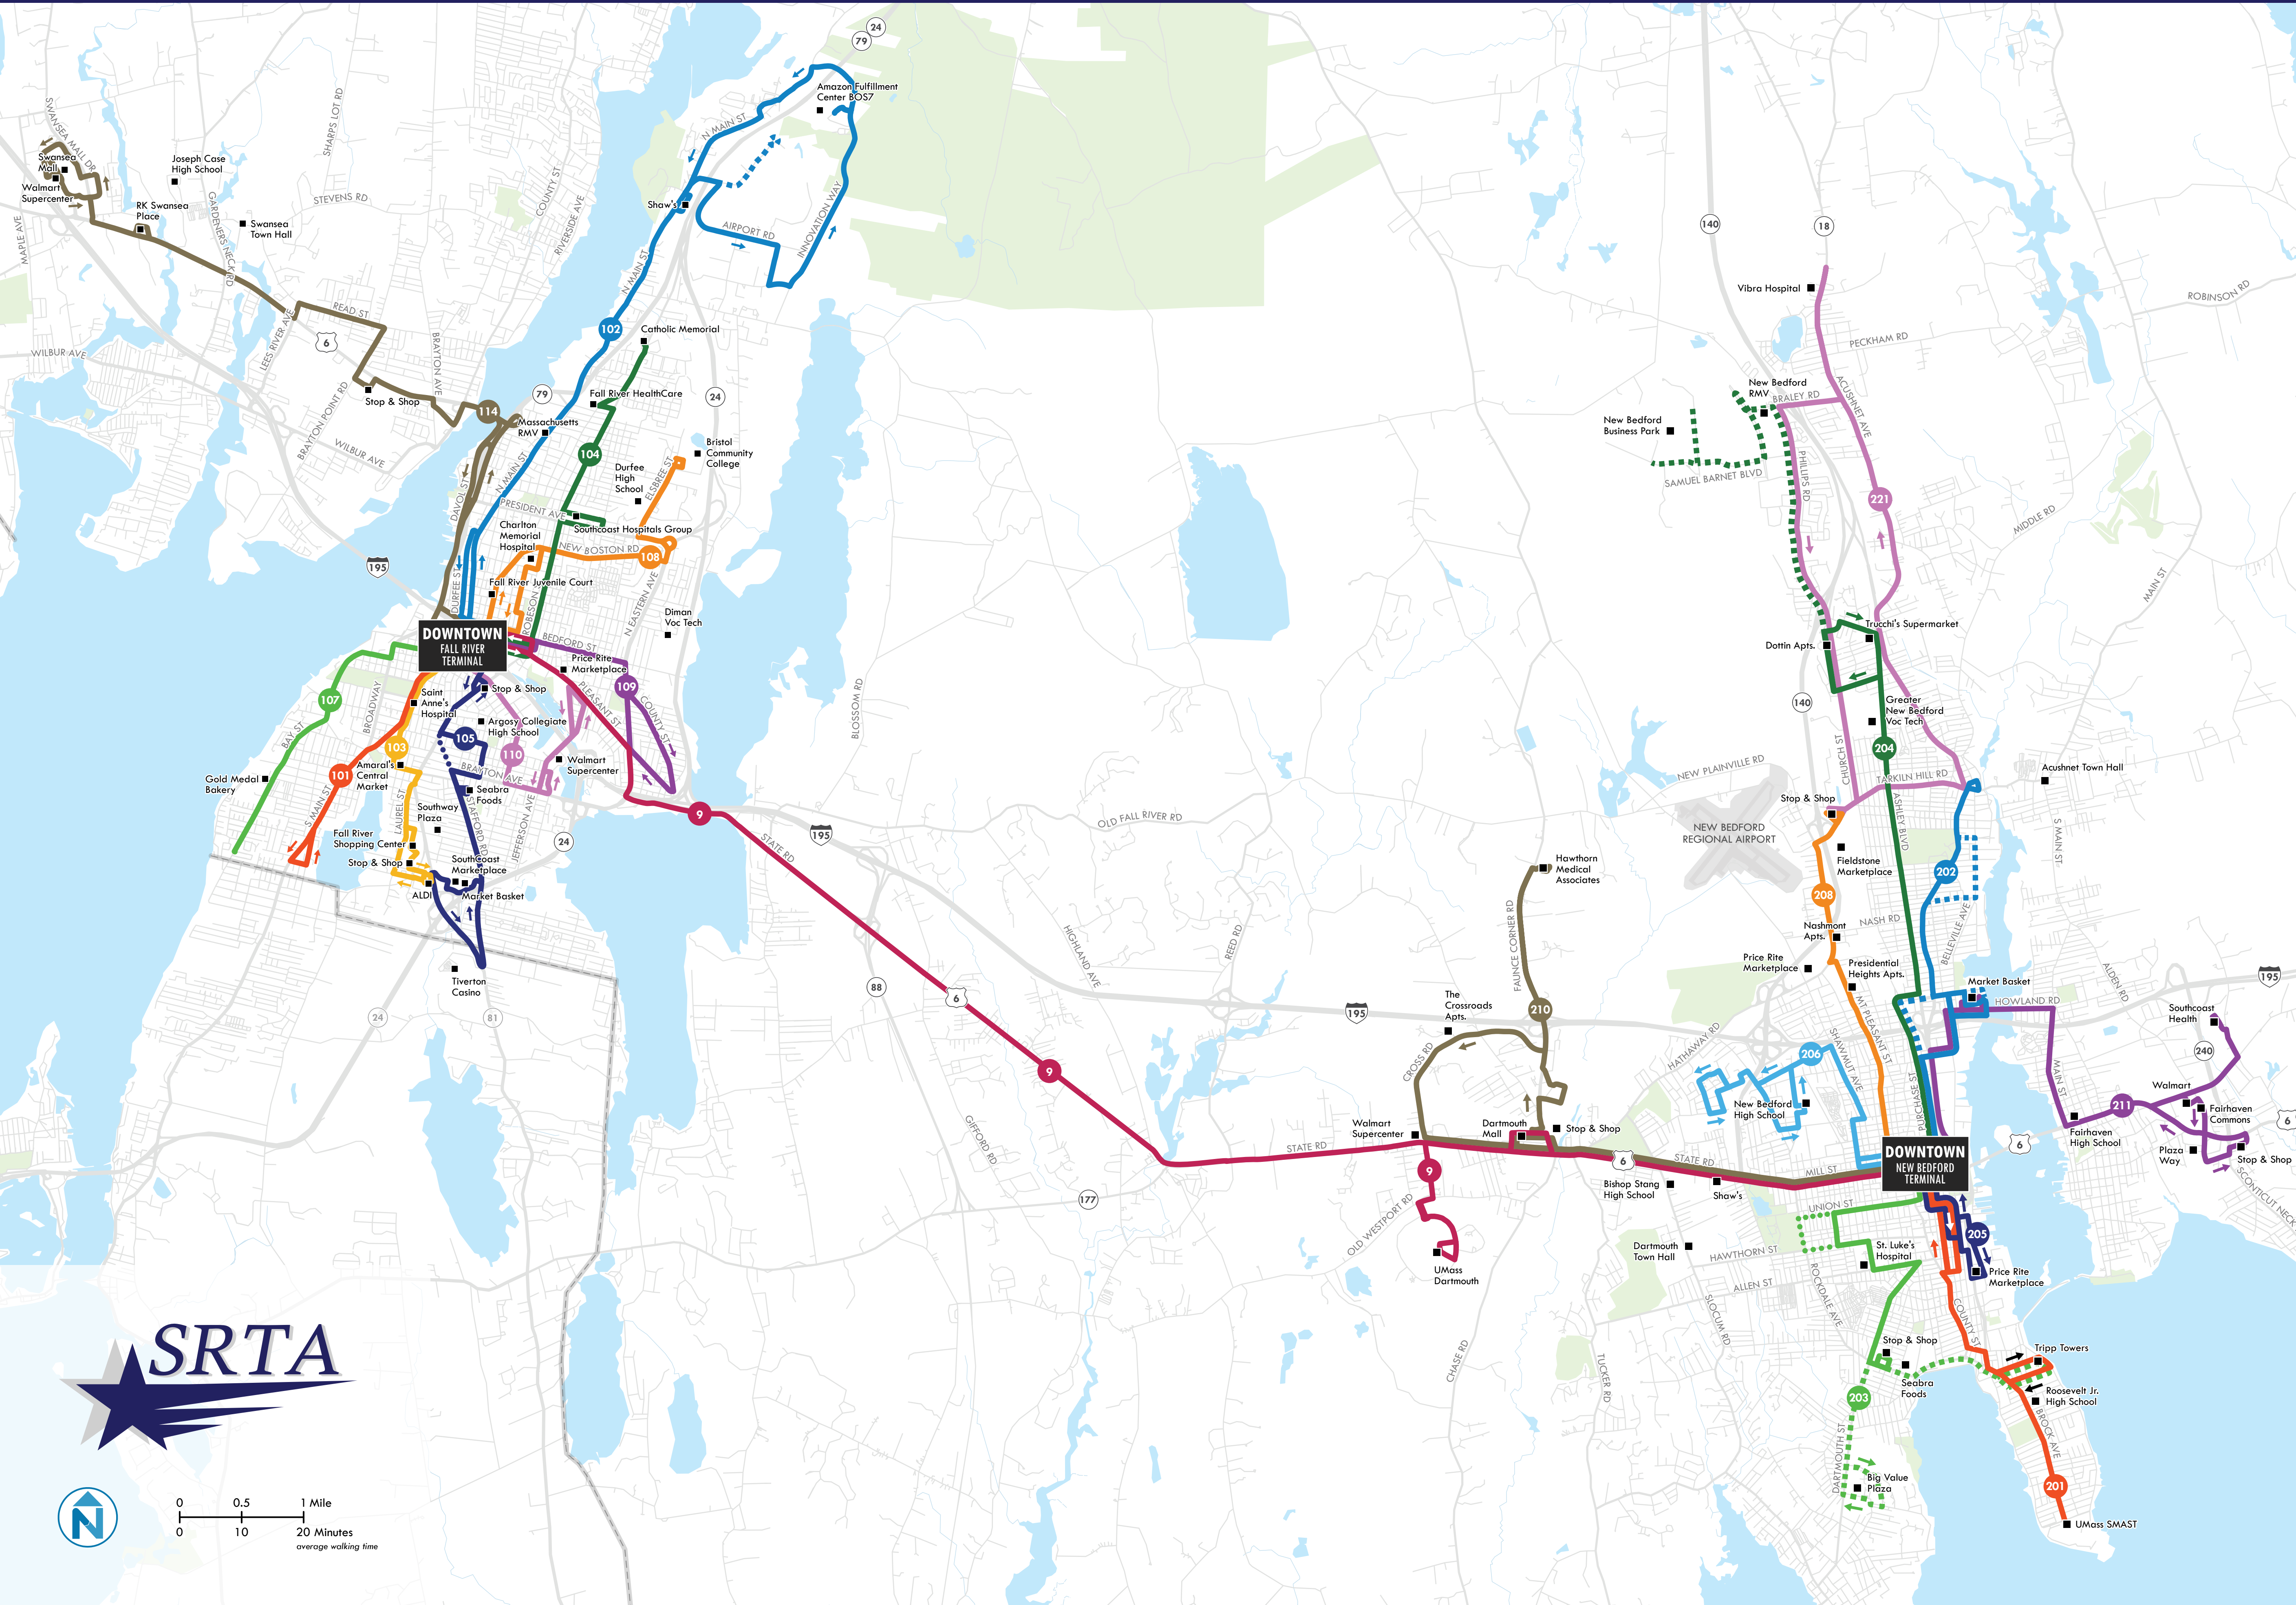

SRTA System Map - Fall River and New Bedford

LEGEND

- FALL RIVER ROUTES**
- 101 South Main
 - 102 North Main
 - 103 Laurel St
 - 104 Robeson St
 - 105 Stafford Rd
 - 107 Bay St
 - 108 Bristol CC
 - 109 Bedford St
 - 110 Rodman St
 - 114 Swansea Mall
- NEW BEDFORD ROUTES**
- 9 Fall River-New Bedford
 - 201 Fort Rodman
 - 202 Lund's Corner
 - 203 Dartmouth St
 - 204 Ashley Blvd
 - 205 South Central
 - 206 Shawmut
 - 208 Mount Pleasant
 - 210 Dartmouth Mall
 - 211 Fairhaven
 - 221 North End Shuttle
- Main Route
 - - - Only Served on Some Trips
 Nighttime Service Only
- See SRTA website for route schedules and information on school tripper service.