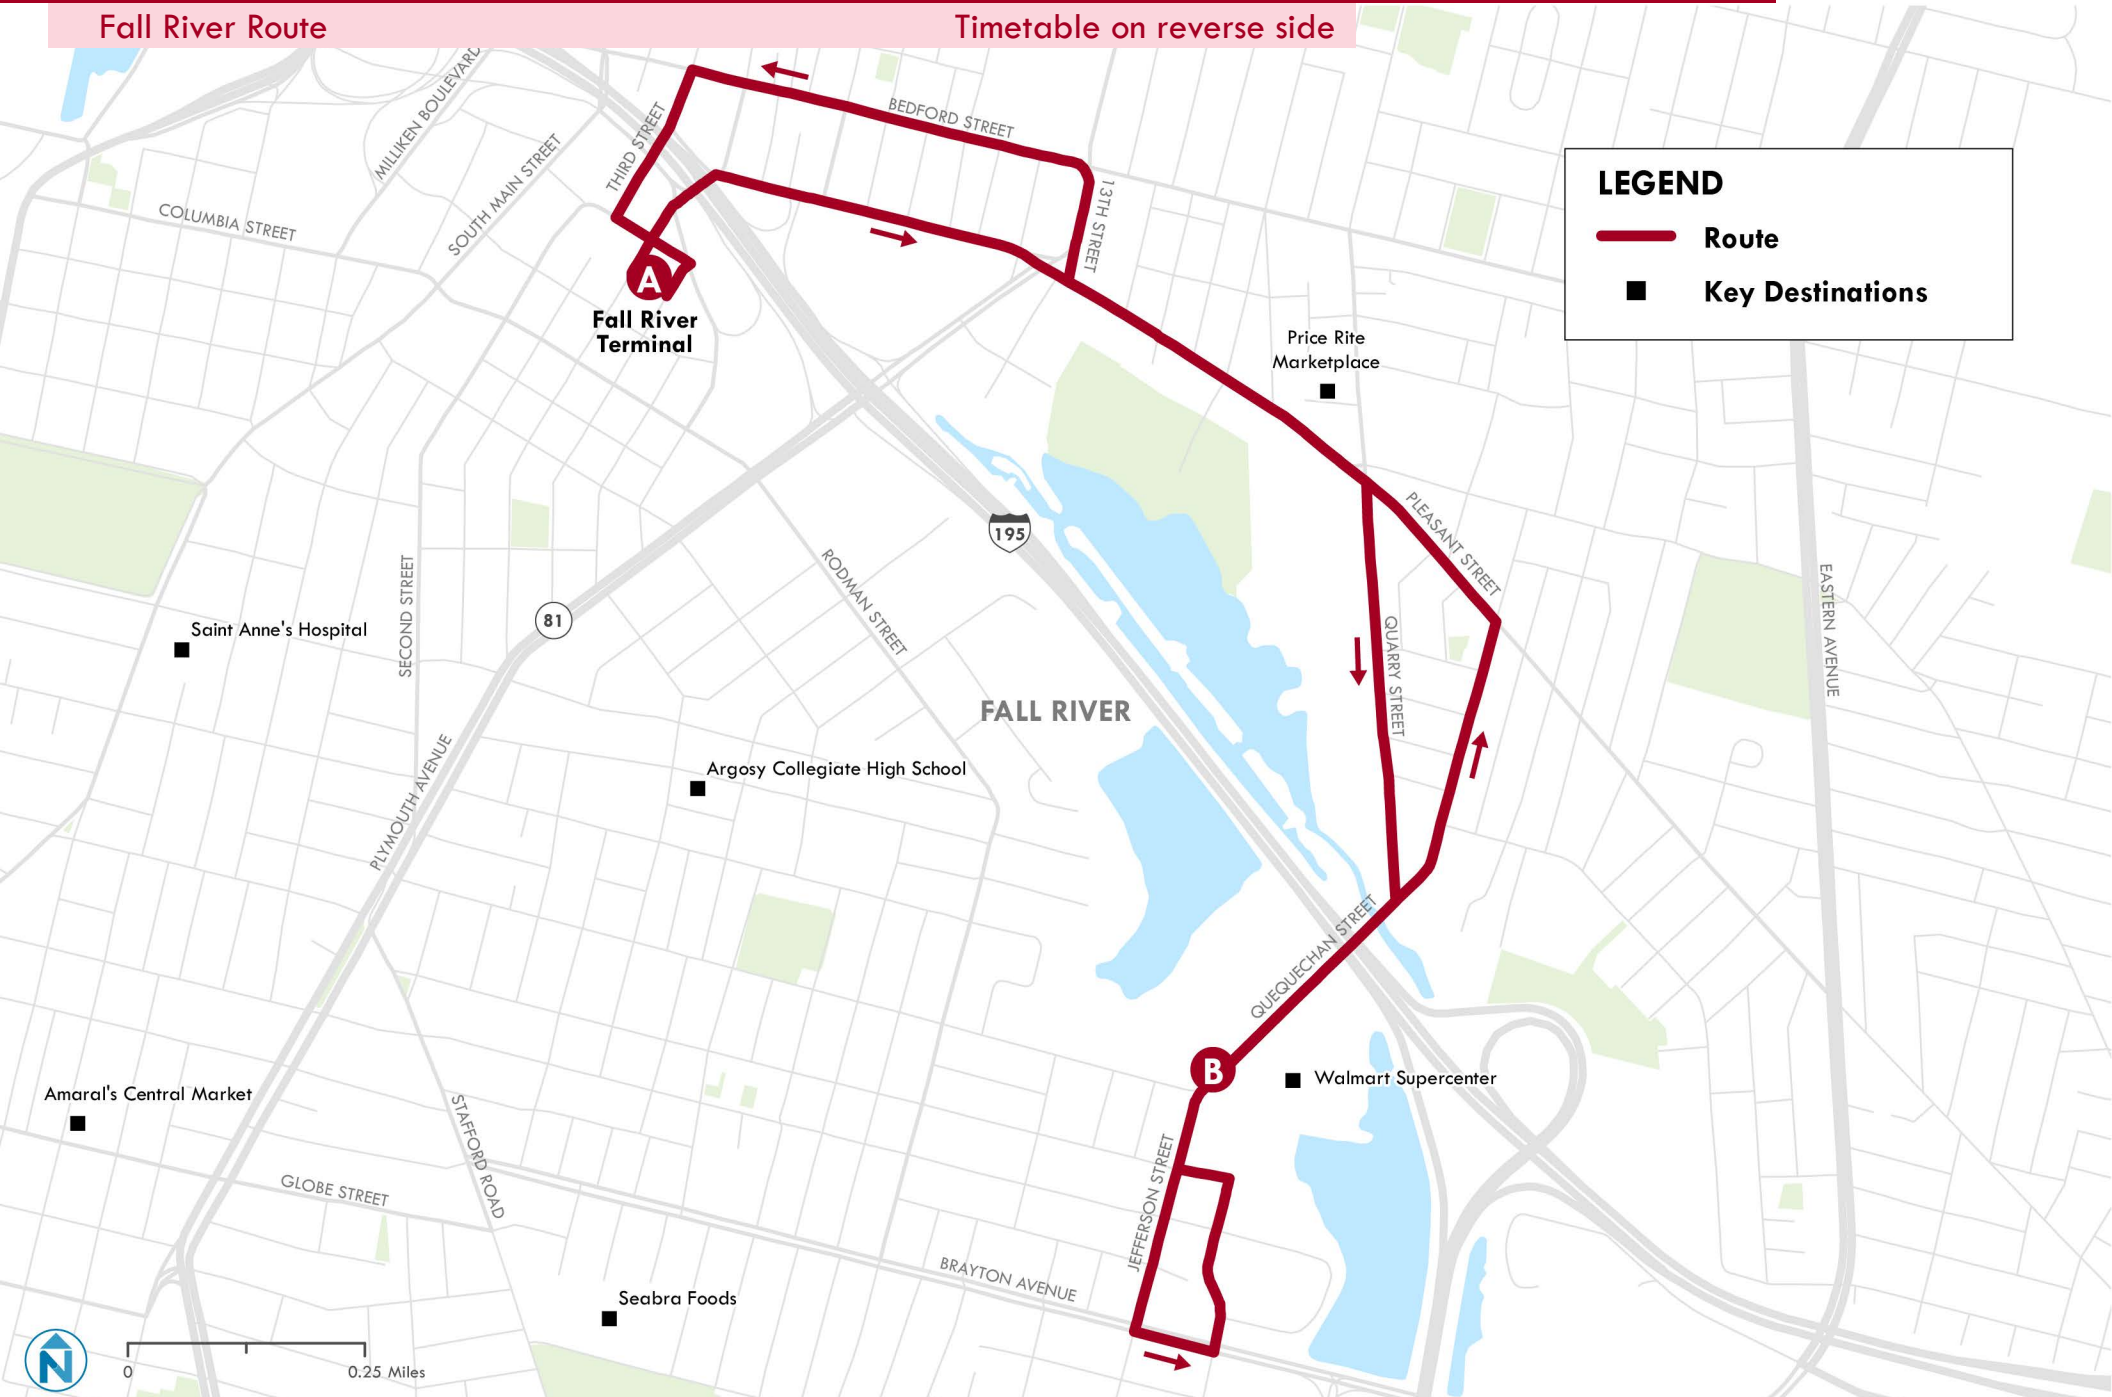

Route 6

Pleasant St

Fall River Route

Map on reverse side

Fares

	Cash	CharlieCard**
Regular	\$1.50	\$1.25
Reduced*	\$0.75	\$0.60

- Children age five and younger ride for free. Up to two free children are allowed with each adult.
- Free transfers are valid for 90 minutes from time of boarding first bus to time of boarding second bus.
- * To find out if you qualify for a reduced fare, and for more information on fares, go to www.srtabus.com.
- ** One two-hour transfer from any bus to any bus, in any direction.

Saturday Inbound

B	A
Fall River Walmart	SRTA Terminal
7:50 AM	8:06 AM
8:50 AM	9:06 AM
9:50 AM	10:06 AM
10:50 AM	11:06 AM
11:50 AM	12:06 PM
12:50 PM	1:06 PM
1:50 PM	2:06 PM
2:50 PM	3:06 PM
3:50 PM	4:06 PM
4:50 PM	5:06 PM
5:50 PM	6:06 PM

Visit our website!

Scan this QR code with your mobile device's camera

Holiday service operates on a Saturday schedule

Route 6

Pleasant St

Fall River Route

Timetable on reverse side

LEGEND

- Route
- Key Destinations