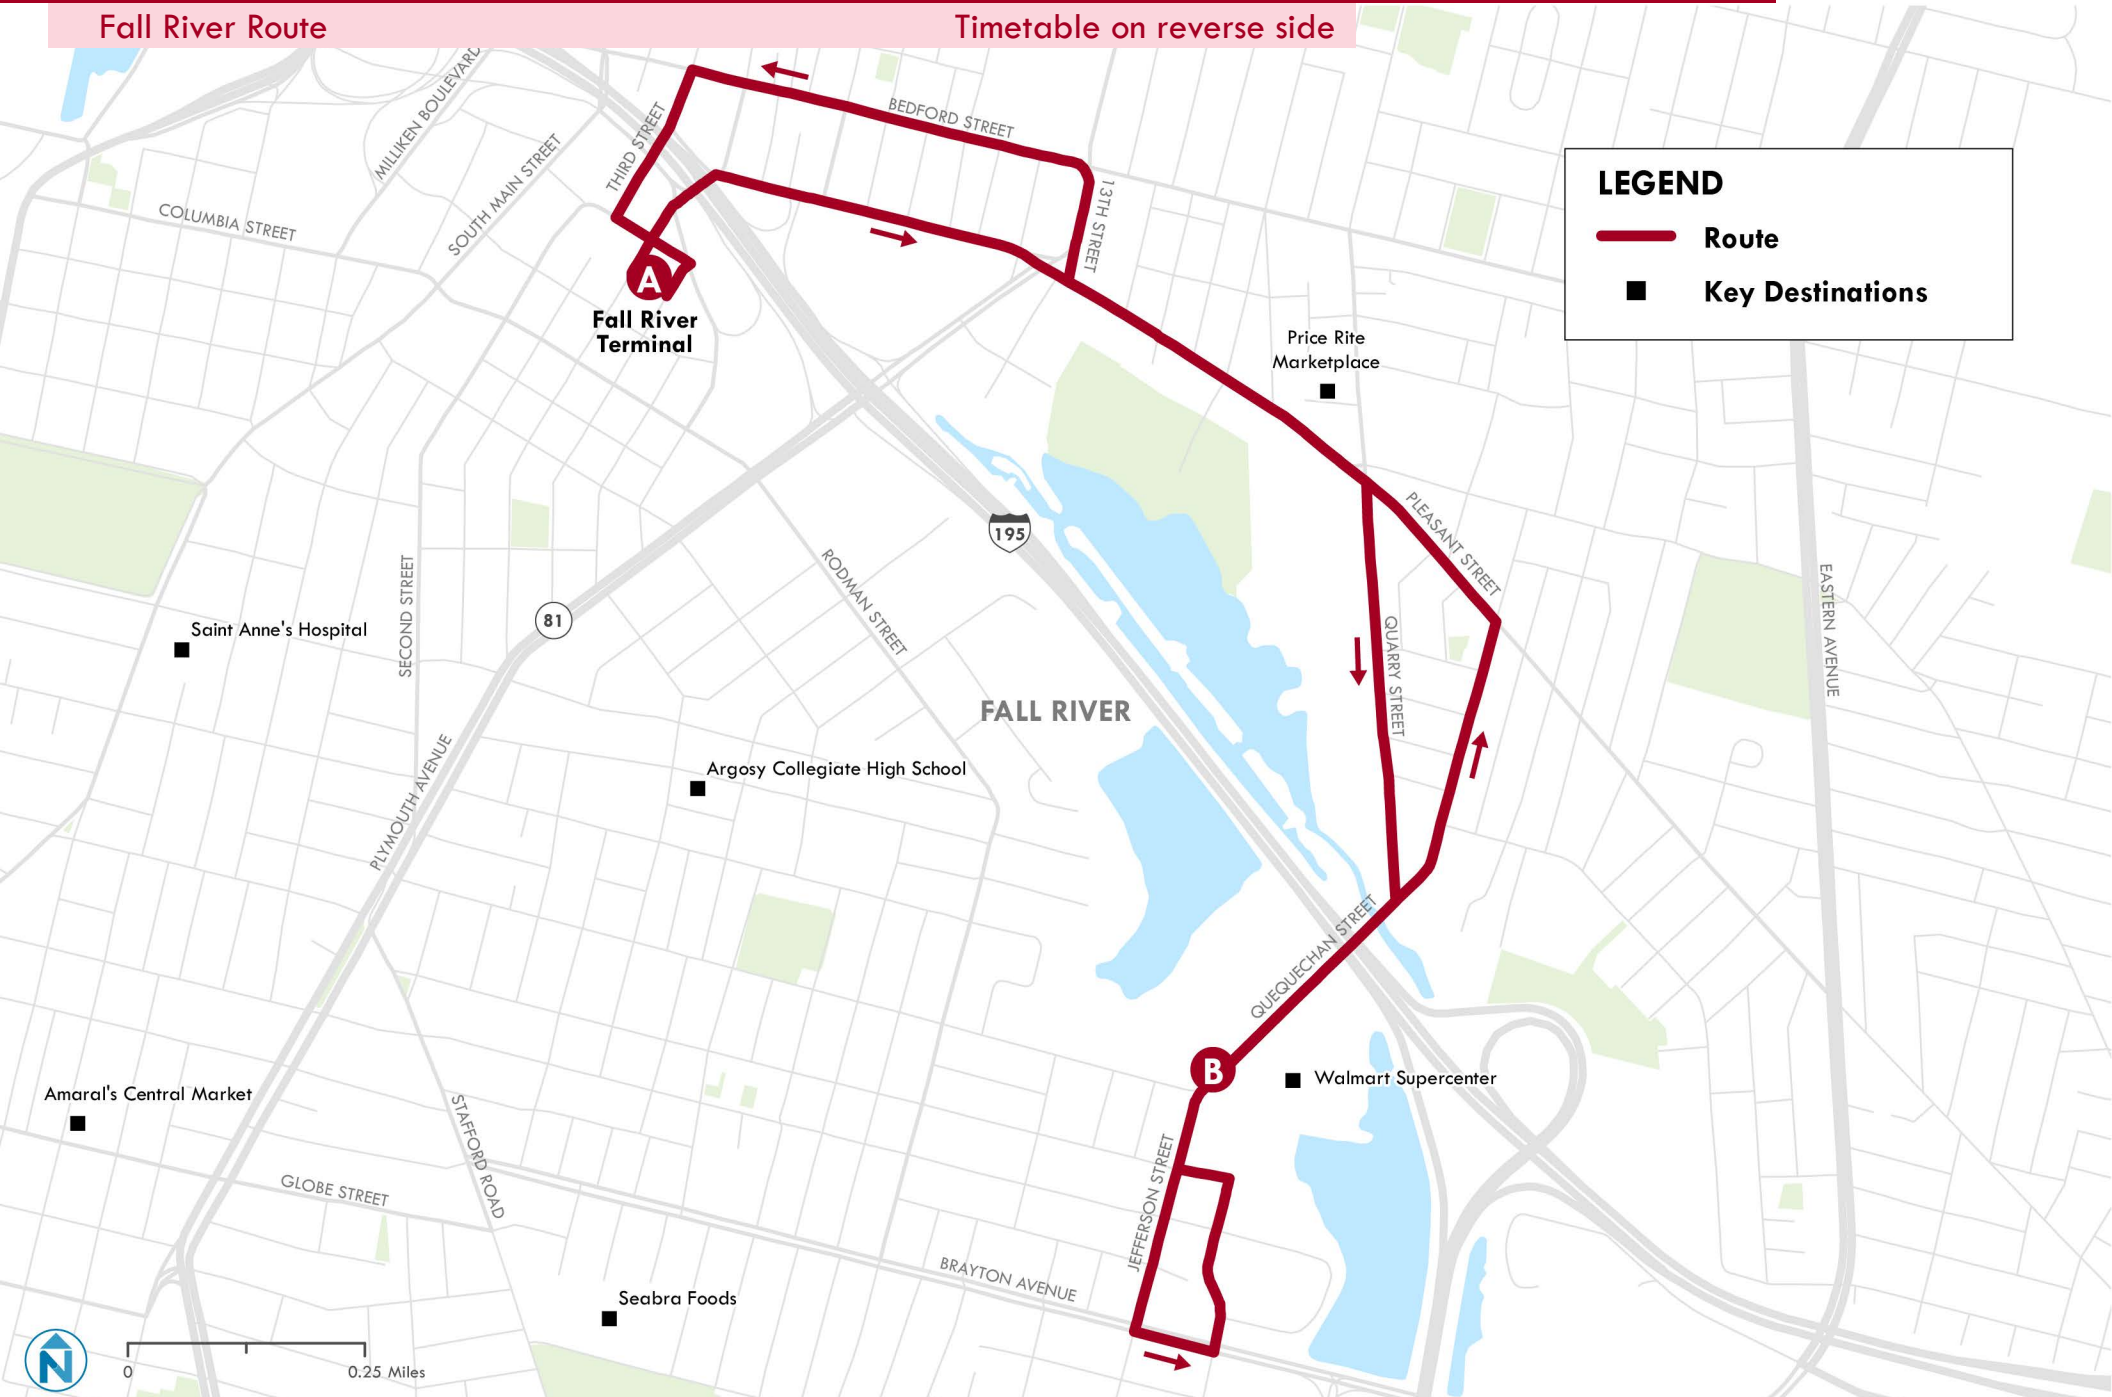

Route 6

Pleasant St

Fall River Route

Map on reverse side

Fares

	Cash	CharlieCard**
Regular	\$1.50	\$1.25
Reduced*	\$0.75	\$0.60

- Children age five and younger ride for free. Up to two free children are allowed with each adult.
- Free transfers are valid for 90 minutes from time of boarding first bus to time of boarding second bus.
- * To find out if you qualify for a reduced fare, and for more information on fares, go to www.srtabus.com.
- ** One two-hour transfer from any bus to any bus, in any direction.

Saturday Inbound

B	A
Fall River Walmart	SRTA Terminal
7:50 AM	8:06 AM
8:50 AM	9:06 AM
9:50 AM	10:06 AM
10:50 AM	11:06 AM
11:50 AM	12:06 PM
12:50 PM	1:06 PM
1:50 PM	2:06 PM
2:50 PM	3:06 PM
3:50 PM	4:06 PM
4:50 PM	5:06 PM
5:50 PM	6:06 PM

Visit our website!

Scan this QR code with your mobile device's camera

⁵ Trip operates only on school days
Holiday service operates on a Saturday schedule

Route 6

Pleasant St

Fall River Route

Timetable on reverse side

LEGEND

- Route
- Key Destinations