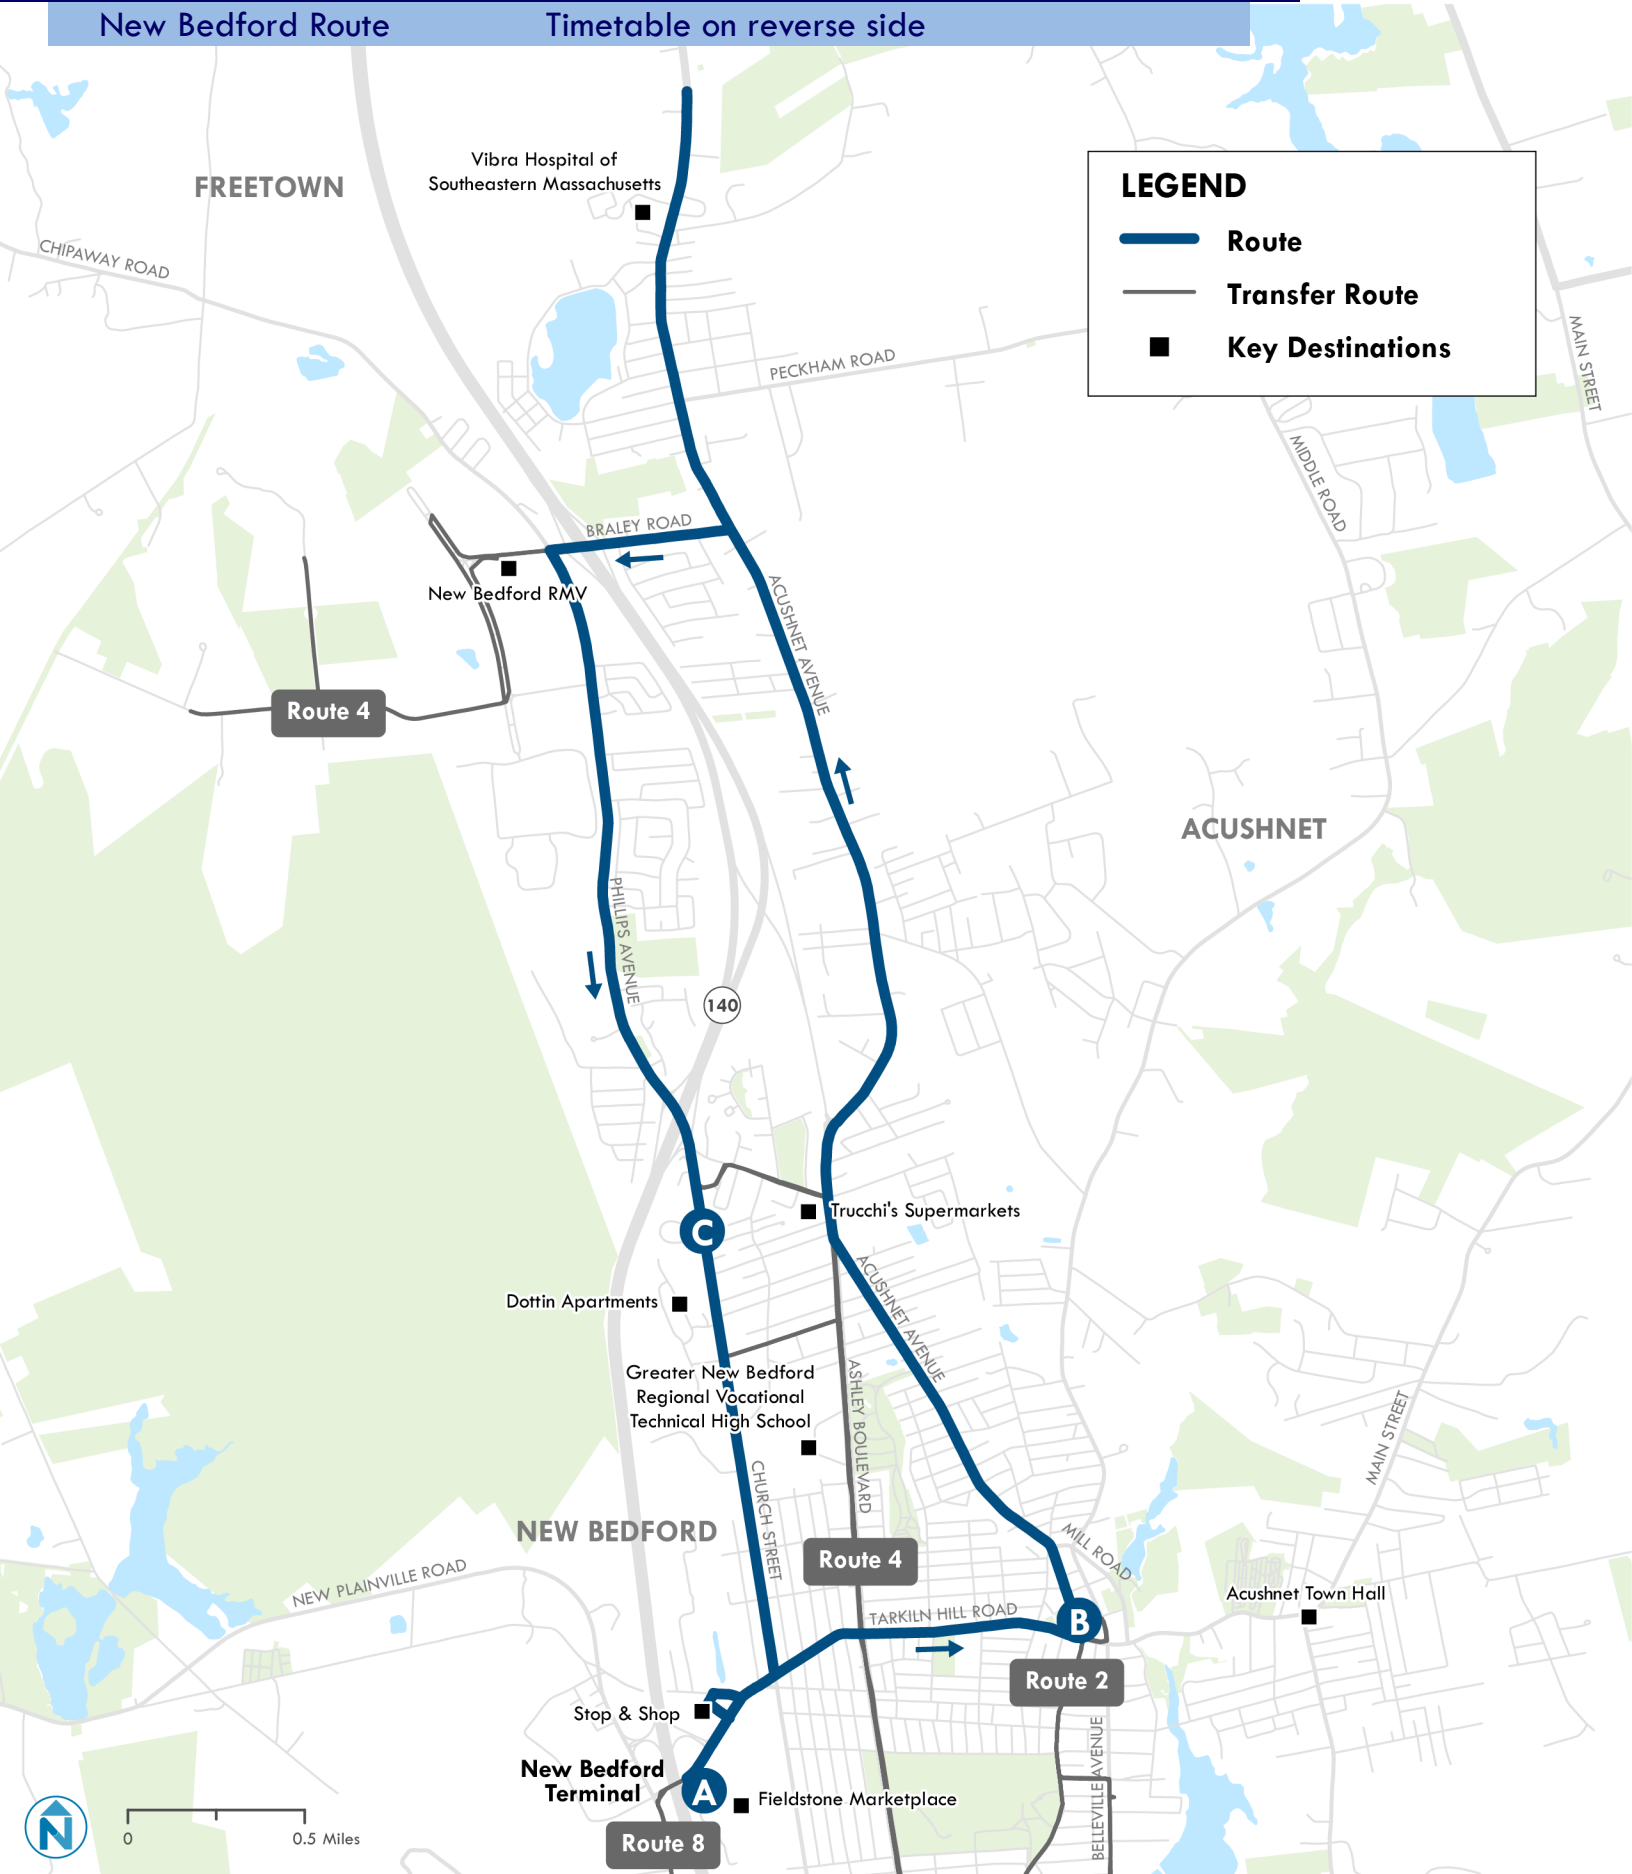

## Weekday Loop

A/D	B	C	A/D
Fieldstone Marketplace	Lund's Corner	Church St and Amanda Ave	Fieldstone Marketplace
9:05 AM	9:15	9:36	9:41
9:45 AM	9:55	10:16	10:21
10:25 AM	10:35	10:56	11:01
11:05 AM	11:15	11:36	11:41
11:45 AM	11:55	12:16	12:21
12:25 PM	12:35	12:56	1:01
1:05 PM	1:15	1:36	1:41
1:45 PM	1:55	2:16	2:21
2:25 PM	2:35	2:56	3:01
3:05 PM	3:15	3:36	3:41
3:45 PM	3:55	4:16	4:21
4:25 PM	4:35	4:56	5:01

## Saturday Loop

A/D	B	C	A/D
Fieldstone Marketplace	Lund's Corner	Church St and Amanda Ave	Fieldstone Marketplace
9:05 AM	9:13	9:30	9:35
9:45 AM	9:53	10:10	10:15
10:25 AM	10:33	10:50	10:55
11:05 AM	11:13	11:30	11:35
11:45 AM	11:53	12:10	12:15
12:25 PM	12:33	12:50	12:55
1:05 PM	1:13	1:30	1:35
1:45 PM	1:53	2:10	2:15
2:25 PM	2:33	2:50	2:55
3:05 PM	3:13	3:30	3:35
3:45 PM	3:53	4:10	4:15
4:25 PM	4:33	4:50	4:55

Visit our website!

Scan this QR code with your mobile device's camera

Holiday service operates on a Saturday schedule

# Route 21 North End Shuttle

New Bedford Route

Timetable on reverse side

**LEGEND**

- Route
- Transfer Route
- Key Destinations