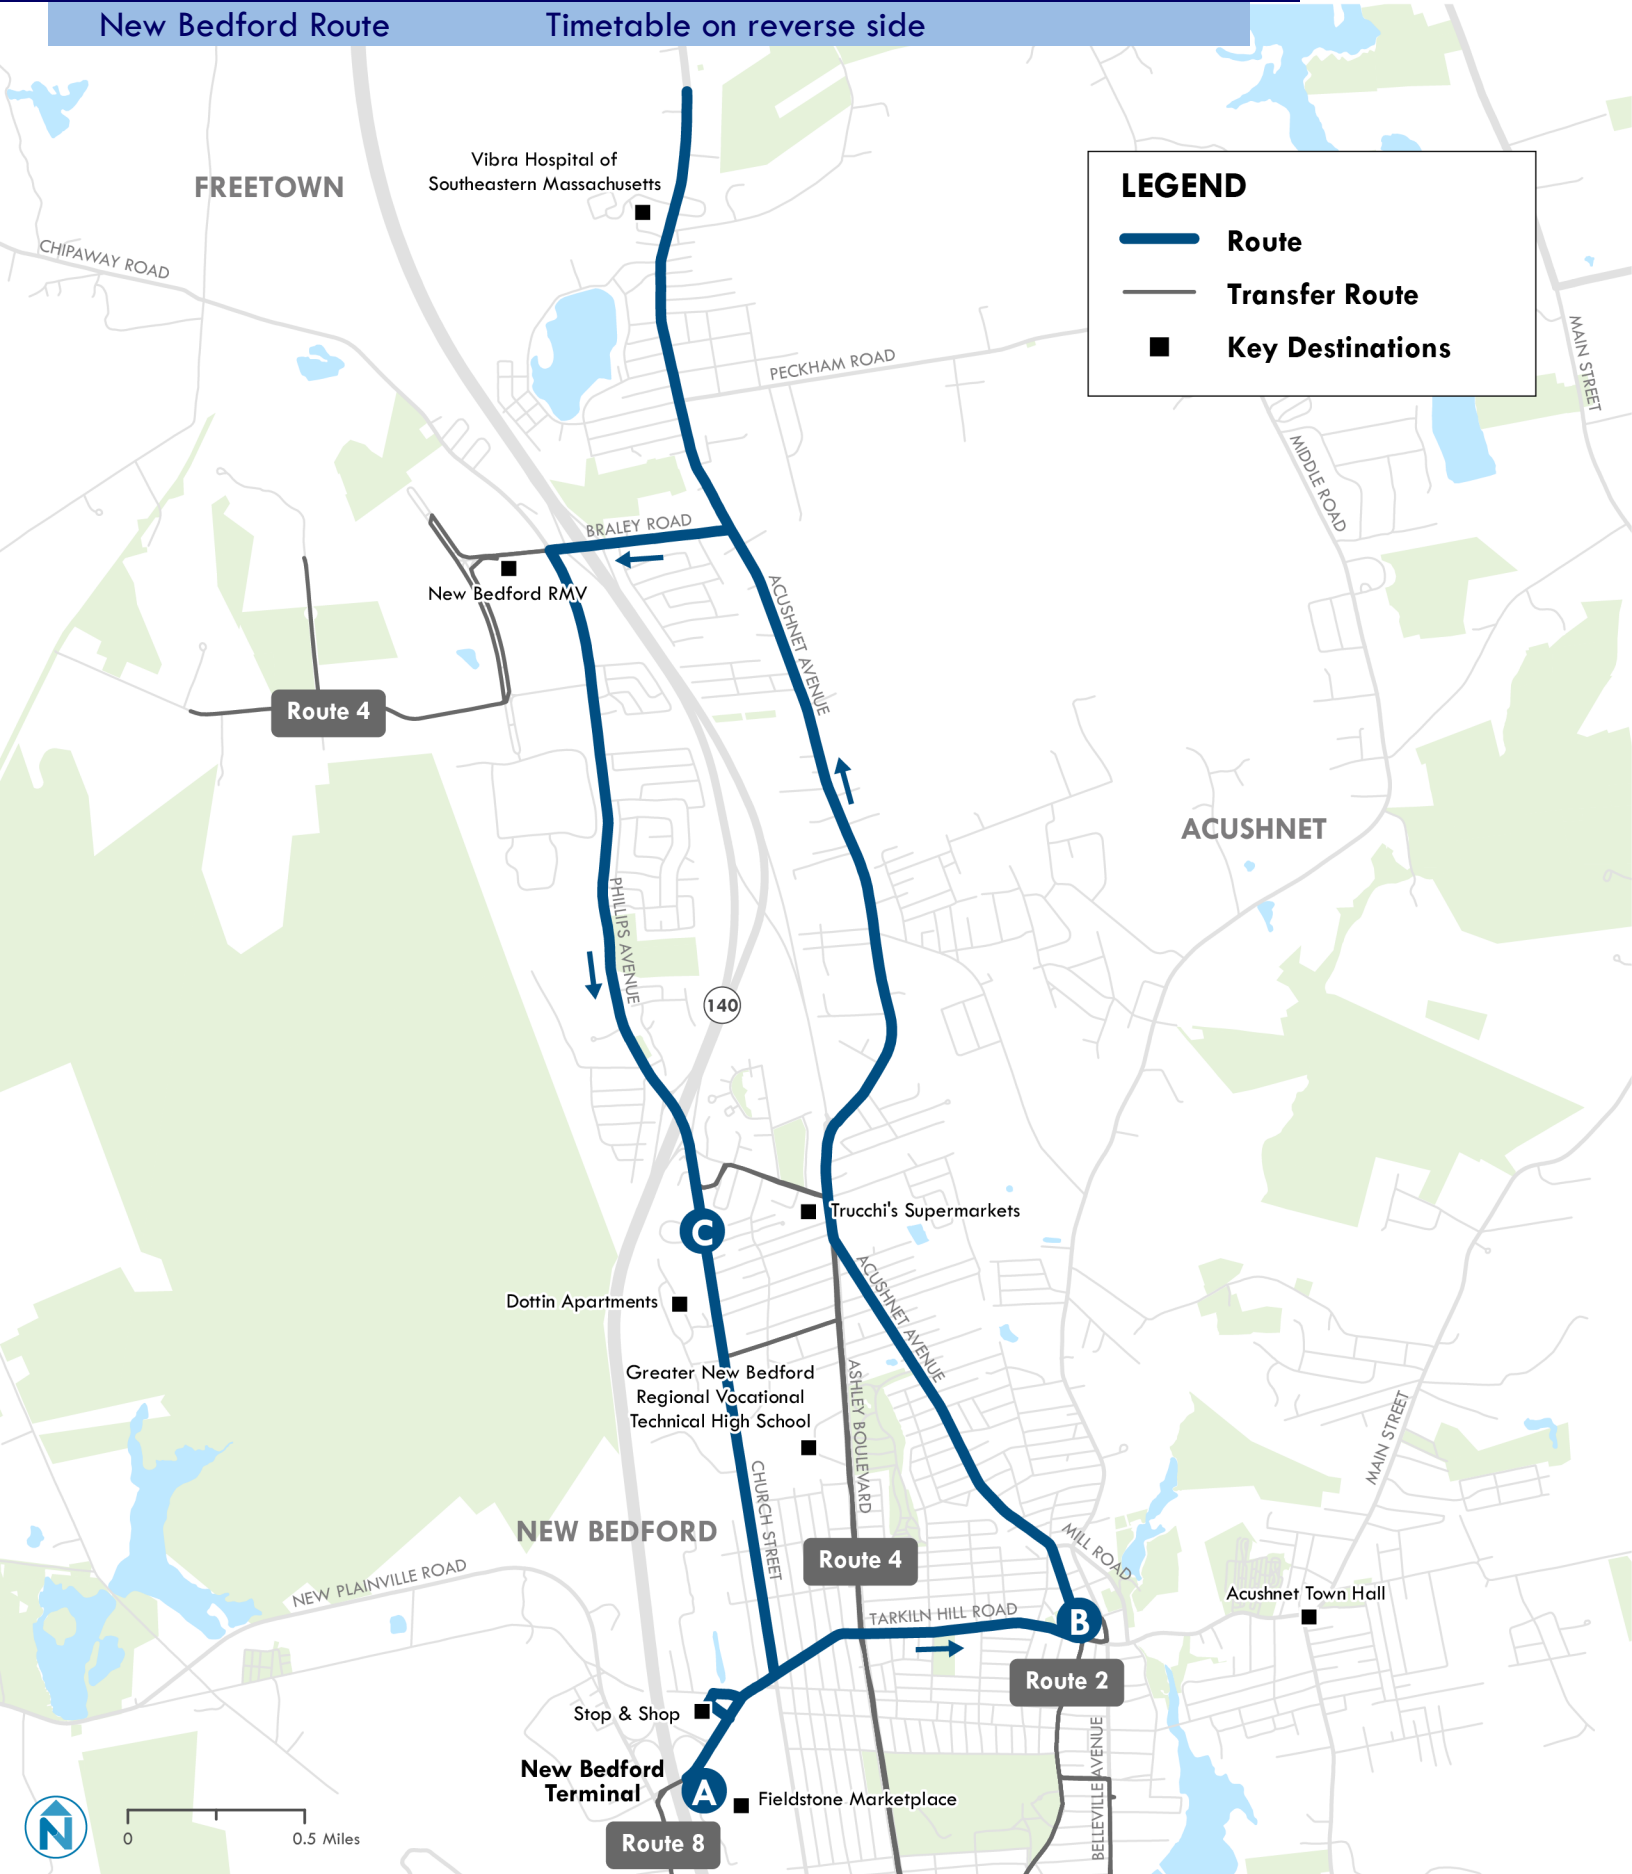

Route 21 North End Shuttle

New Bedford Route

Map on reverse side

Fares

	Cash	CharlieCard**
Regular	\$1.50	\$1.25
Reduced*	\$0.75	\$0.60

- Children age five and younger ride for free. Up to two free children are allowed with each adult.
- Free transfers are valid for 90 minutes from time of boarding first bus to time of boarding second bus.
- * To find out if you qualify for a reduced fare, and for more information on fares, go to www.srtabus.com.
- ** One two-hour transfer from any bus to any bus, in any direction.

Contact SRTA

 SRTA
700 Pleasant St, Suite 530
New Bedford, MA 02740
508-999-5211
www.srtabus.com

Weekday Loop

A/D	B	C	A/D
Fieldstone Marketplace	Lund's Corner	Church St and Amanda Ave	Fieldstone Marketplace
9:05 AM	9:15 AM	9:36 AM	9:41 AM
9:45 AM	9:55 AM	10:16 AM	10:21 AM
10:25 AM	10:35 AM	10:56 AM	11:01 AM
11:05 AM	11:15 AM	11:36 AM	11:41 AM
11:45 AM	11:55 AM	12:16 PM	12:21 PM
12:25 PM	12:35 PM	12:56 PM	1:01 PM
1:05 PM	1:15 PM	1:36 PM	1:41 PM
1:45 PM	1:55 PM	2:16 PM	2:21 PM
2:25 PM	2:35 PM	2:56 PM	3:01 PM
3:05 PM	3:15 PM	3:36 PM	3:41 PM
3:45 PM	3:55 PM	4:16 PM	4:21 PM
4:25 PM	4:35 PM	4:56 PM	5:01 PM

Saturday Loop

A/D	B	C	A/D
Fieldstone Marketplace	Lund's Corner	Church St and Amanda Ave	Fieldstone Marketplace
9:05 AM	9:13 AM	9:30 AM	9:35 AM
9:45 AM	9:53 AM	10:10 AM	10:15 AM
10:25 AM	10:33 AM	10:50 AM	10:55 AM
11:05 AM	11:13 AM	11:30 AM	11:35 AM
11:45 AM	11:53 AM	12:10 PM	12:15 PM
12:25 PM	12:33 PM	12:50 PM	12:55 PM
1:05 PM	1:13 PM	1:30 PM	1:35 PM
1:45 PM	1:53 PM	2:10 PM	2:15 PM
2:25 PM	2:33 PM	2:50 PM	2:55 PM
3:05 PM	3:13 PM	3:30 PM	3:35 PM
3:45 PM	3:53 PM	4:10 PM	4:15 PM
4:25 PM	4:33 PM	4:50 PM	4:55 PM

Visit our website!

Scan this QR code with your mobile device's camera

Holiday service operates on a Saturday schedule

Route 21 North End Shuttle

New Bedford Route

Timetable on reverse side

LEGEND

- Route
- Transfer Route
- Key Destinations