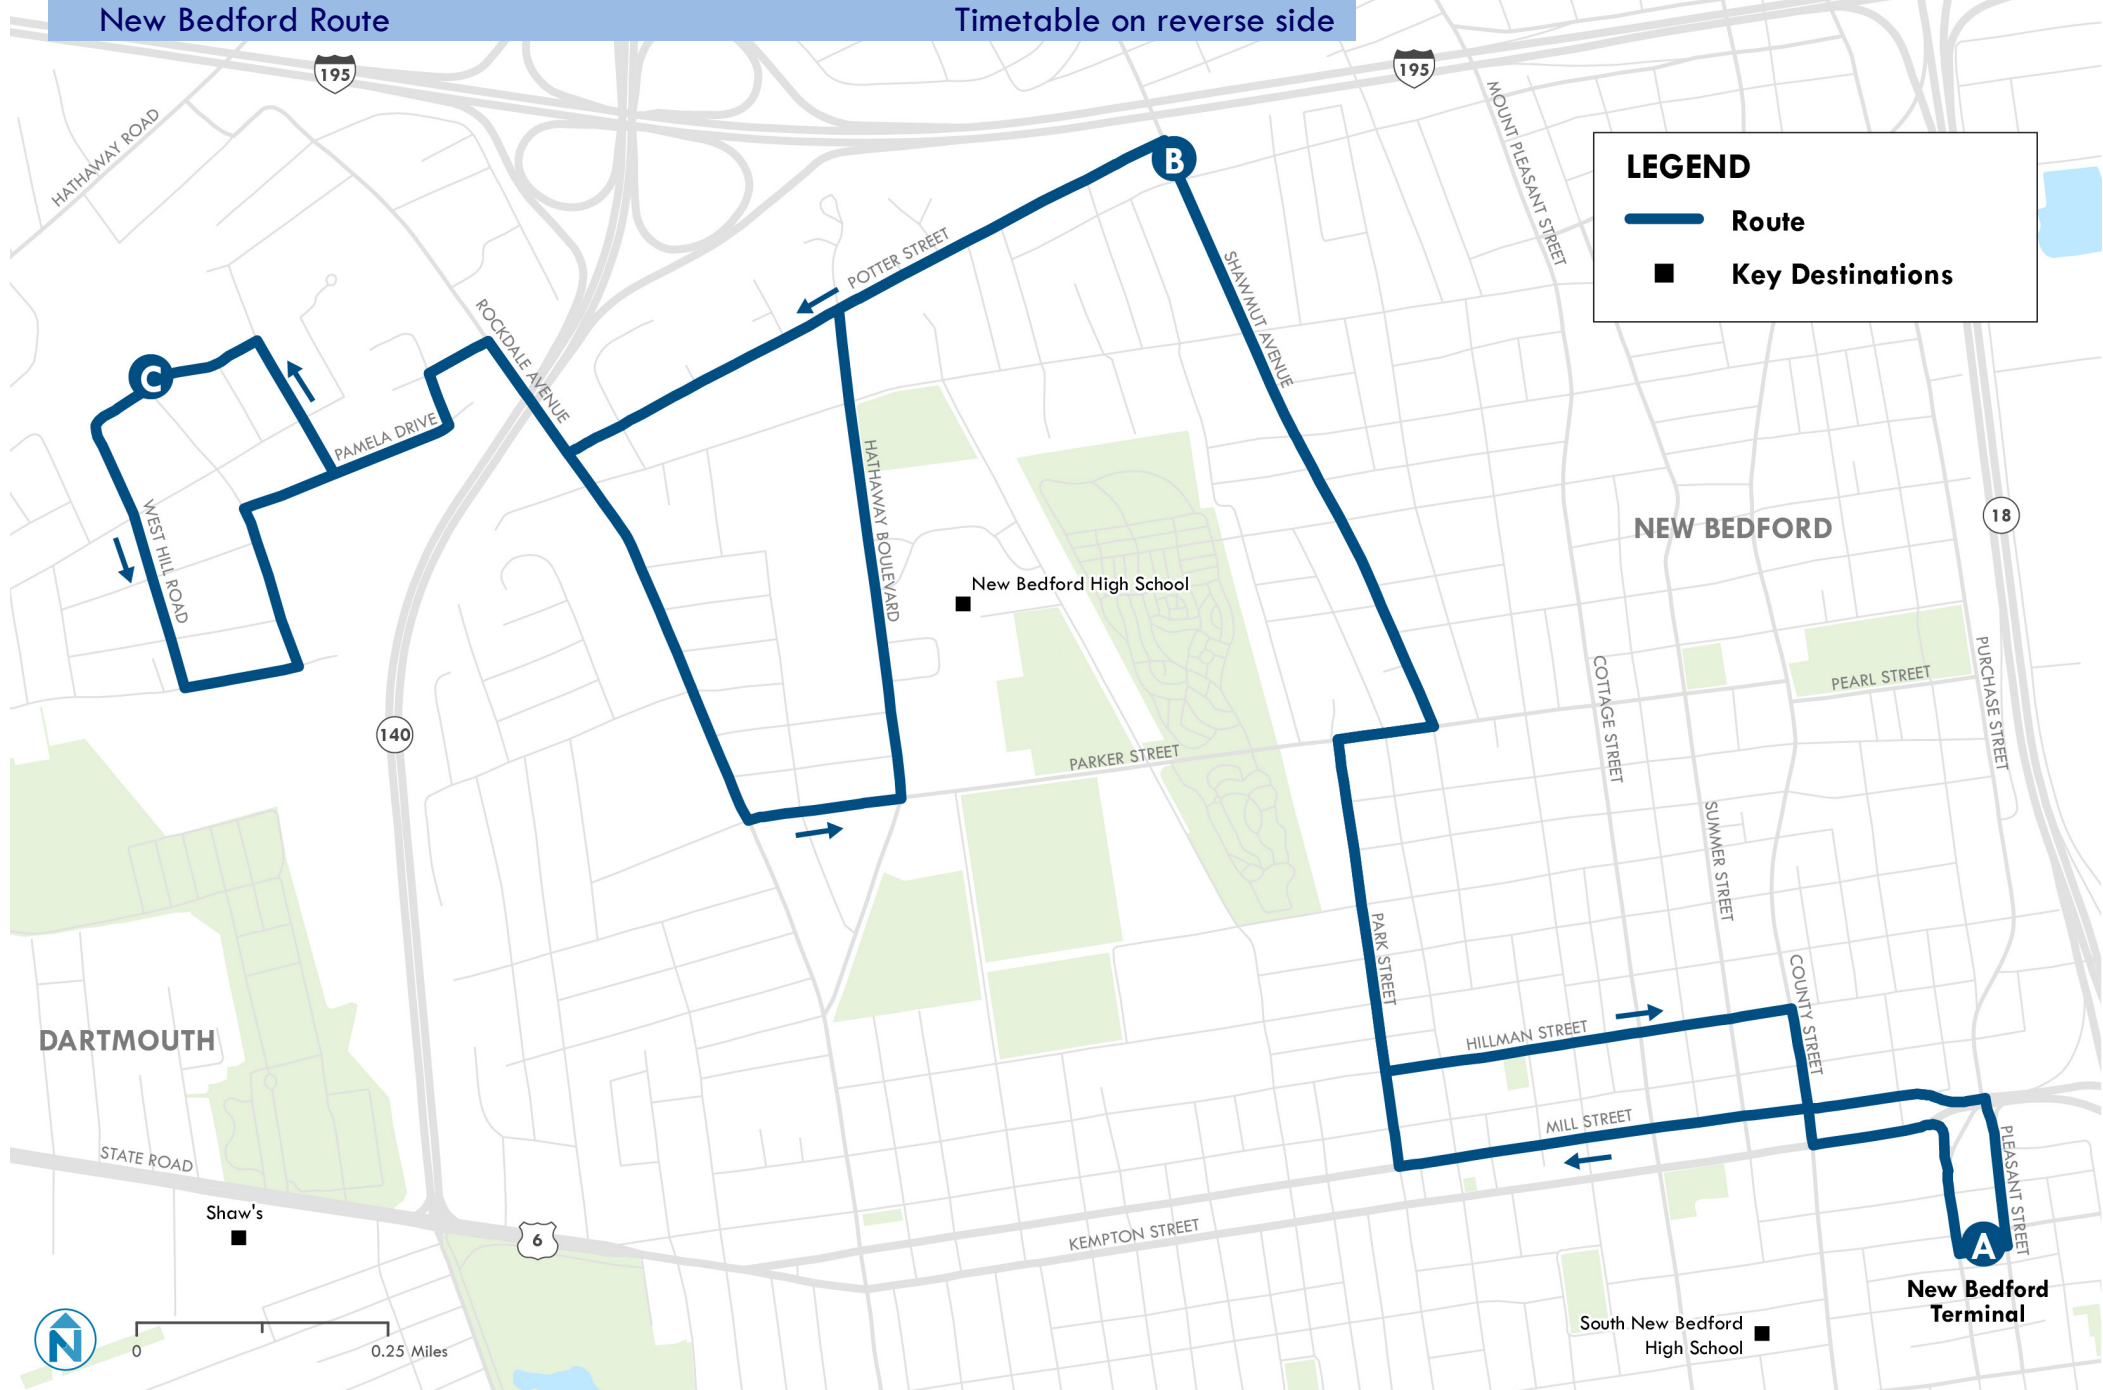

Weekday Inbound

C	B	A
Rockway St and Carriage Dr	Shawmut Ave and Potter St	SRTA Terminal
6:20 AM	6:32 AM	6:41 AM
7:20 AM	7:32 AM	7:41 AM
8:20 AM	8:32 AM	8:41 AM
9:20 AM	9:32 AM	9:41 AM
10:20 AM	10:32 AM	10:41 AM
11:20 AM	11:32 AM	11:41 AM
12:20 PM	12:32 PM	12:41 PM
1:20 PM	1:32 PM	1:41 PM
2:20 PM	2:32 PM	2:41 PM
3:20 PM	3:32 PM	3:41 PM
4:20 PM	4:32 PM	4:41 PM
5:20 PM	5:32 PM	5:41 PM

Saturday Outbound

A	B	C
SRTA Terminal	Shawmut Ave and Potter St	Rockway St and Carriage Dr
7:20 AM	7:28 AM	7:34 AM
8:20 AM	8:28 AM	8:34 AM
9:20 AM	9:28 AM	9:34 AM
10:20 AM	10:28 AM	10:34 AM
11:20 AM	11:28 AM	11:34 AM
12:20 PM	12:28 PM	12:34 PM
1:20 PM	1:28 PM	1:34 PM
2:20 PM	2:28 PM	2:34 PM
3:20 PM	3:28 PM	3:34 PM
4:20 PM	4:28 PM	4:34 PM

Saturday Inbound

C	B	A
Rockway St and Carriage Dr	Shawmut Ave and Potter St	SRTA Terminal
7:35 AM	7:45 AM	7:54 AM
8:35 AM	8:45 AM	8:54 AM
9:35 AM	9:45 AM	9:54 AM
10:35 AM	10:45 AM	10:54 AM
11:34 AM	11:49 AM	11:54 AM
12:35 PM	12:45 PM	12:54 PM
1:35 PM	1:45 PM	1:54 PM
2:35 PM	2:45 PM	2:54 PM
3:35 PM	3:45 PM	3:54 PM
4:35 PM	4:45 PM	4:54 PM

Visit our website!

Scan this QR code with your mobile device's camera

Holiday service operates on a Saturday schedule

Route 6 Shawmut

New Bedford Route

Timetable on reverse side

LEGEND

- Route
- Key Destinations