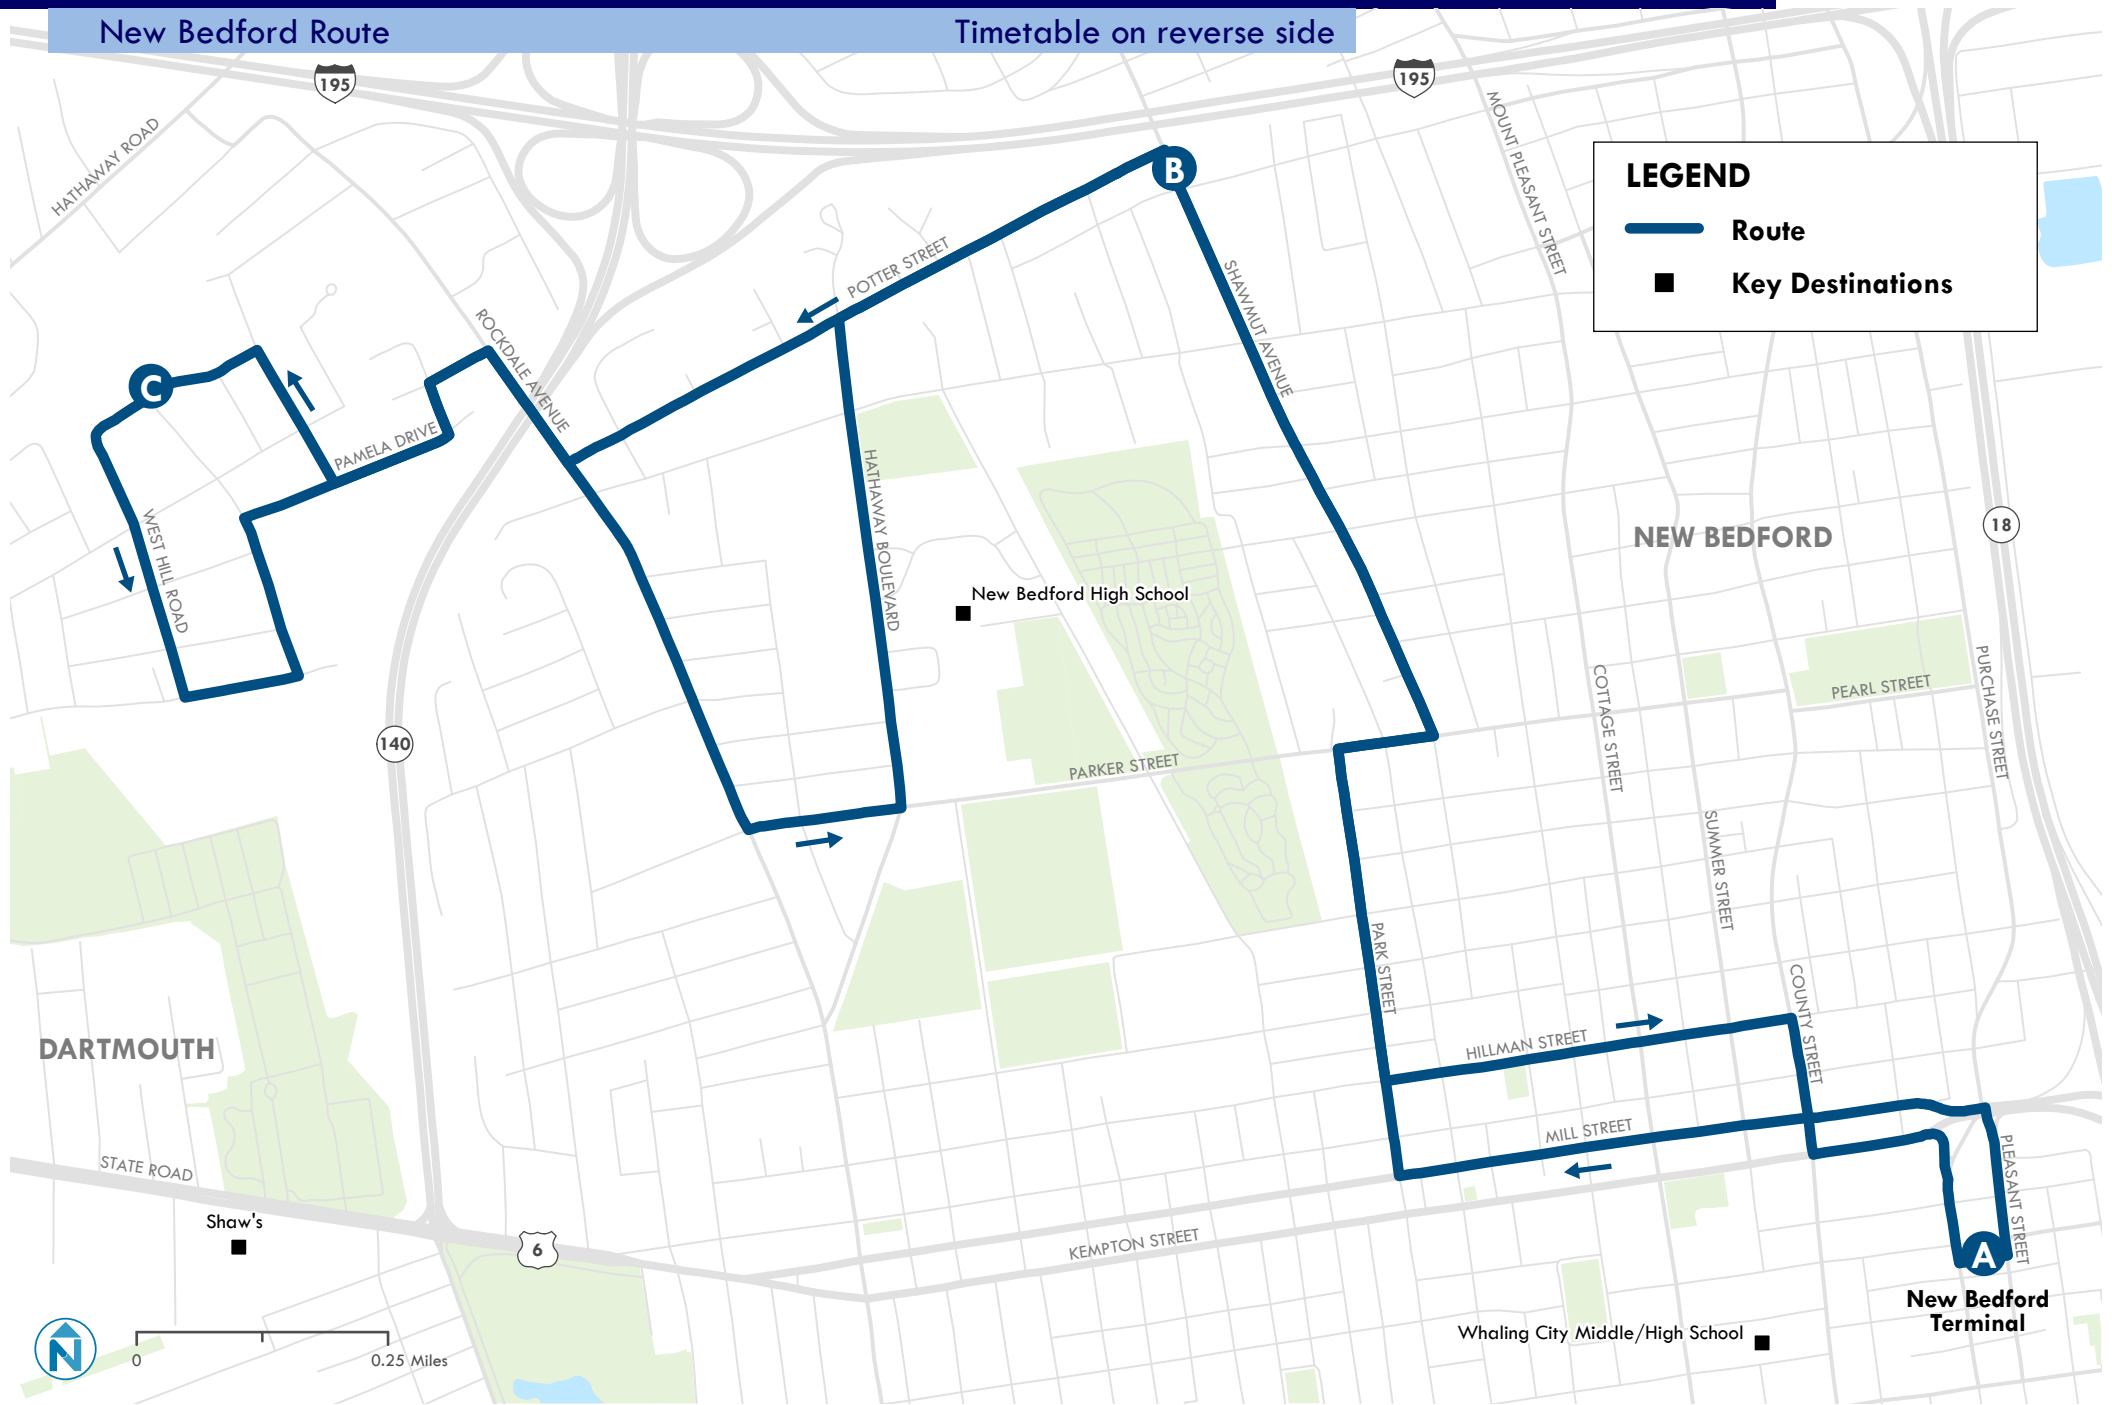

Weekday Inbound

| C | B | A |
|----------------------------|---------------------------|-----------------|
| Rockway St and Carriage Dr | Shawmut Ave and Potter St | SRTA Terminal |
| 6:20 AM | 6:32 AM | 6:41 AM |
| 7:20 AM | 7:36 AM | 7:45 AM |
| 8:20 AM | 8:32 AM | 8:41 AM |
| 9:20 AM | 9:32 AM | 9:41 AM |
| 10:20 AM | 10:32 AM | 10:41 AM |
| 11:20 AM | 11:32 AM | 11:41 AM |
| 12:20 PM | 12:32 PM | 12:41 PM |
| 1:20 PM | 1:32 PM | 1:41 PM |
| 2:20 PM | 2:32 PM | 2:41 PM |
| 3:20 PM | 3:32 PM | 3:41 PM |
| 4:20 PM | 4:32 PM | 4:41 PM |
| 5:20 PM | 5:32 PM | 5:41 PM |

Saturday Outbound

| A | B | C |
|-----------------|---------------------------|----------------------------|
| SRTA Terminal | Shawmut Ave and Potter St | Rockway St and Carriage Dr |
| 7:20 AM | 7:27 AM | 7:34 AM |
| 8:20 AM | 8:27 AM | 8:34 AM |
| 9:20 AM | 9:27 AM | 9:34 AM |
| 10:20 AM | 10:27 AM | 10:34 AM |
| 11:20 AM | 11:27 AM | 11:34 AM |
| 12:20 PM | 12:27 PM | 12:34 PM |
| 1:20 PM | 1:27 PM | 1:34 PM |
| 2:20 PM | 2:27 PM | 2:34 PM |
| 3:20 PM | 3:27 PM | 3:34 PM |
| 4:20 PM | 4:27 PM | 4:34 PM |

Saturday Inbound

| C | B | A |
|----------------------------|---------------------------|-----------------|
| Rockway St and Carriage Dr | Shawmut Ave and Potter St | SRTA Terminal |
| 7:35 AM | 7:45 AM | 7:54 AM |
| 8:35 AM | 8:45 AM | 8:54 AM |
| 9:35 AM | 9:45 AM | 9:54 AM |
| 10:35 AM | 10:45 AM | 10:54 AM |
| 11:35 AM | 11:49 AM | 11:54 AM |
| 12:35 PM | 12:45 PM | 12:54 PM |
| 1:35 PM | 1:45 PM | 1:54 PM |
| 2:35 PM | 2:45 PM | 2:54 PM |
| 3:35 PM | 3:45 PM | 3:54 PM |
| 4:35 PM | 4:45 PM | 4:54 PM |

Visit our website!

Scan this QR code with your mobile device's camera

Holiday service operates on a Saturday schedule

Route 6 Shawmut

New Bedford Route

Timetable on reverse side

LEGEND

- Route
- Key Destinations