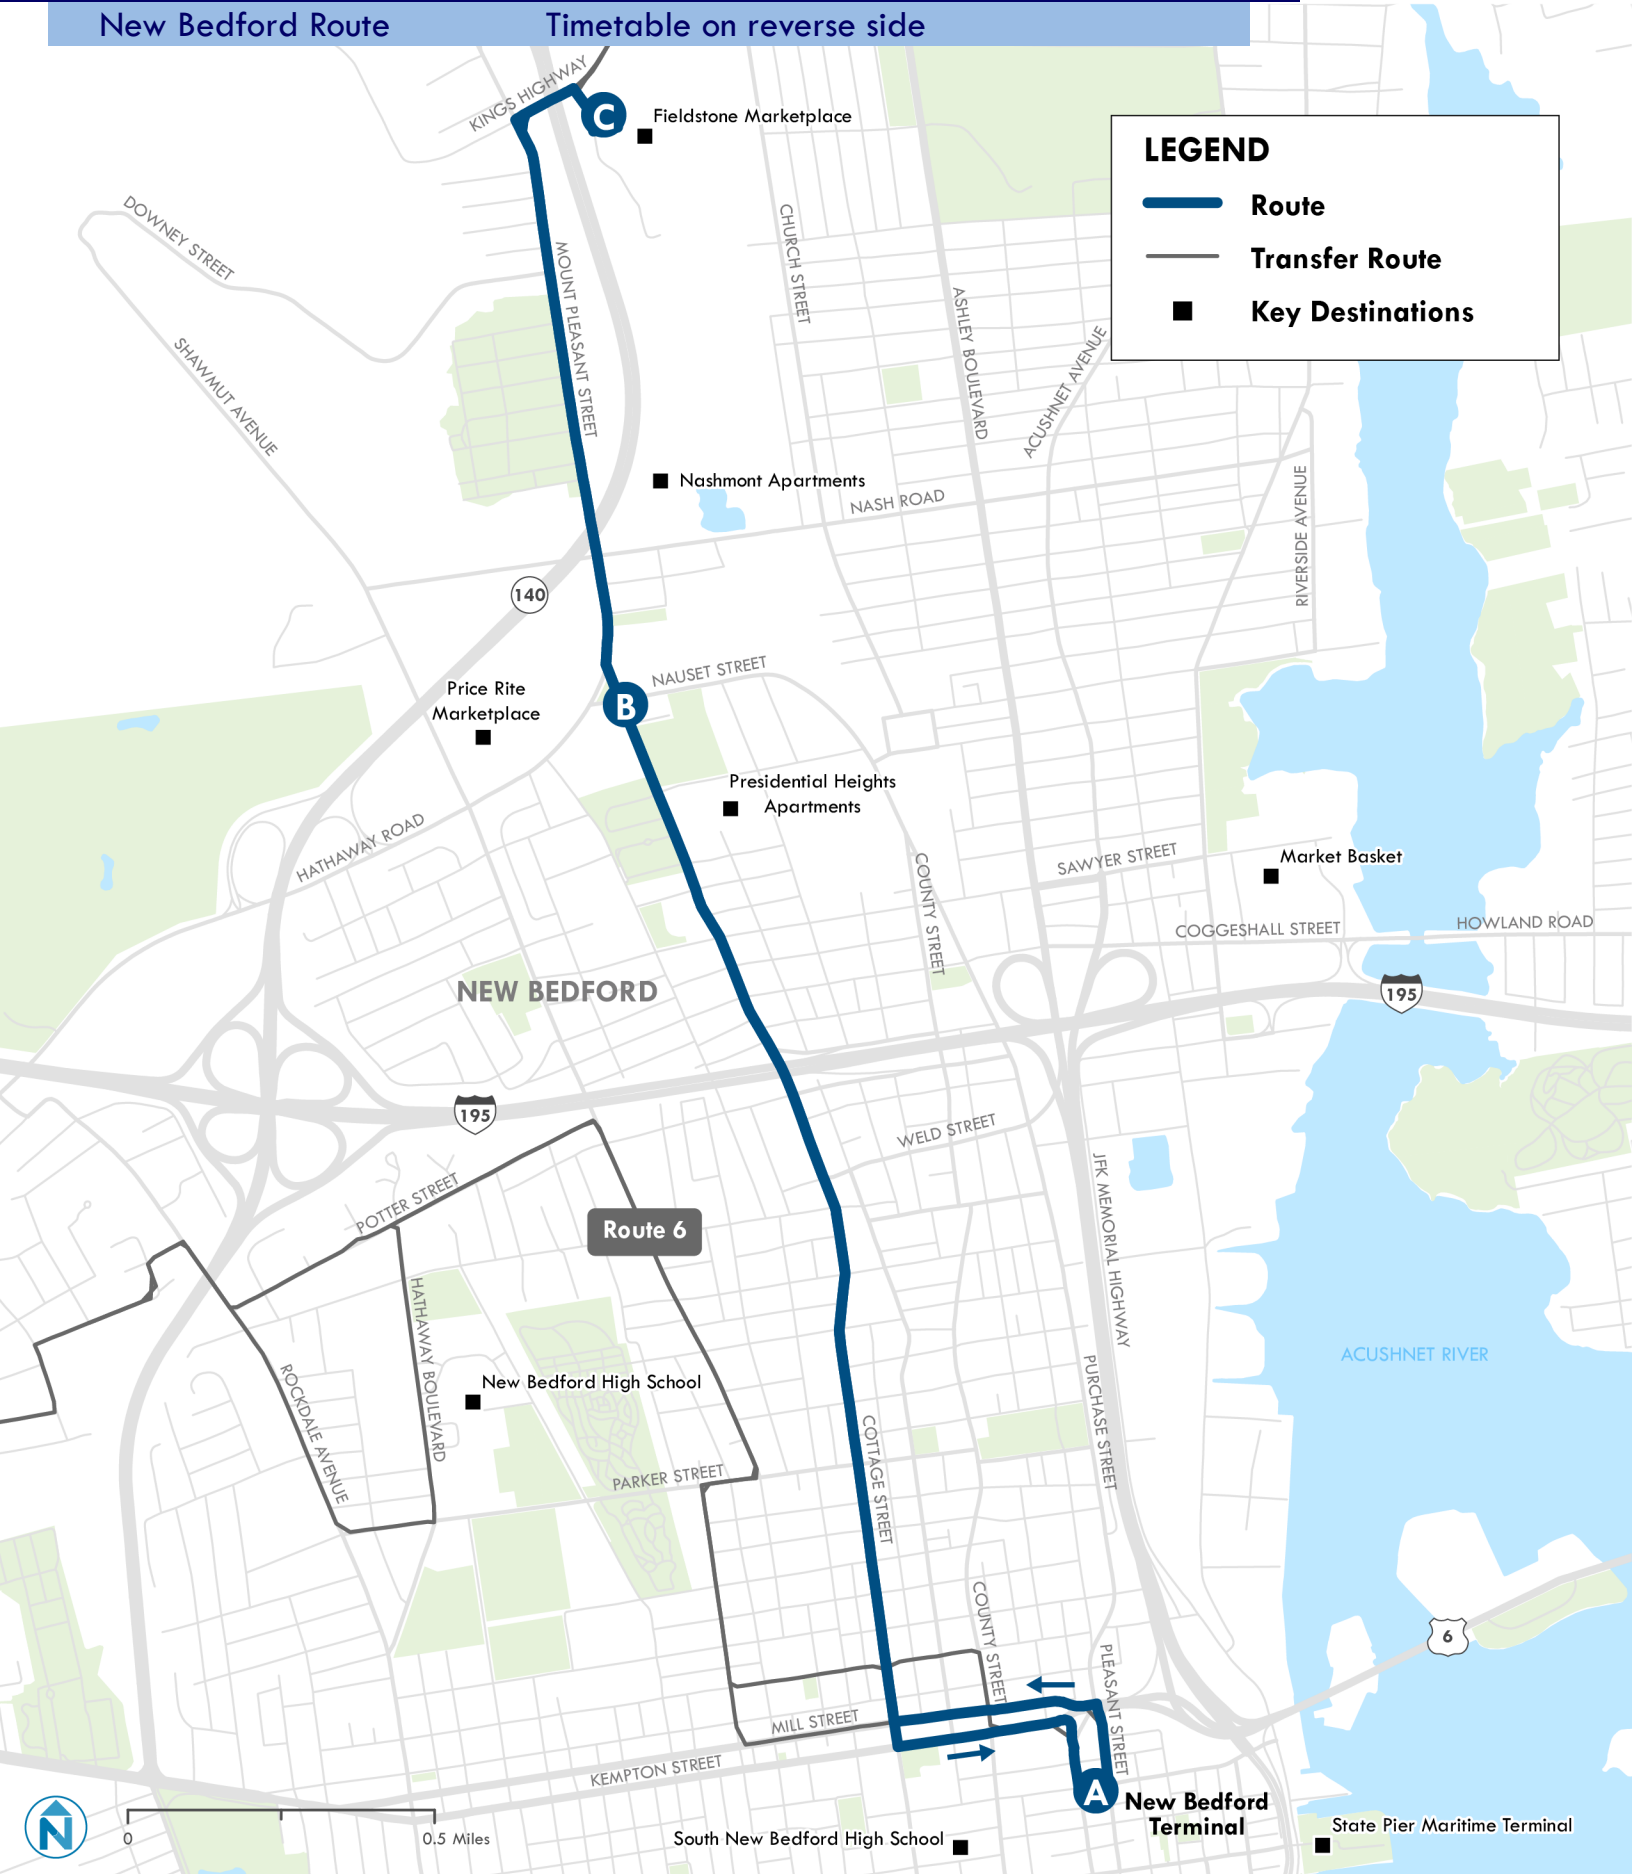

Route 8

Mount Pleasant

New Bedford Route

Map on reverse side

Fares

	Cash	CharlieCard**
Regular	\$1.50	\$1.25
Reduced*	\$0.75	\$0.60

- Children age five and younger ride for free. Up to two free children are allowed with each adult.
- Free transfers are valid for 90 minutes from time of boarding first bus to time of boarding second bus.
- * To find out if you qualify for a reduced fare, and for more information on fares, go to www.srtabus.com.
- ** One two-hour transfer from any bus to any bus, in any direction.

Saturday Outbound

A	B	C
SRTA Terminal	Mt Pleasant St and Nauset St	Fieldstone Marketplace
8:05 AM	8:17	8:21
8:45 AM	8:57	9:01
9:25 AM	9:37	9:41
10:05 AM	10:17	10:21
10:45 AM	10:57	11:01
11:25 AM	11:37	11:41
12:05 PM	12:17	12:21
12:45 PM	12:57	1:01
1:25 PM	1:37	1:41
2:05 PM	2:17	2:21
2:45 PM	2:57	3:01
3:25 PM	3:37	3:41
4:05 PM	4:17	4:21
4:45 PM	4:57	5:01

Saturday Inbound

C	B	A
Fieldstone Marketplace	Mt Pleasant St and Nauset St	SRTA Terminal
8:25 AM	8:30	8:41
9:05 AM	9:10	9:21
9:35 AM	9:40	9:51
10:15 AM	10:20	10:31
10:55 AM	11:00	11:11
11:35 AM	11:40	11:51
12:15 PM	12:20	12:31
12:55 PM	1:00	1:11
1:35 PM	1:40	1:51
2:15 PM	2:20	2:31
2:55 PM	3:00	3:11
3:35 PM	3:40	3:51
4:15 PM	4:20	4:31
4:55 PM	5:00	5:11

Visit our website!

Scan this QR code with your mobile device's camera

Holiday service operates on a Saturday schedule

Route 8 Mount Pleasant

New Bedford Route

Timetable on reverse side

LEGEND

- Route
- Transfer Route
- Key Destinations