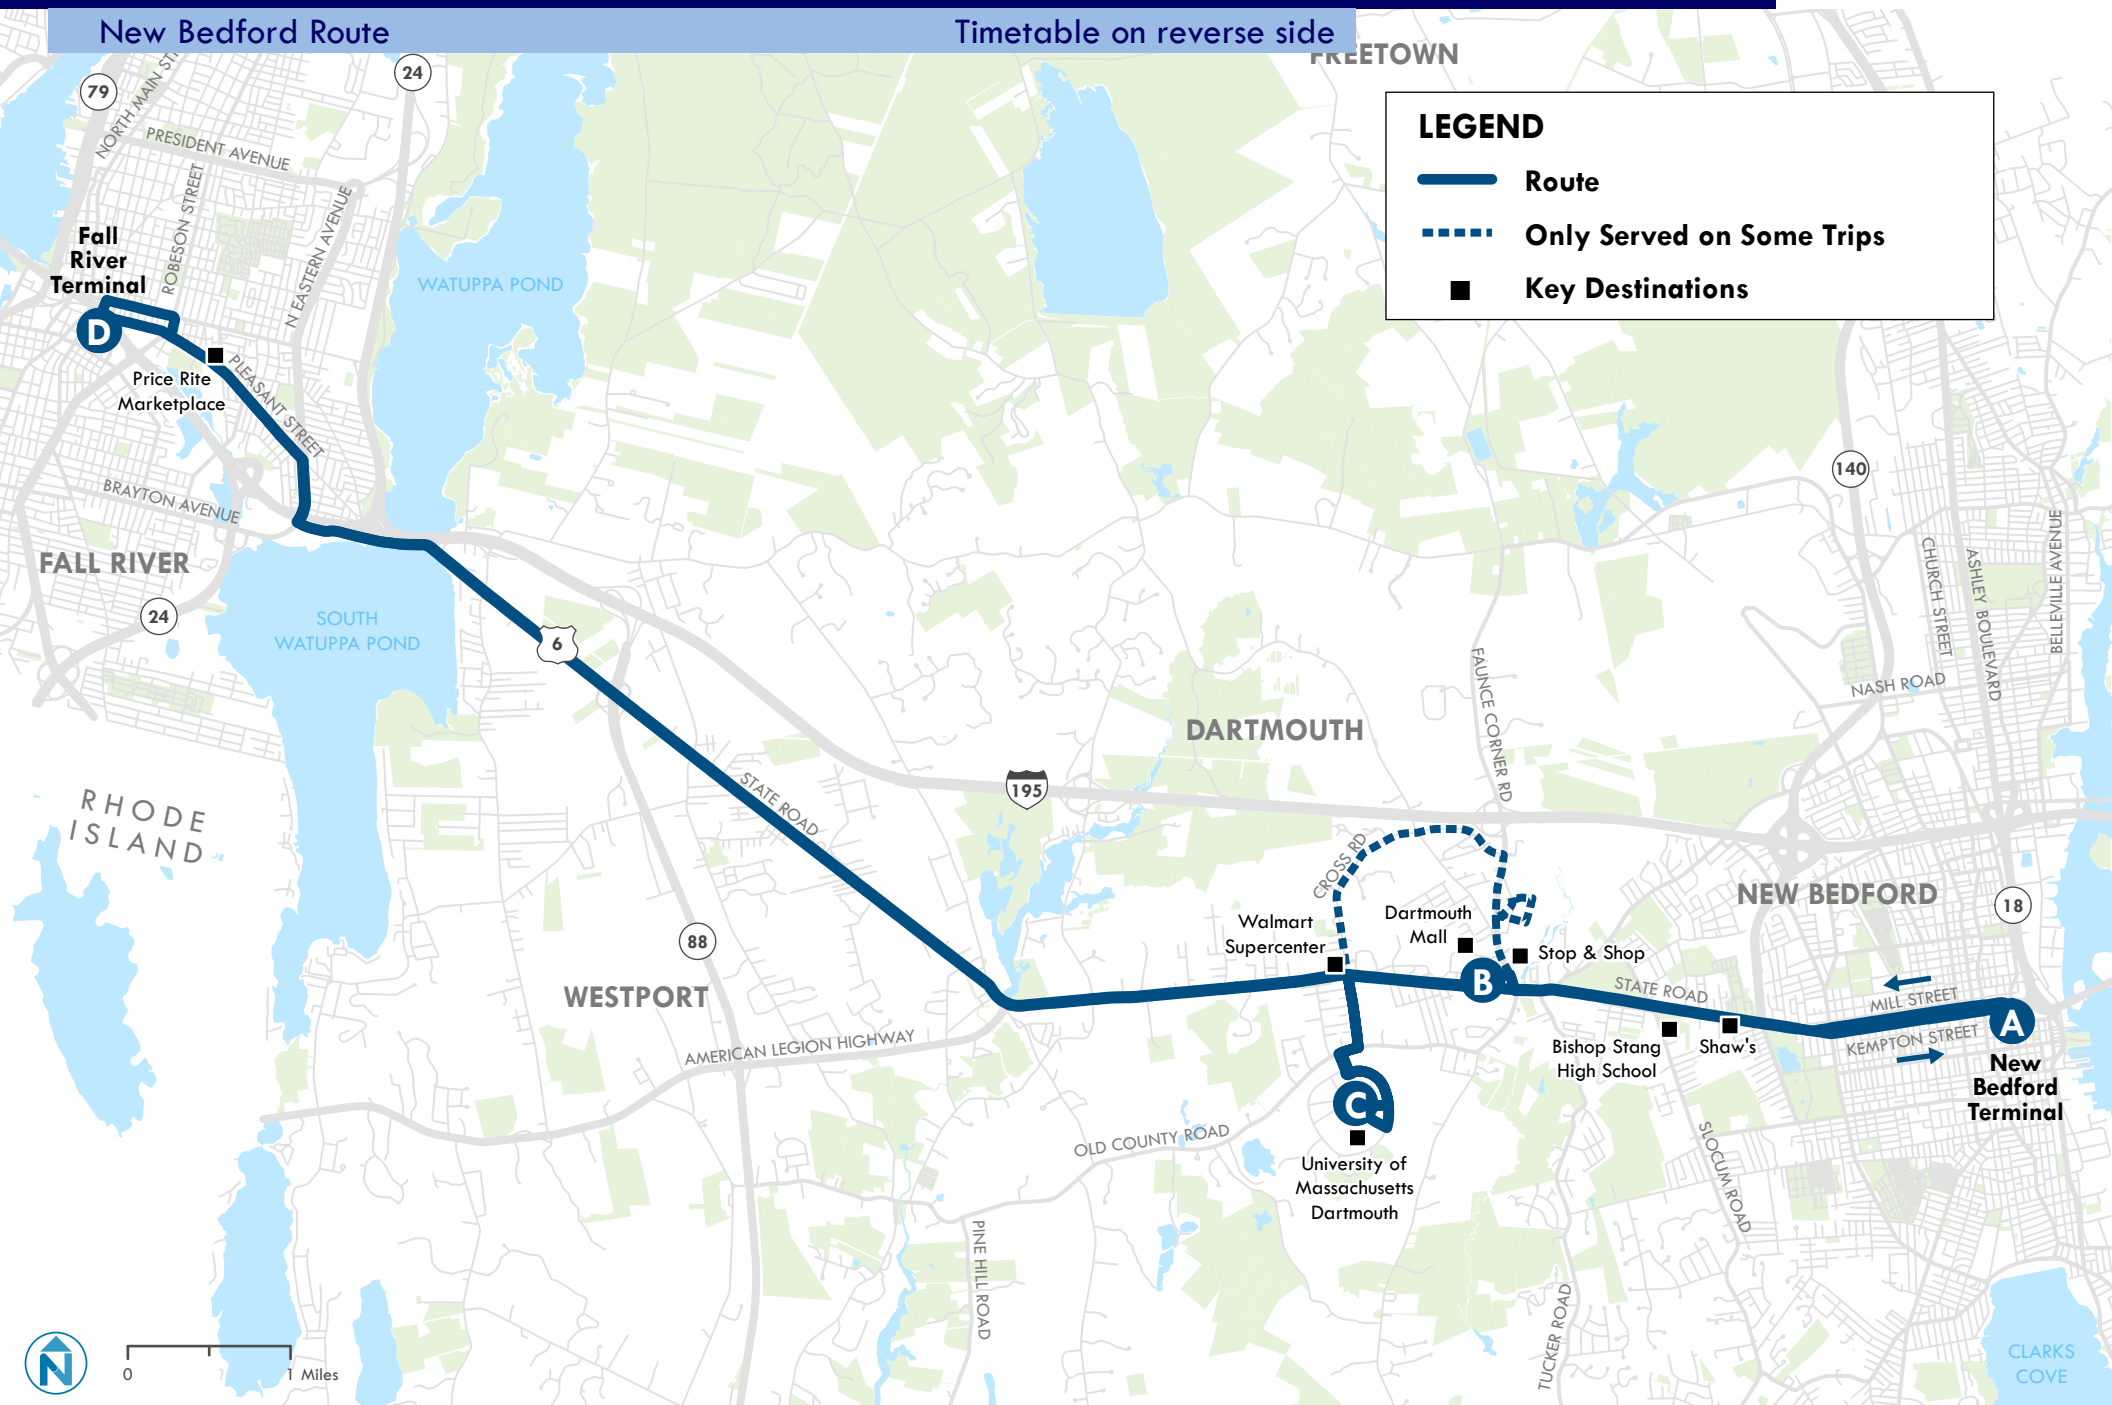

Weekday Fall River to New Bedford

D	C	B	A
Fall River Terminal	UMass Dartmouth	Dartmouth Mall	New Bedford Terminal
7:05 AM	7:37 AM	7:50 AM	8:05 AM
8:05 AM	8:37 AM	8:50 AM	9:05 AM
9:05 AM	9:37 AM	9:50 AM	10:05 AM
10:05 AM	10:37 AM	10:50 AM	11:05 AM
10:35 AM	11:07 AM	11:20 AM	11:35 AM
11:05 AM	11:37 AM	11:50 AM	12:05 PM
11:35 AM	12:07 PM	12:20 PM	12:35 PM
12:05 PM	12:37 PM	12:50 PM	1:05 PM
12:35 PM	1:07 PM	1:20 PM	1:35 PM
1:05 PM	1:37 PM	1:50 PM	2:05 PM
1:35 PM	2:07 PM	2:20 PM	2:35 PM
2:05 PM	2:37 PM	2:50 PM	3:05 PM
2:35 PM	3:07 PM	3:20 PM	3:35 PM
3:05 PM	3:37 PM	3:50 PM	4:05 PM
3:35 PM	4:07 PM	4:20 PM	4:35 PM
4:05 PM	4:37 PM	4:50 PM	5:05 PM
4:35 PM	5:07 PM	5:20 PM	5:35 PM
5:05 PM	5:37 PM	5:50 PM	6:05 PM
5:35 PM	6:07 PM	6:20 PM	6:35 PM
6:05 PM ^{CR}	6:35 PM ^{CR}	6:52 PM ^{CR}	7:06 PM ^{CR}
7:05 PM ^{CR}	7:35 PM ^{CR}	7:52 PM ^{CR}	8:06 PM ^{CR}
8:05 PM ^{CR}	8:35 PM ^{CR}	8:52 PM ^{CR}	9:06 PM ^{CR}
9:05 PM ^{CR}	9:35 PM ^{CR}	9:52 PM ^{CR}	10:06 PM ^{CR}

Saturday Fall River to New Bedford

D	C	B	A
Fall River Terminal	UMass Dartmouth	Dartmouth Mall	New Bedford Terminal
9:05 AM	9:36 AM	9:50 AM	10:05 AM
10:05 AM	10:36 AM	10:50 AM	11:05 AM
11:05 AM	11:36 AM	11:50 AM	12:05 PM
12:05 PM	12:36 PM	12:50 PM	1:05 PM
1:05 PM	1:36 PM	1:50 PM	2:05 PM
2:05 PM	2:36 PM	2:50 PM	3:05 PM
3:05 PM	3:36 PM	3:50 PM	4:05 PM
4:05 PM	4:36 PM	4:50 PM	5:05 PM
5:05 PM	5:36 PM	5:50 PM	6:05 PM
6:05 PM ^{CR}	6:35 PM ^{CR}	6:50 PM ^{CR}	7:05 PM ^{CR}
7:05 PM ^{CR}	7:35 PM ^{CR}	7:50 PM ^{CR}	8:05 PM ^{CR}

Visit our website!

Scan this QR code with your mobile device's camera

^{CR} Service to Cross Road

Holiday service operates on a Saturday schedule

Route 9

Fall River-New Bedford Intercity

New Bedford Route

Timetable on reverse side

LEGEND

- Route
- Only Served on Some Trips
- Key Destinations