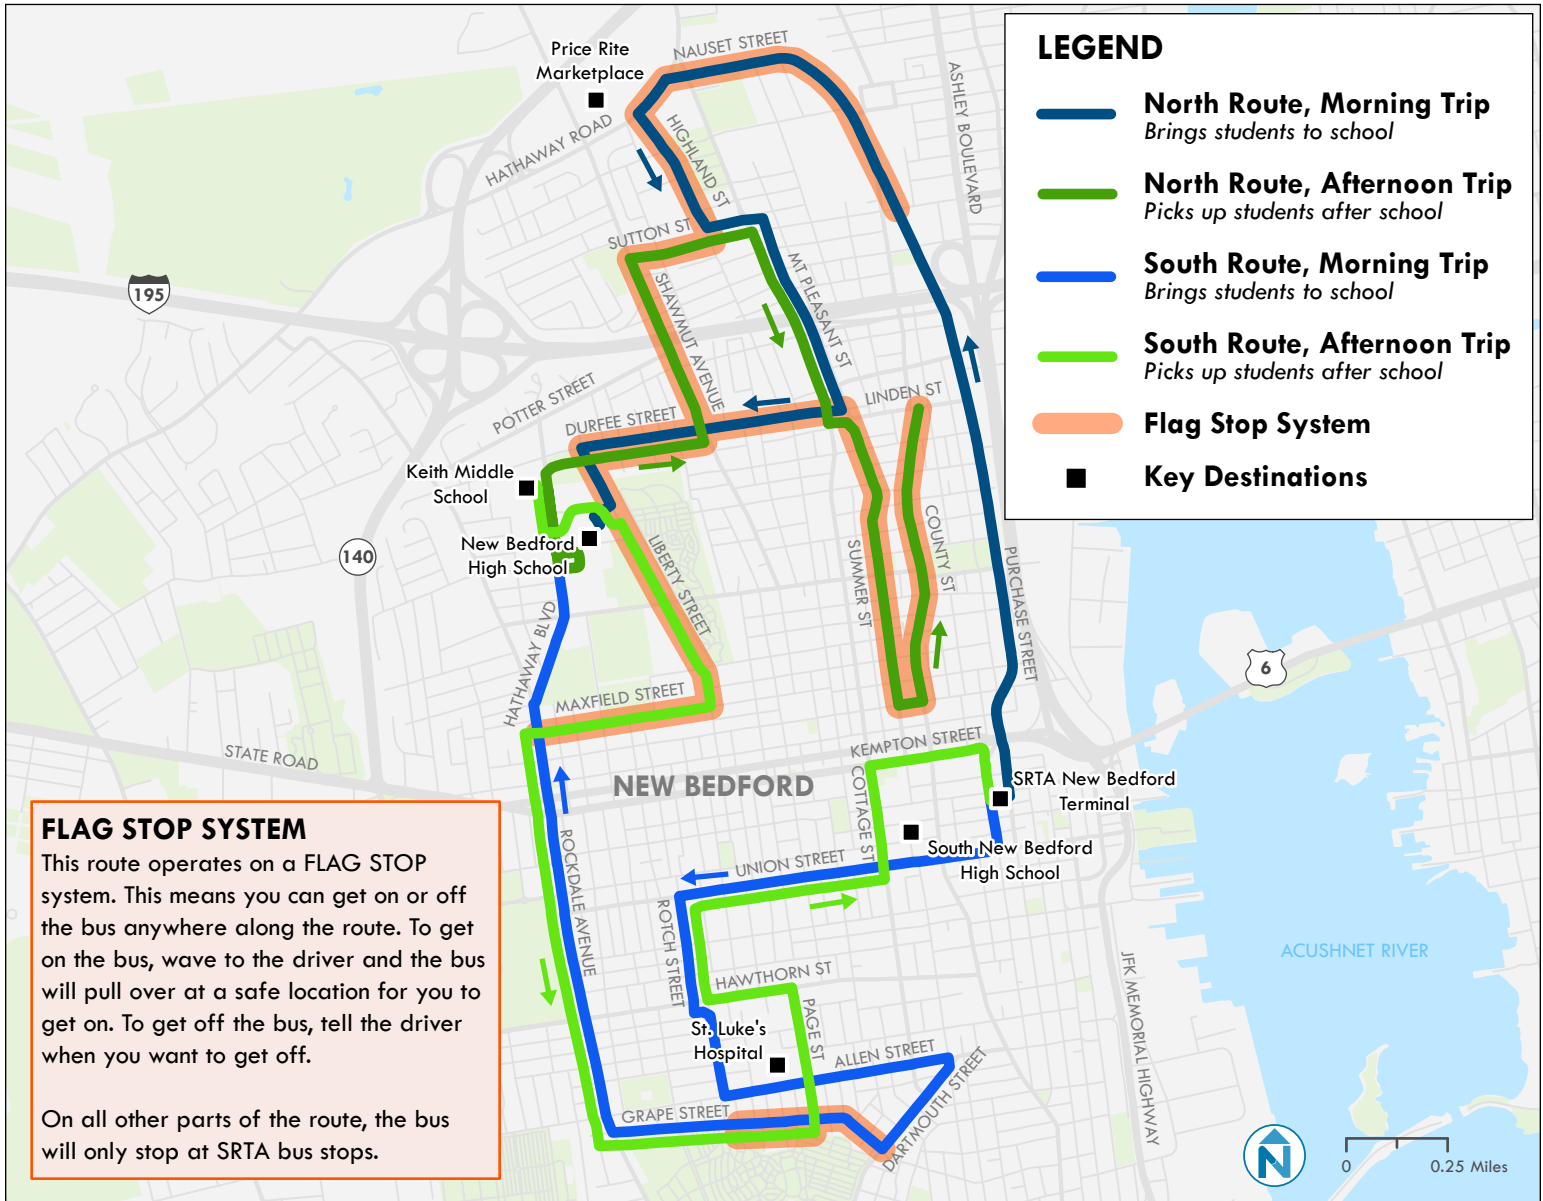

Keith Middle School Routes

Trips that serve Keith Middle School in the morning and afternoon

Schedule (School Days Only)

		North Route*	South Route**
Morning	Starts Trip	7:10 AM	7:17 AM
	Arrives Keith Middle School	7:35 AM	7:35 AM
Afternoon	Leaves Keith Middle School	2:40 PM	2:40 PM
	Arrives SRTA Terminal	3:00 PM	3:05 PM

* N = North route starts route at Purchase St and Weld St
 ** S = South route starts route at Cottage St and Kempton St

Fares

	Cash	CharlieCard**
Regular	\$1.50	\$1.25
Children 6-11*	\$0.75	\$0.75

- * Children age five and younger ride for free. Up to two free children are allowed with each adult.
- ** One two-hour transfer from any bus to any bus, in any direction.

Things to Remember

- Bring exact change. Fareboxes only issue change cards for more than \$0.99.
- The service on this map only occurs when school is in session.
- **The bus will travel from Keith Middle School then serve the high school then return to the New Bedford terminal.**