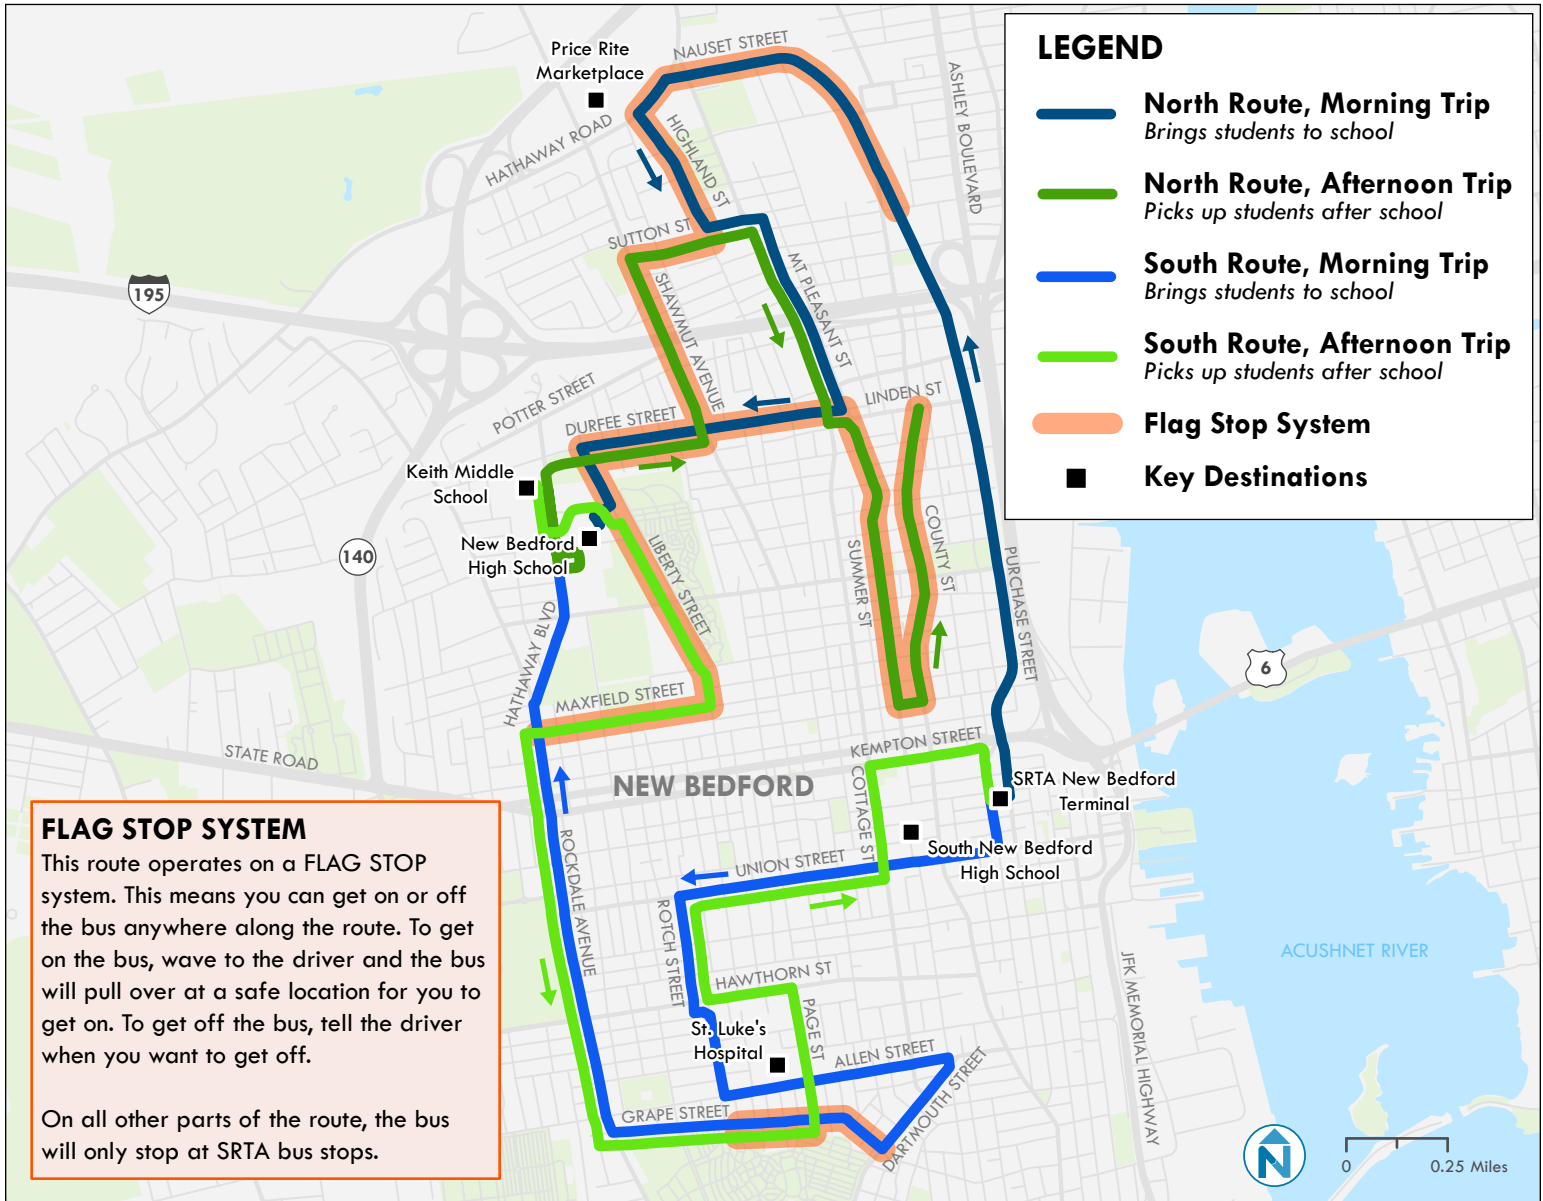

Keith Middle School Routes

Trips that serve Keith Middle School in the morning and afternoon

LEGEND

- **North Route, Morning Trip**
Brings students to school
- **North Route, Afternoon Trip**
Picks up students after school
- **South Route, Morning Trip**
Brings students to school
- **South Route, Afternoon Trip**
Picks up students after school
- Flag Stop System**
- Key Destinations**

FLAG STOP SYSTEM

This route operates on a FLAG STOP system. This means you can get on or off the bus anywhere along the route. To get on the bus, wave to the driver and the bus will pull over at a safe location for you to get on. To get off the bus, tell the driver when you want to get off.

On all other parts of the route, the bus will only stop at SRTA bus stops.

Schedule (School Days Only)

		North Route*	South Route**
Morning	Starts Trip	7:10 AM	7:15 AM
	Arrives Keith Middle School	7:35 AM	7:33 AM
Afternoon	Leaves Keith Middle School	2:40 PM	2:40 PM
	Arrives SRTA Terminal	3:00 PM	3:05 PM

* N = North route starts route at Purchase St and Weld St
 ** S = South route starts route at Cottage St and Kempton St

Fares

	Cash	CharlieCard**
Regular	\$1.50	\$1.25
Children 6-11*	\$0.75	\$0.75

- * Children age five and younger ride for free. Up to two free children are allowed with each adult.
- ** One two-hour transfer from any bus to any bus, in any direction.