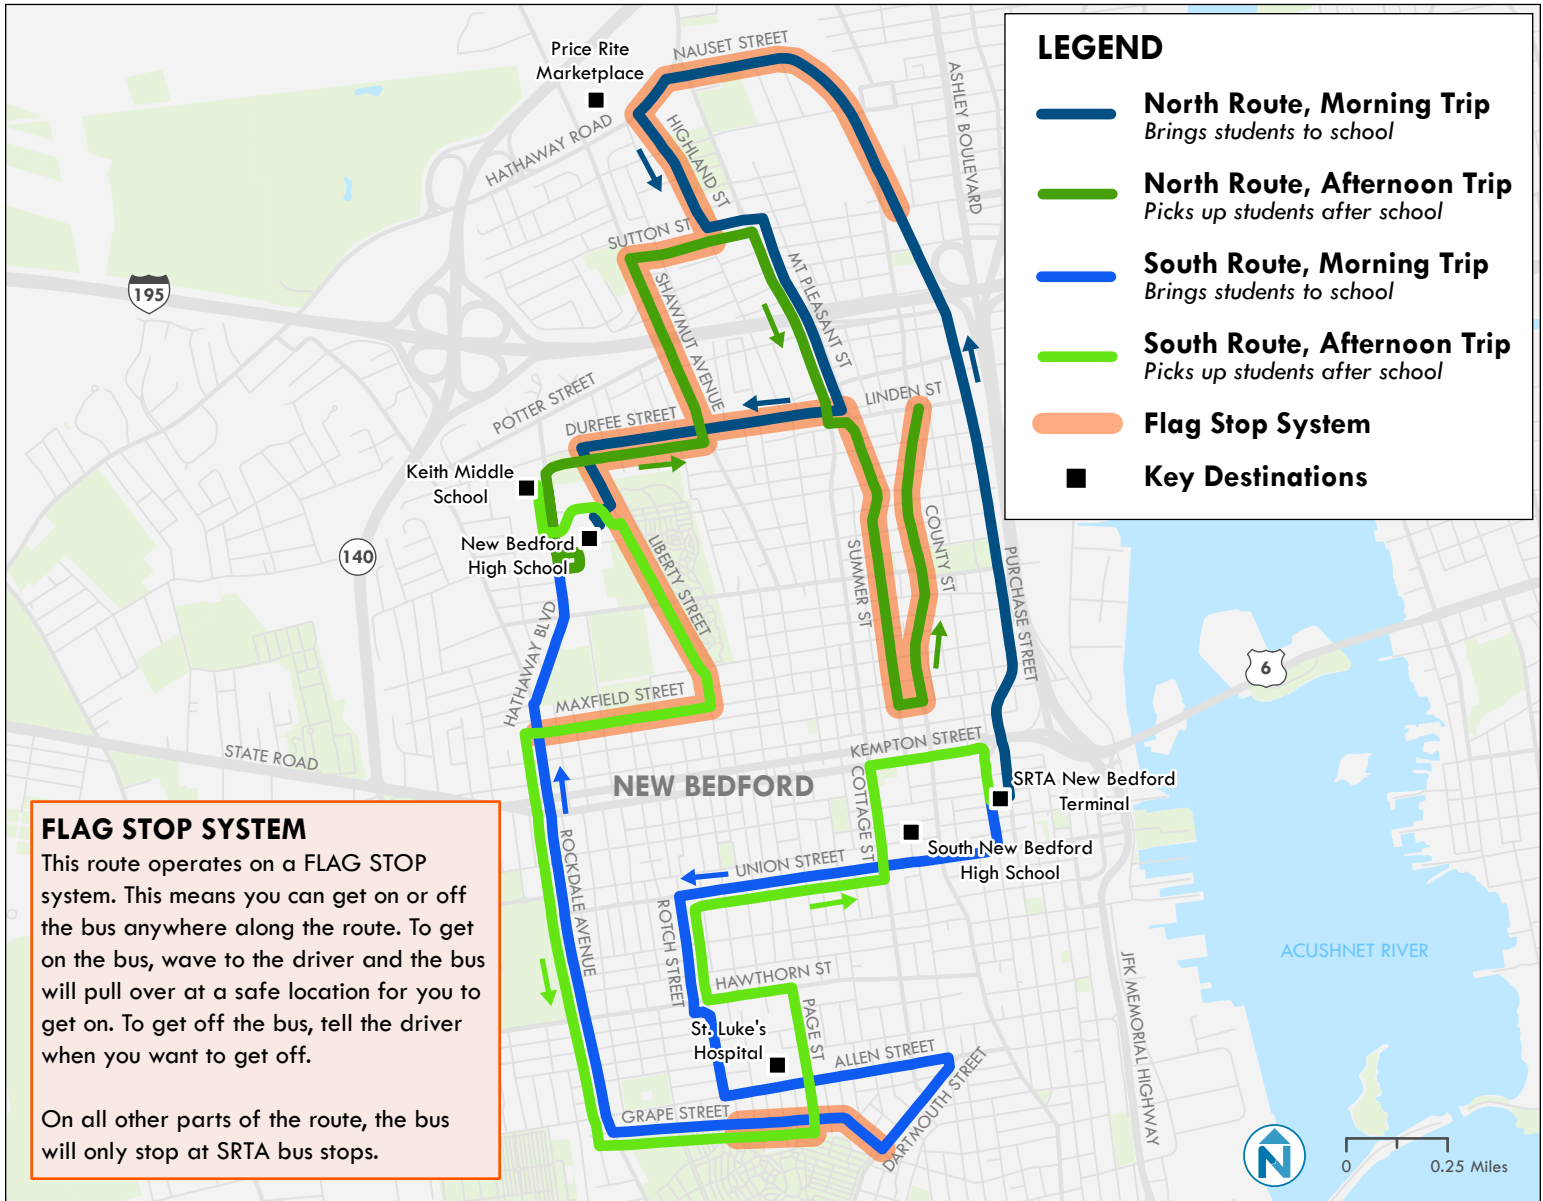

# Keith Middle School Routes

Trips that serve Keith Middle School in the morning and afternoon

## Schedule (School Days Only)

		North Route*	South Route**
Morning	Starts Trip	7:10 AM	7:10 AM
	Arrives Keith Middle School	7:35 AM	7:30 AM
Afternoon	Leaves Keith Middle School	2:45 PM	2:45 PM
	Arrives SRTA Terminal	3:00 PM	3:05 PM

\* N = North route starts route at Purchase St and Weld St  
 \*\* S = South route starts route at Cottage St and Kempton St

## Fares

	Cash	CharlieCard**
Regular	\$1.50	\$1.25
Children 6-11*	\$0.75	\$0.75

- \* Children age five and younger ride for free. Up to two free children are allowed with each adult.
- \*\* One two-hour transfer from any bus to any bus, in any direction.