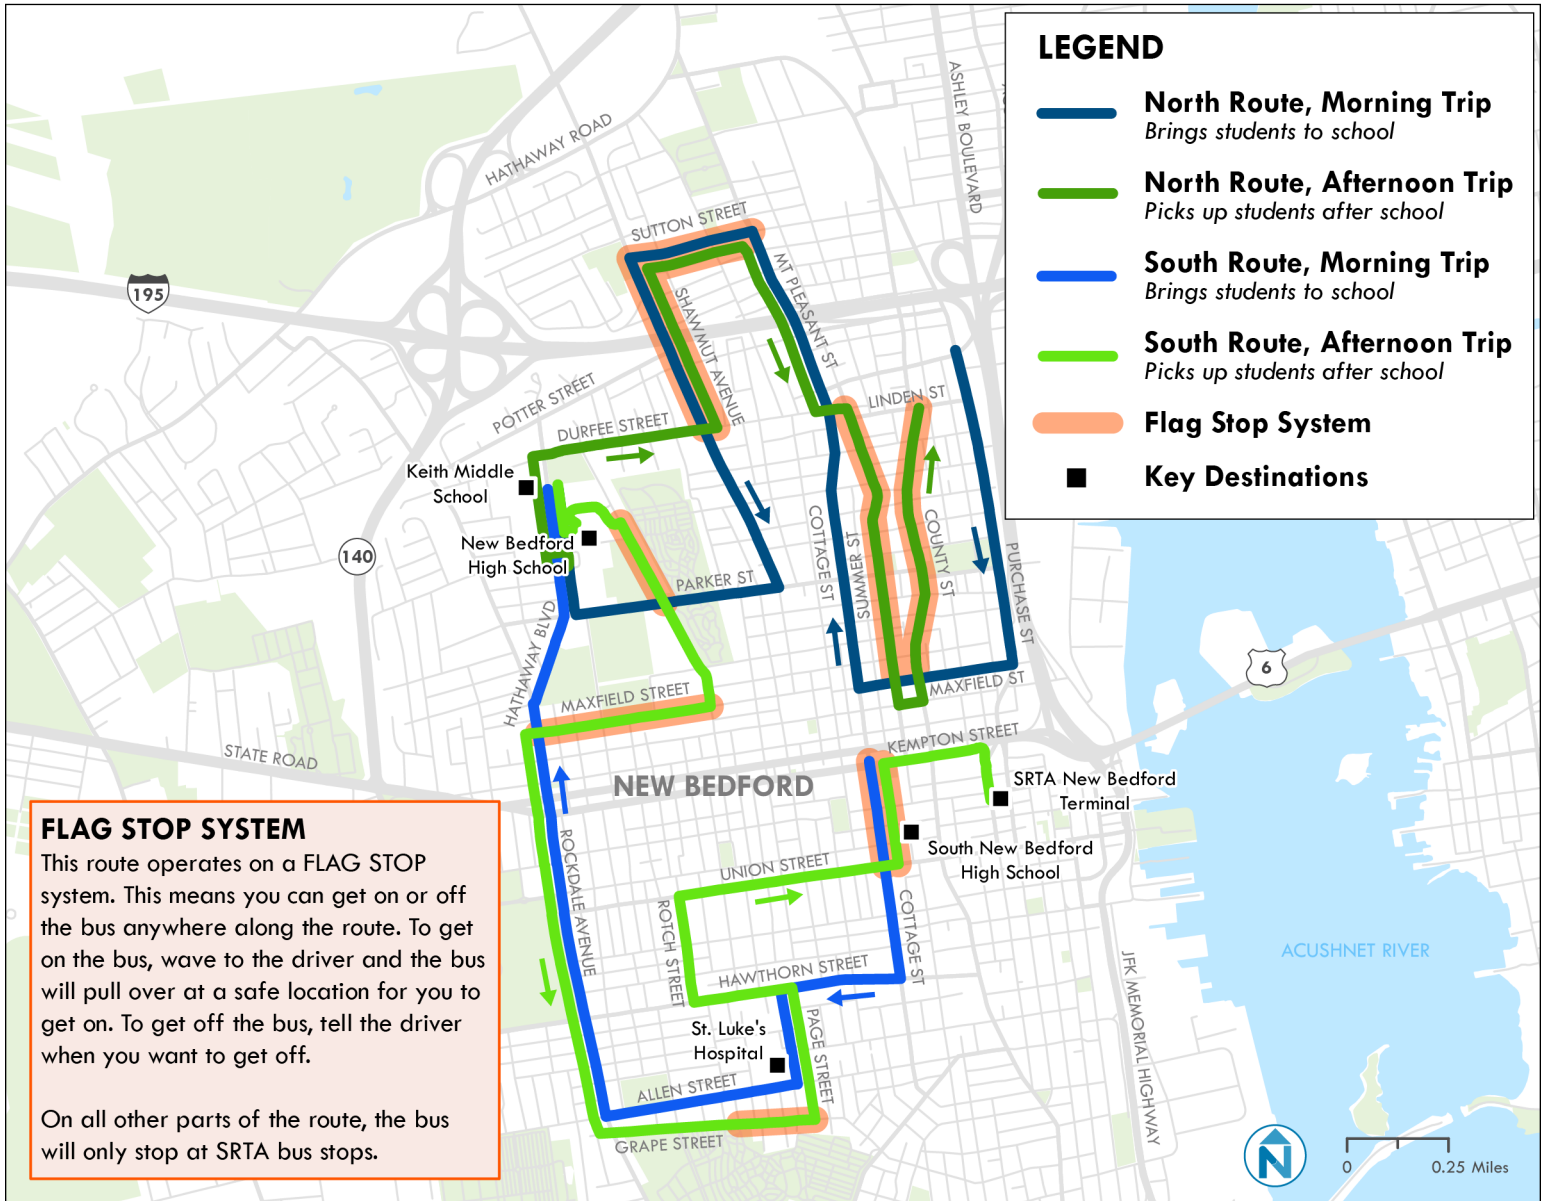

Keith Middle School Routes

Trips that serve Keith Middle School in the morning and afternoon

Schedule (School Days Only)

		North Route*	South Route**
Morning	Starts Trip	7:25 AM	7:30 AM
	Arrives Keith Middle School	7:50 AM	7:48 AM
Afternoon	Leaves Keith Middle School	2:30 PM	2:30 PM
	Arrives SRTA Terminal	3:00 PM	3:03 PM

* N = North route starts route at Purchase St and Weld St
** S = South route starts route at Cottage St and Kempton St

Fares

	Cash	CharlieCard**
Regular	\$1.50	\$1.25
Children 6-11*	\$0.75	\$0.75

- * Children age five and younger ride for free. Up to two free children are allowed with each adult.
- ** One two-hour transfer from any bus to any bus, in any direction.

Things to Remember

- Bring exact change. Fareboxes only issue change cards for more than \$0.99.
- The service on this map only occurs when school is in session.
- **The bus will travel from Keith Middle School then serve the high school then return to the New Bedford terminal.**

Information

- All buses are wheelchair accessible.
- Student passes can be purchased at the downtown SRTA New Bedford Terminal ticket window.

Visit our Website

Scan this QR code with your mobile device's camera