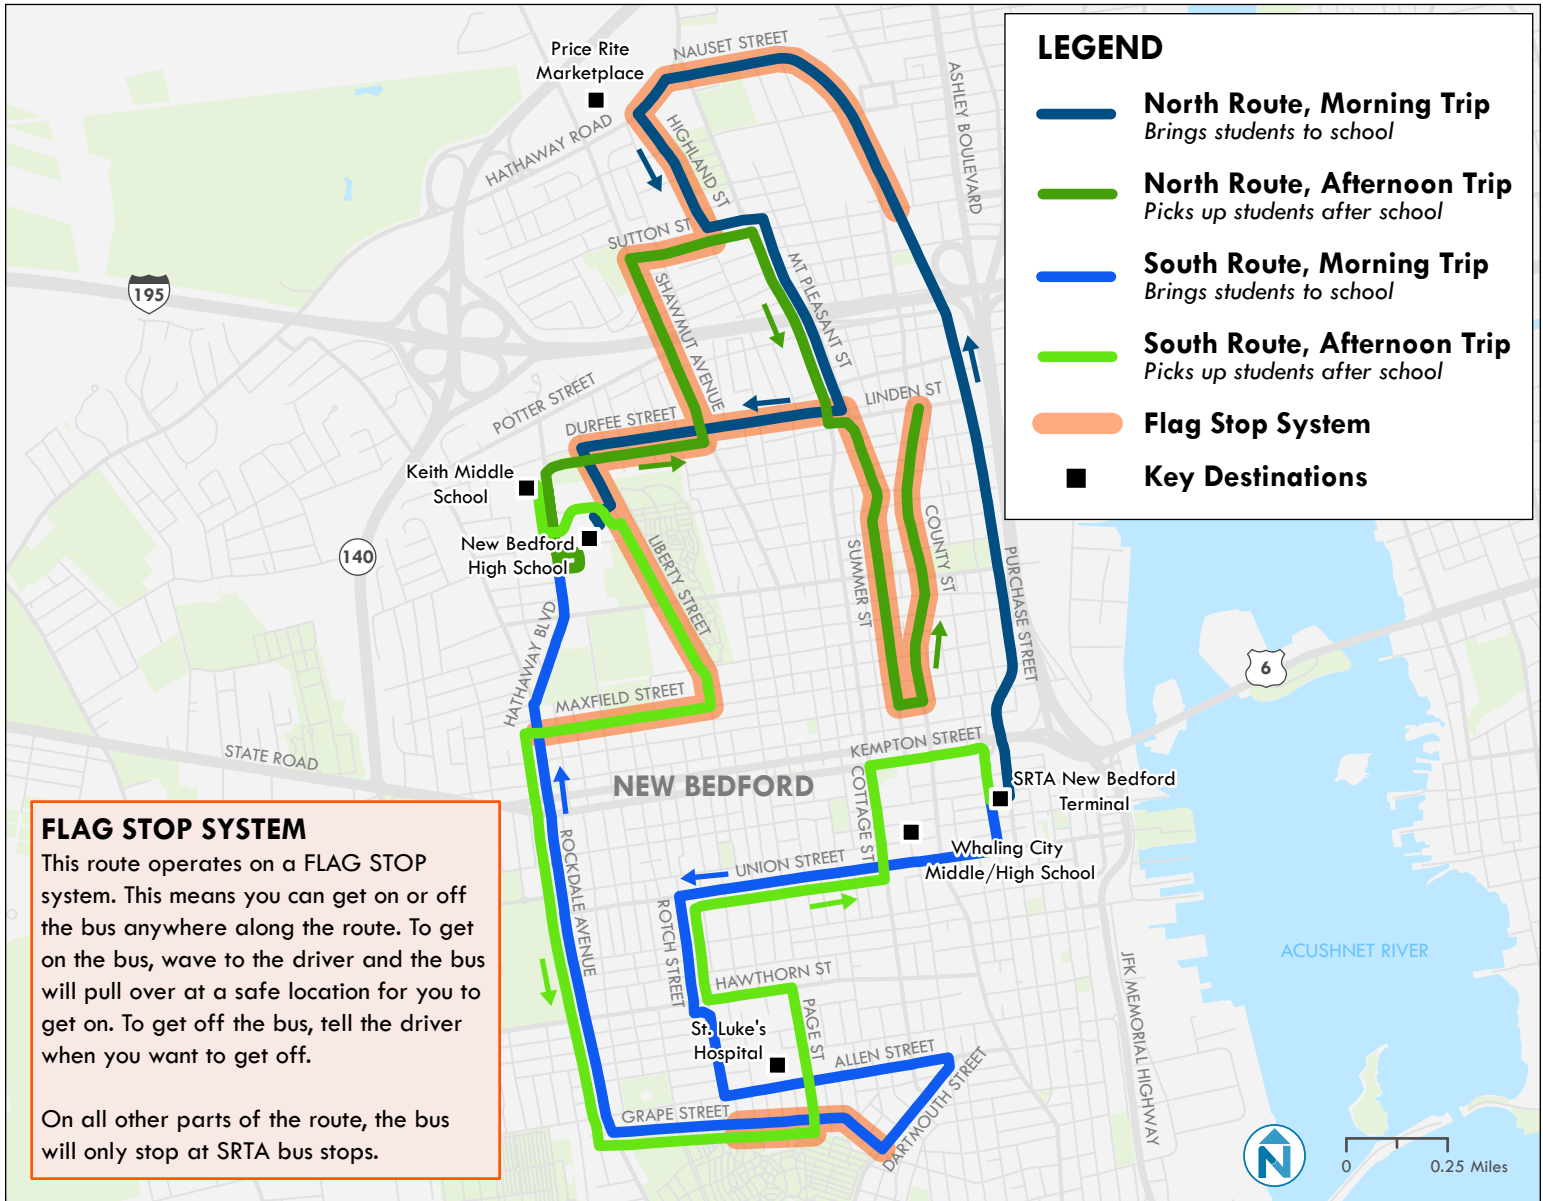

Keith Middle School Routes

Trips that serve Keith Middle School in the morning and afternoon

Schedule (School Days Only)

		North Route*	South Route**
Morning	Starts Trip	7:25 AM	7:30 AM
	Arrives Keith Middle School	7:50 AM	7:48 AM
Afternoon	Leaves Keith Middle School	2:30 PM	2:30 PM
	Arrives SRTA Terminal	3:00 PM	3:03 PM

* N = North route starts route at Purchase St and Weld St
 ** S = South route starts route at Cottage St and Kempton St

Fares

	Cash	CharlieCard**
Regular	\$1.50	\$1.25
Children 6-11*	\$0.75	\$0.75

- * Children age five and younger ride for free. Up to two free children are allowed with each adult.
- ** One two-hour transfer from any bus to any bus, in any direction.

Things to Remember

- Bring exact change. Fareboxes only issue change cards for more than \$0.99.
- The service on this map only occurs when school is in session.
- **The bus will travel from Keith Middle School then serve the high school then return to the New Bedford terminal.**