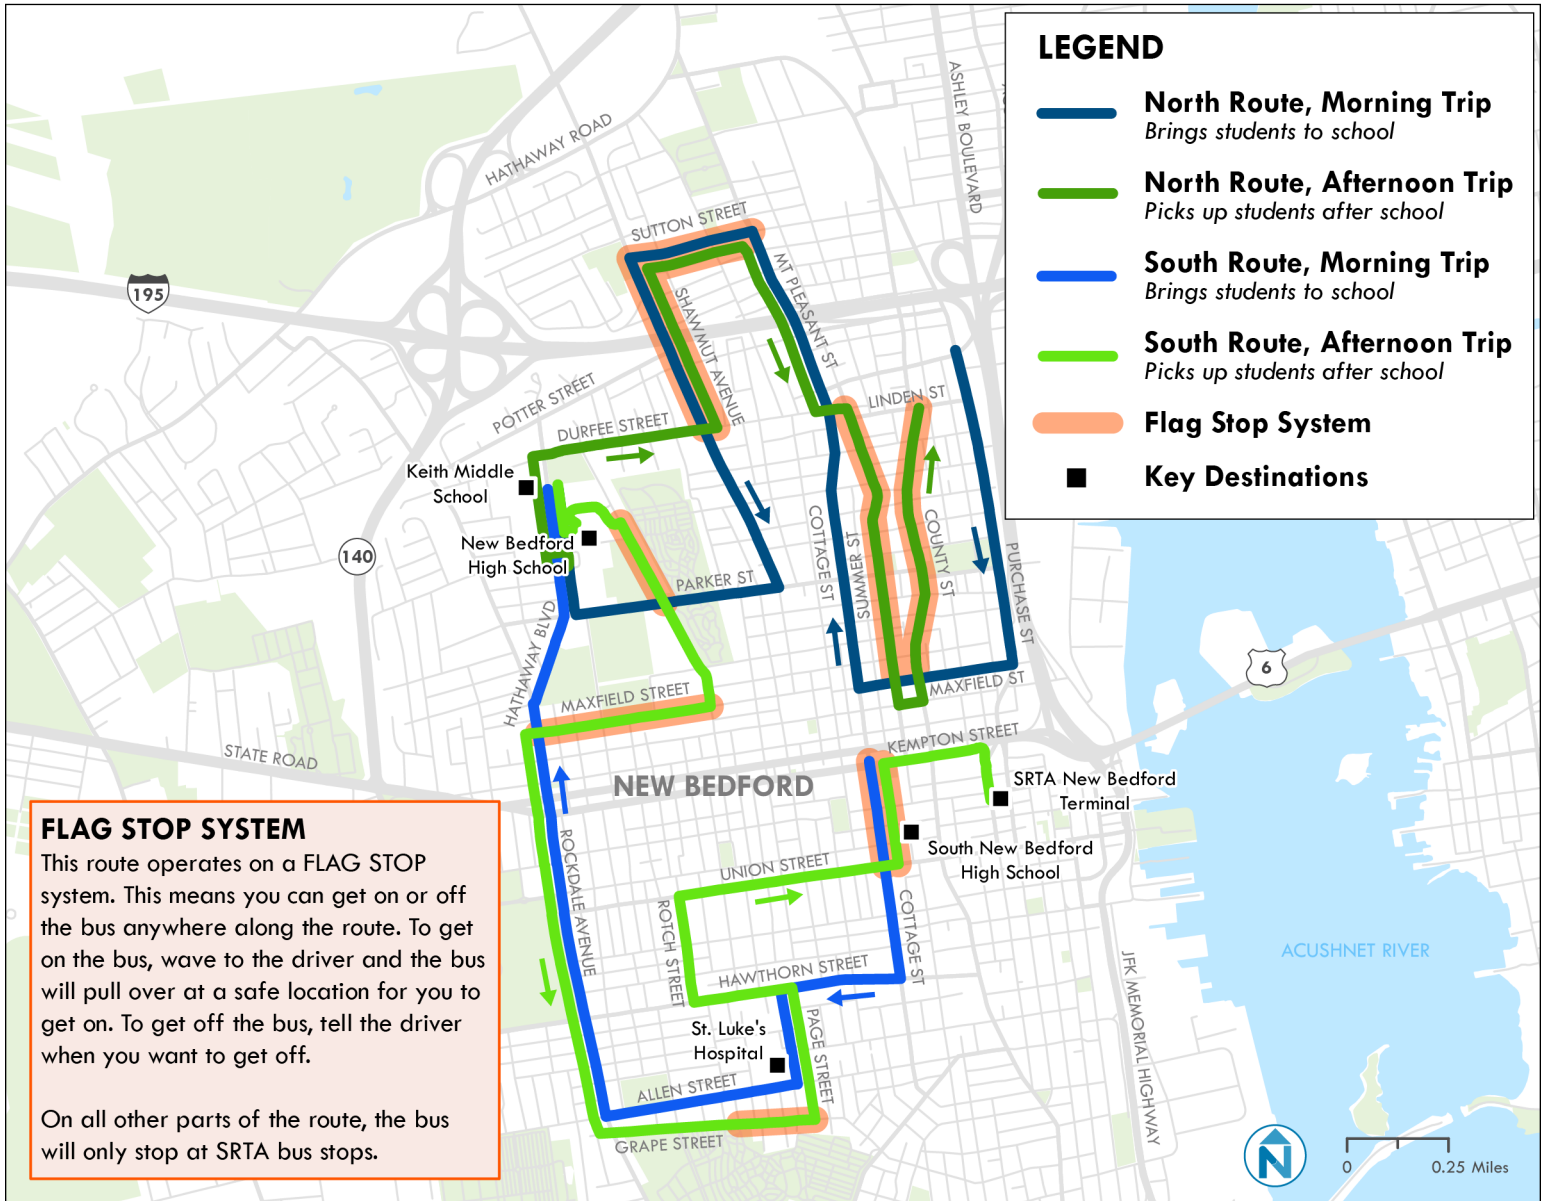

Keith Middle School Routes

Trips that serve Keith Middle School in the morning and afternoon

Schedule (School Days Only)

		North Route*	South Route**
Morning	Starts Trip	7:25 AM	7:30 AM
	Arrives Keith Middle School	7:45 AM	7:45 AM
Afternoon	Leaves Keith Middle School	2:30 PM	2:30 PM
	Arrives SRTA Terminal	3:00 PM	3:00 PM

* N = North route starts route at Purchase St and Weld St
 ** S = South route starts route at Cottage St and Kempton St

Fares

	Cash	CharlieCard**
Regular	\$1.50	\$1.25
Children 6-11*	\$0.75	\$0.75

- * Children age five and younger ride for free. Up to two free children are allowed with each adult.
- ** One two-hour transfer from any bus to any bus, in any direction.

Things to Remember

- Bring exact change. Fareboxes only issue change cards for more than \$0.99.
- The service on this map only occurs when school is in session.
- **The bus will travel from Keith Middle School then serve the high school then return to the New Bedford terminal.**

Information

- All buses are wheelchair accessible.
- Student passes can be purchased at the downtown SRTA New Bedford Terminal ticket window.

Visit our Website

Scan this QR code with your mobile device's camera