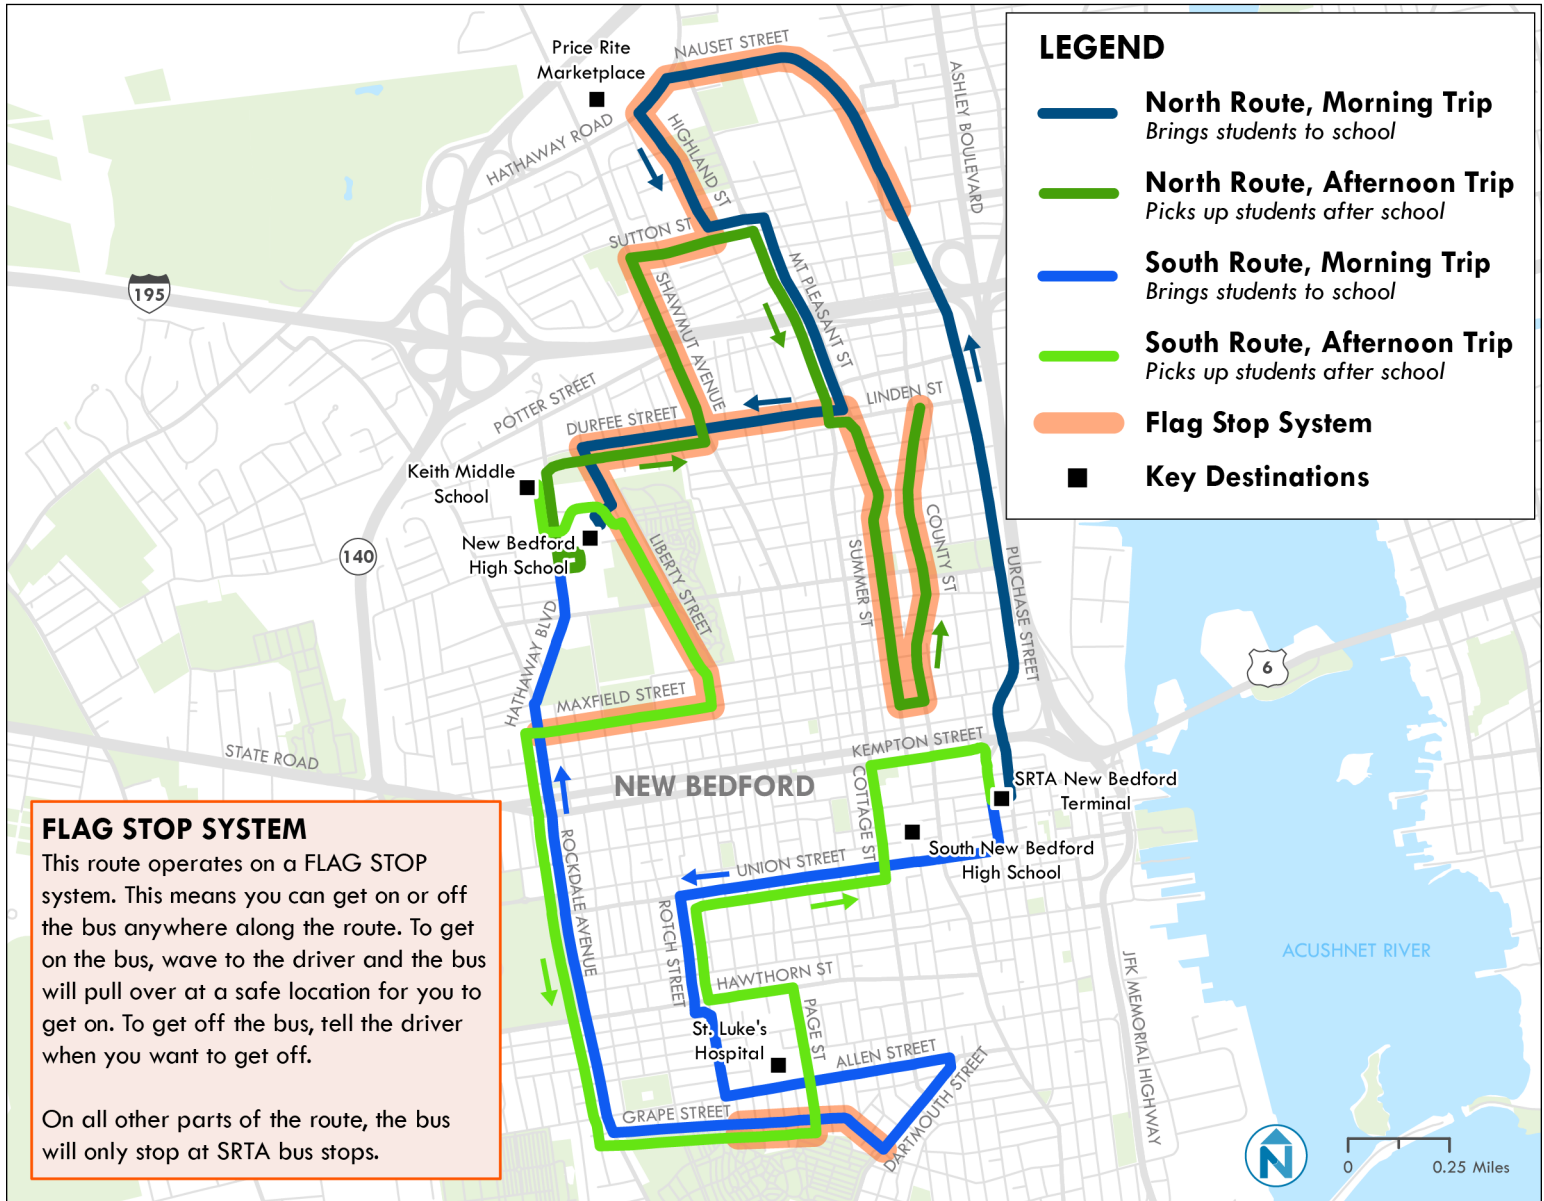

# New Bedford High School Routes

Trips that serve New Bedford High School in the morning and afternoon

## Schedule (School Days Only)

		North Route	South Route
Morning	Leaves SRTA Terminal	6:55 AM	7:00 AM
	Arrives New Bedford High School	7:17 AM	7:20 AM
Afternoon	Leaves New Bedford High School	2:35 PM	2:35 PM
	Arrives SRTA Terminal	3:00 PM	3:03 PM

## Fares

	Cash	CharlieCard**
Regular	\$1.50	\$1.25
Children 6-11*	\$0.75	\$0.75

- \* Children age five and younger ride for free. Up to two free children are allowed with each adult.
- \*\* One two-hour transfer from any bus to any bus, in any direction.

## Things to Remember

- Bring exact change. Fareboxes only issue change cards for more than \$0.99.
- The service on this map only occurs when school is in session.
- The bus will travel from Keith Middle School then serve the high school then returns to the New Bedford terminal.