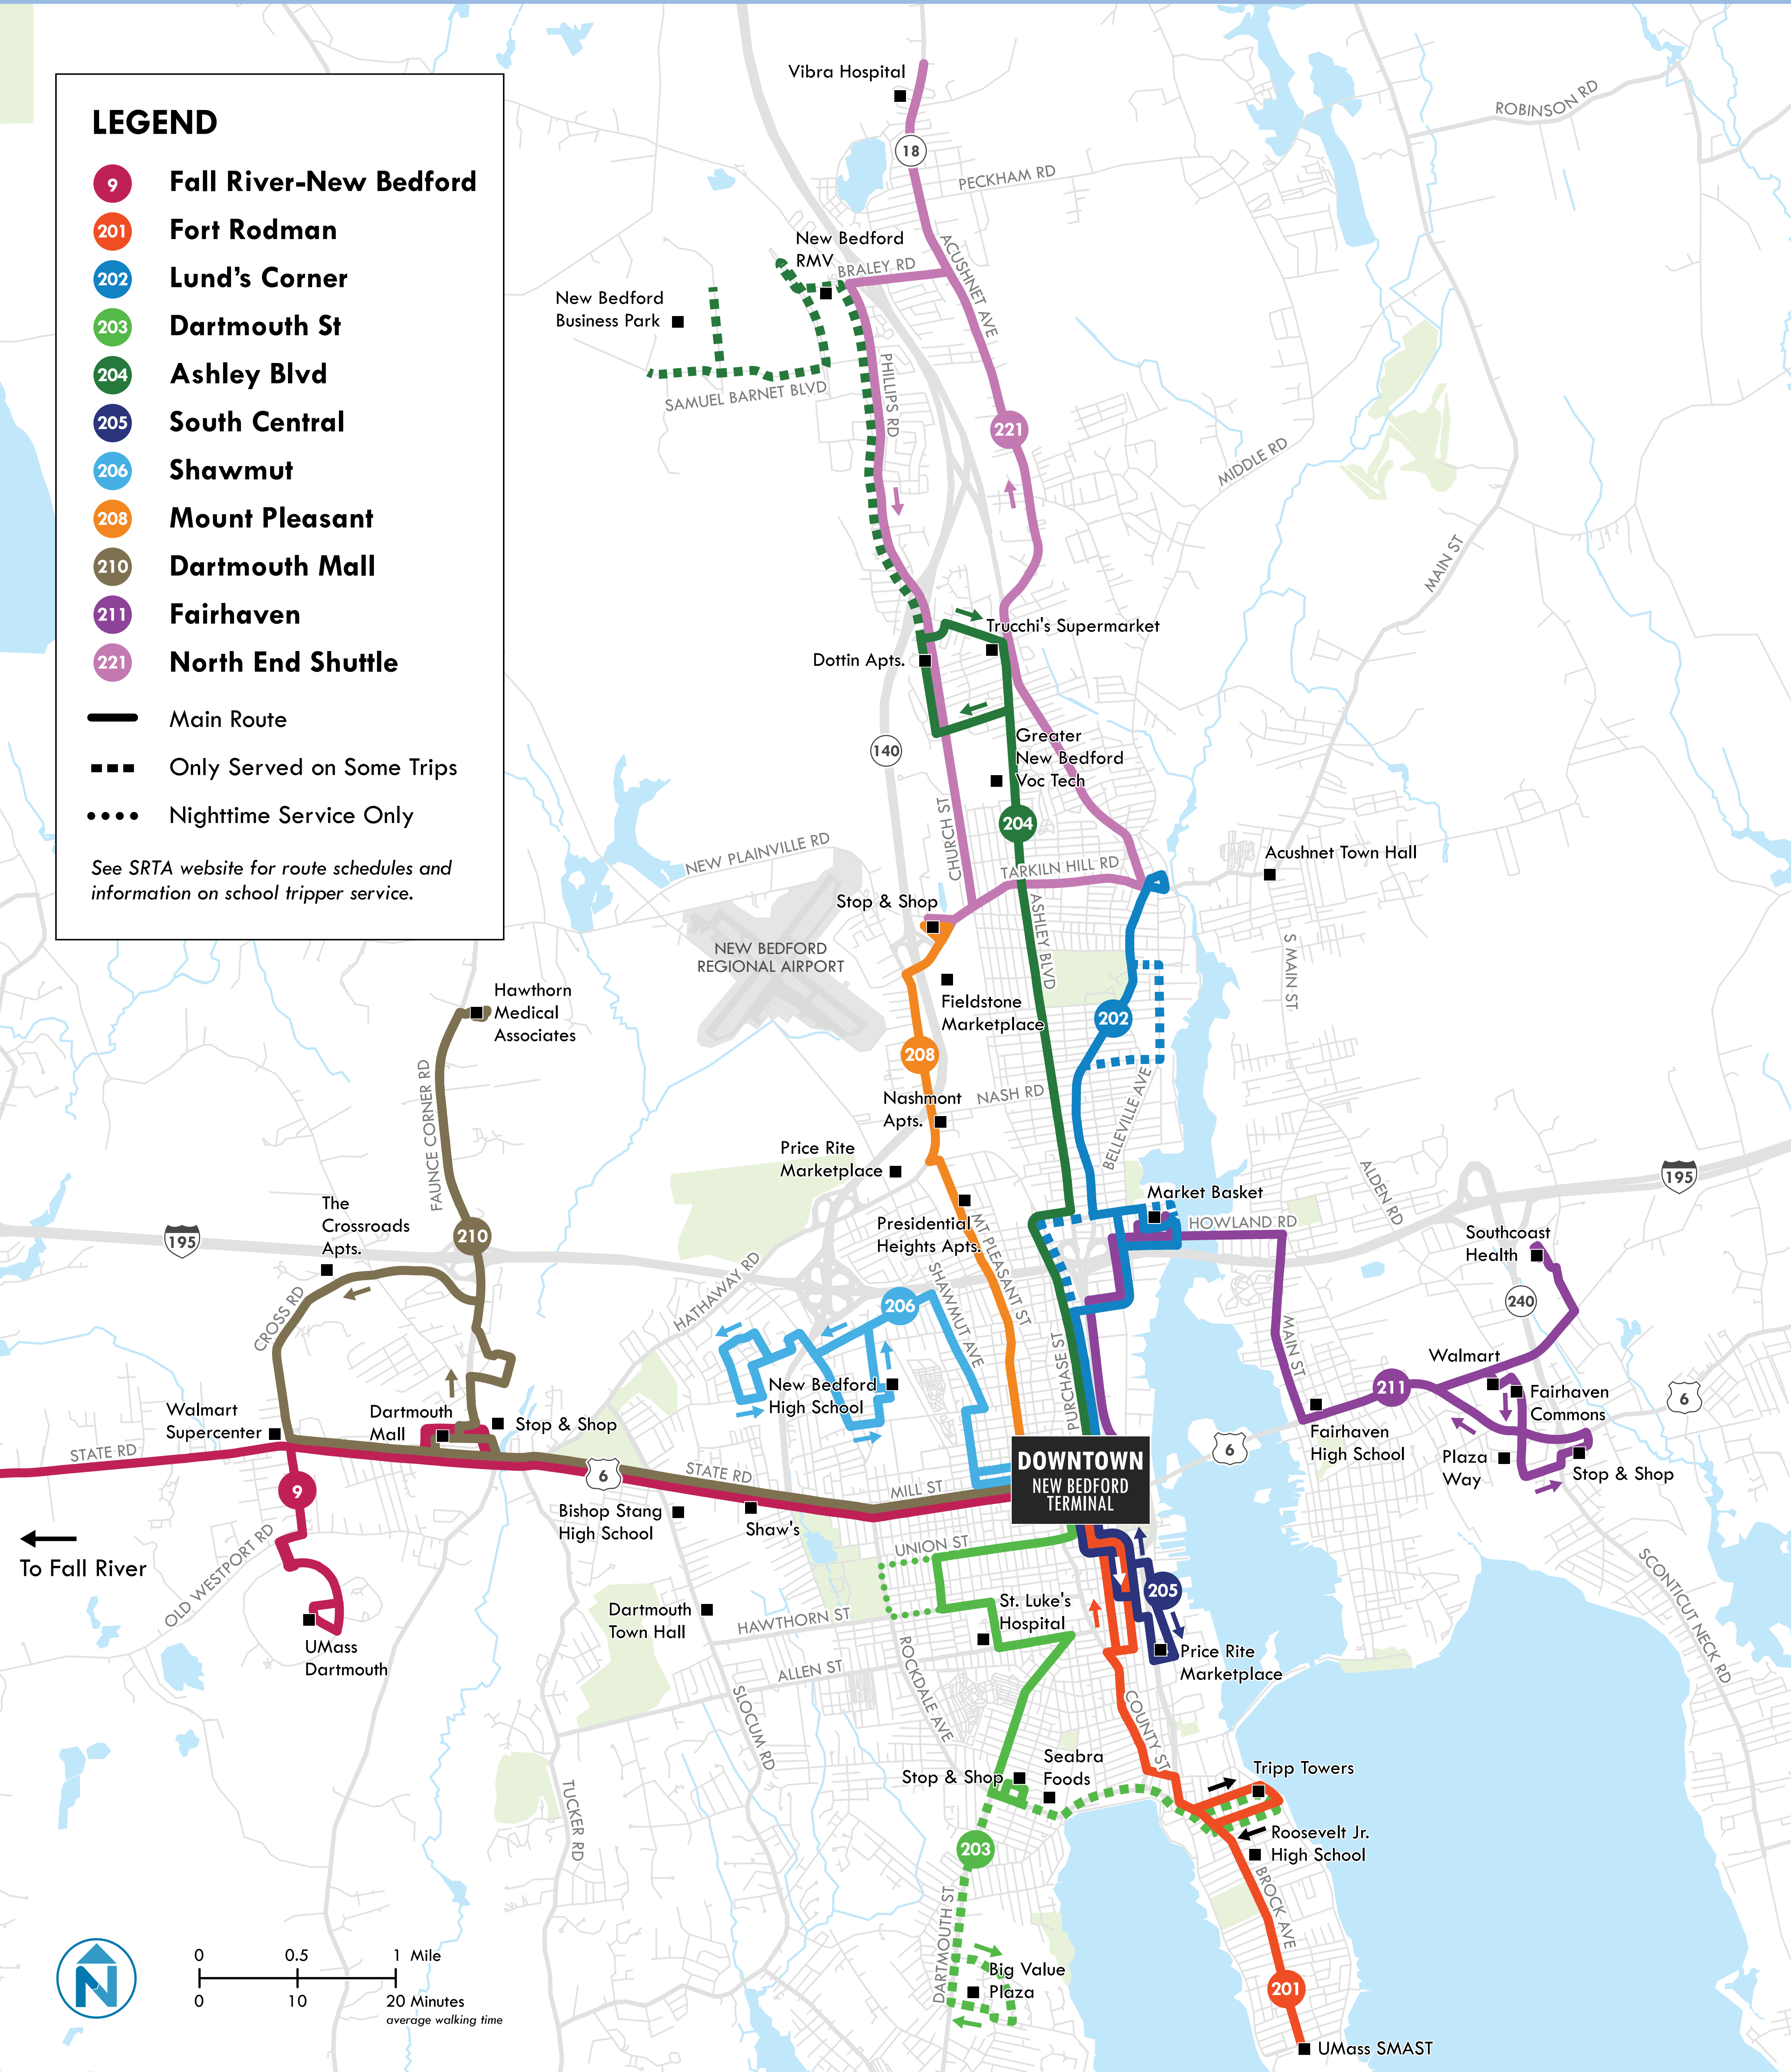

New Bedford System Map

LEGEND

- **9 Fall River-New Bedford**
- **201 Fort Rodman**
- **202 Lund's Corner**
- **203 Dartmouth St**
- **204 Ashley Blvd**
- **205 South Central**
- **206 Shawmut**
- **208 Mount Pleasant**
- **210 Dartmouth Mall**
- **211 Fairhaven**
- **221 North End Shuttle**
- Main Route
- Only Served on Some Trips
- ...** Nighttime Service Only

See SRTA website for route schedules and information on school tripper service.

Contact SRTA

SRTA
700 Pleasant St, Suite 530
New Bedford, MA 02740
508-999-5211
www.srtabus.com

Visit our website!

Scan this QR code with your mobile device's camera