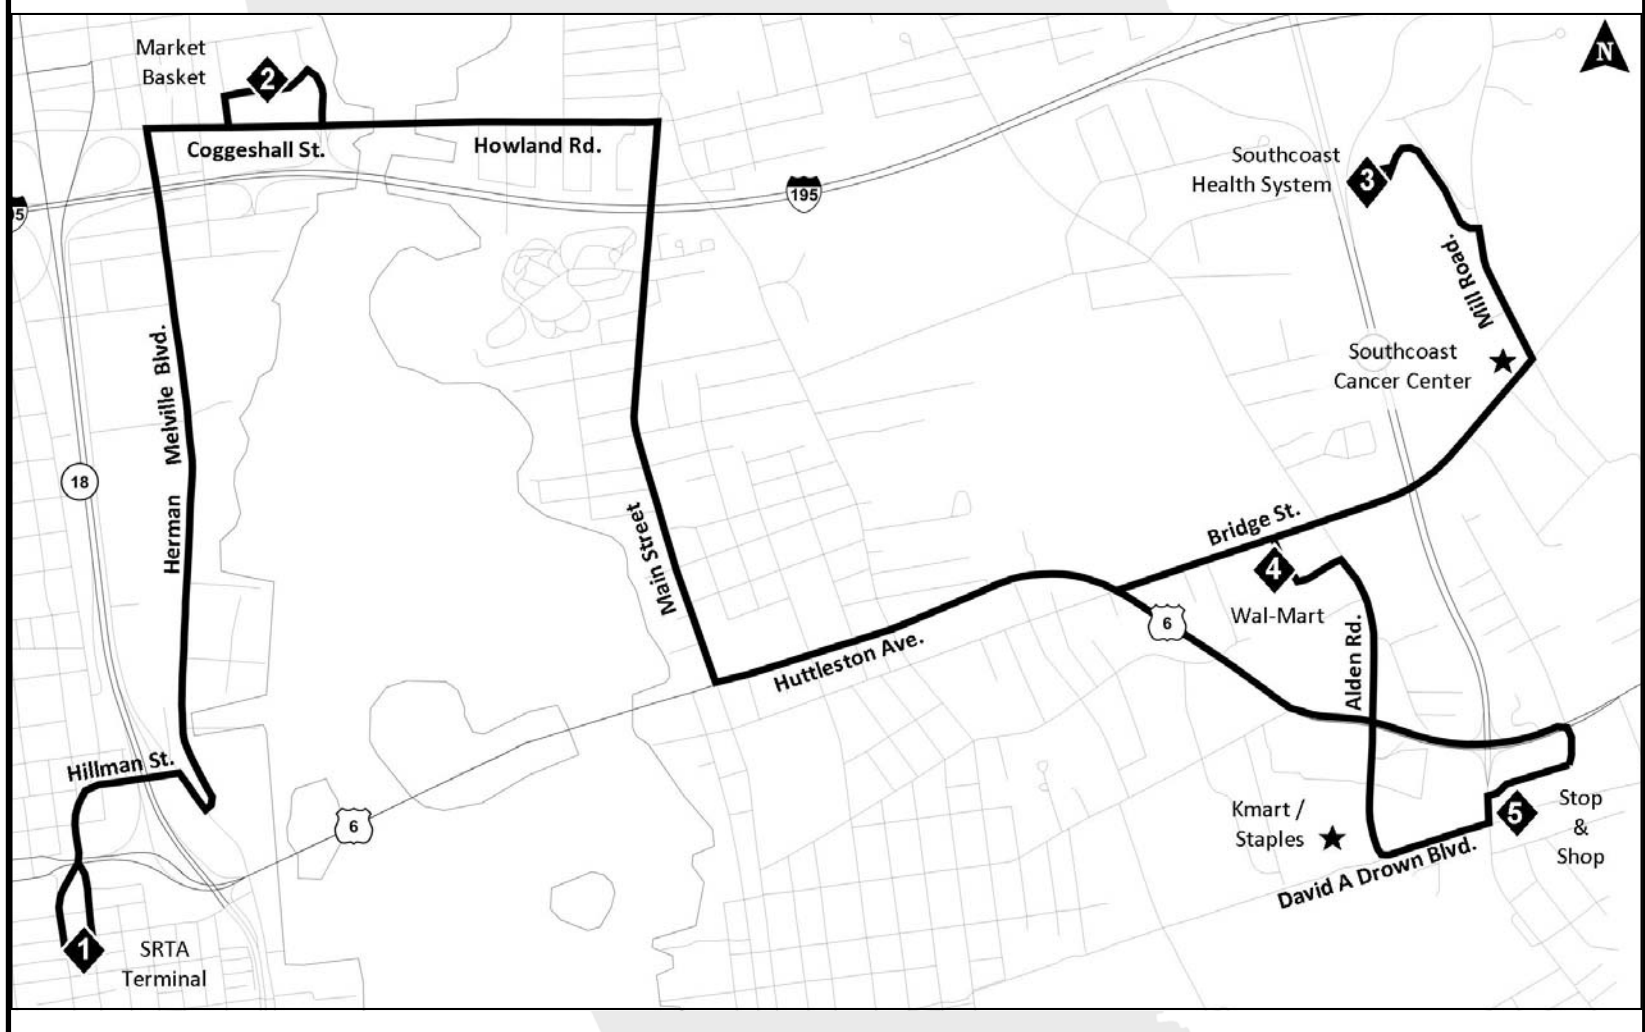

New Bedford Schedule Changes

Effective Monday, November 4, 2013

Route 11—Fairhaven

- Current “summer” routing will now be permanent with one change;
- The bus will now travel on Herman Melville Blvd. See map below.
- **All trips will now leave 15 minutes earlier.** The first weekday outbound trip will now leave the terminal at 6:25AM and arrive in Fairhaven at 7:00AM.
- **Route 11 will have a new schedule.**

Route 2—Lund's Corner

- The Route 2 will continue to serve Market Basket and keep its current routing.
- **Route 2 will have a new schedule.**

Southeastern Regional Transit Authority

700 Pleasant St., Suite 320, New Bedford, MA 02740
508-999-5211 • info@srtabus.com • www.srtabus.com