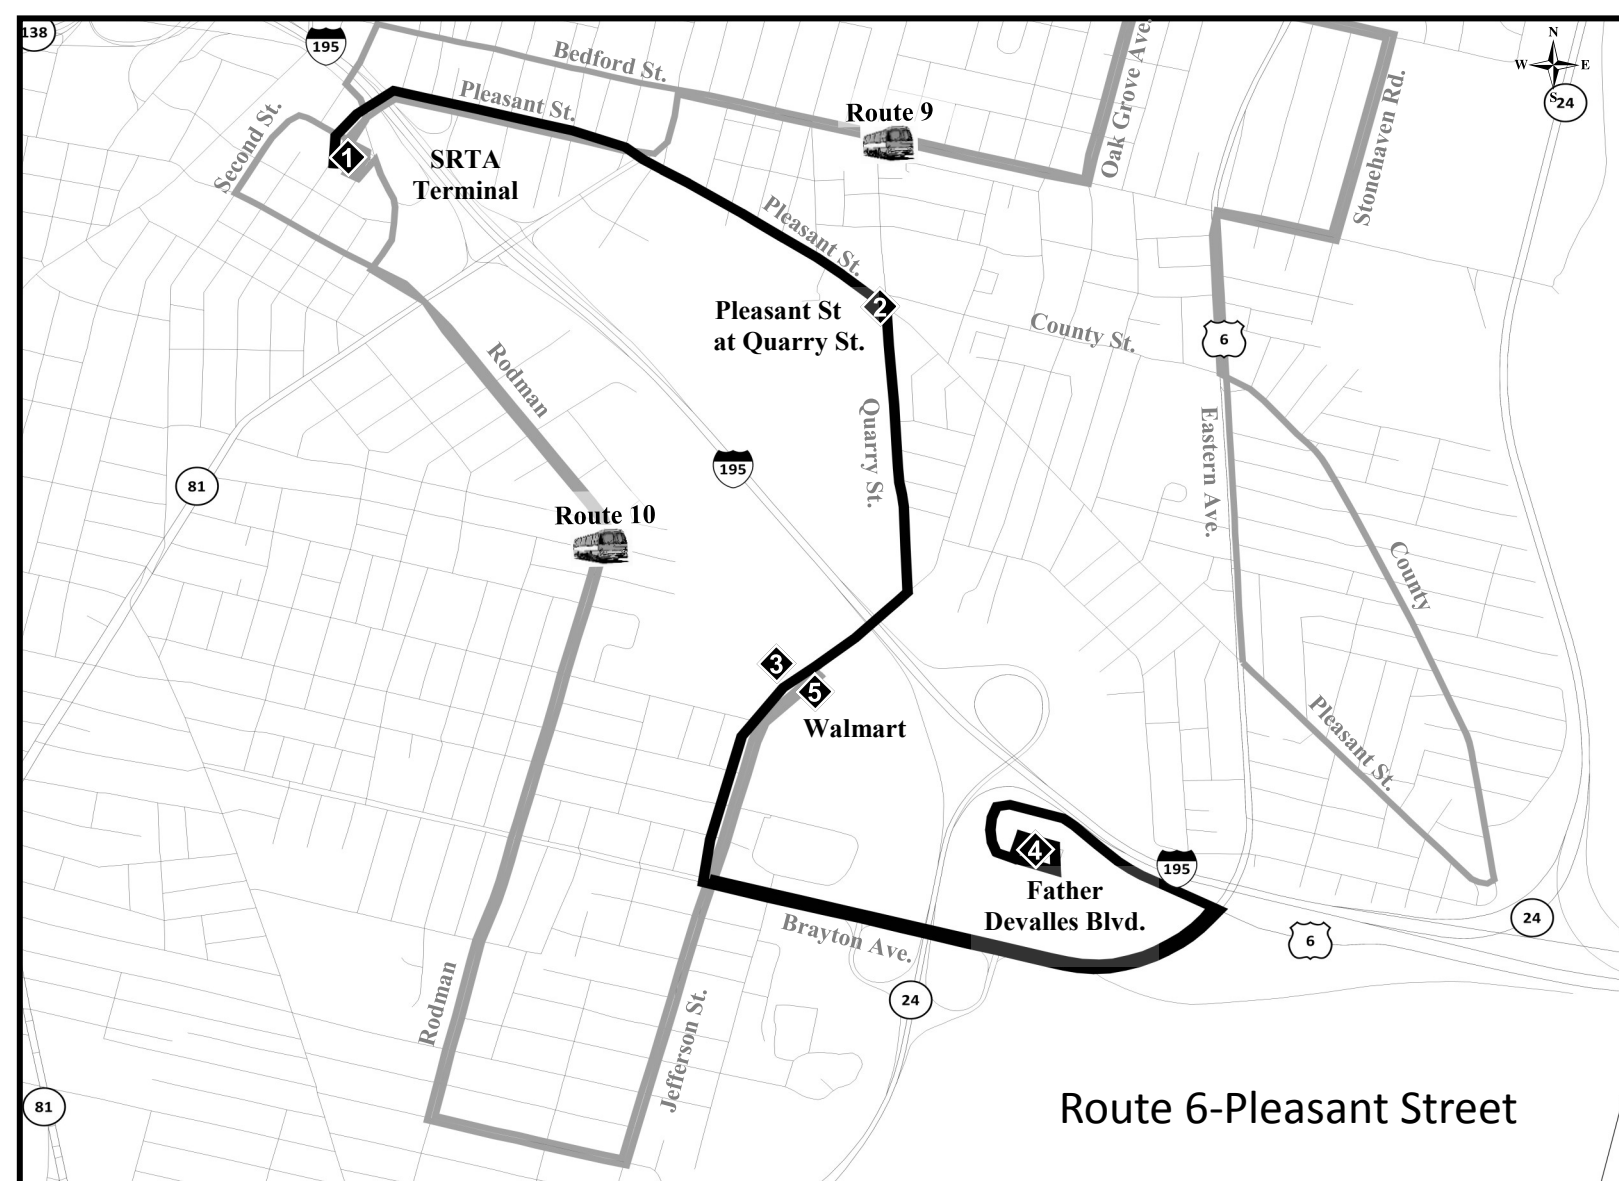

Atención! Comensando el 5 de Septiembre

Atenção! Começando 5 Setembro

Attention!

Starting September 5th

FALL RIVER ROUTE & TIME CHANGES:

Route 6—Pleasant Street

Outbound route now serving Father Devalles Blvd.

No change in departure times from the terminal.

Inbound trips now departing Walmart hourly between the hours of 7:00 a.m. and 5:00 p.m. No change in routing.

Route 10—Rodman Street

Outbound trips now departing the terminal at 15 past the hour between the hours of 7:15 a.m. and 5:15 p.m.

Inbound trips now departing Walmart at the half hour between the hours of 7:30 a.m. and 5:30 p.m.

No change in routing.

Southeastern Regional Transit Authority
700 Pleasant St., Suite 320
New Bedford, MA 02740
508-999-5211
info@srtabus.com